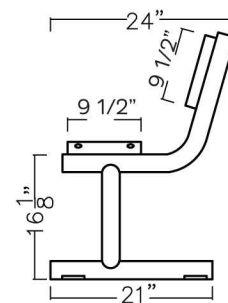

- Standard Color**
Green

Mount Options:

- Portable**

Recommended Fencing Enclosure:

Small Dog Park: 28' x 22' area

Medium Dog Park: 35' x 35' area

Large Dog Park: 45' x 50' area

Side View