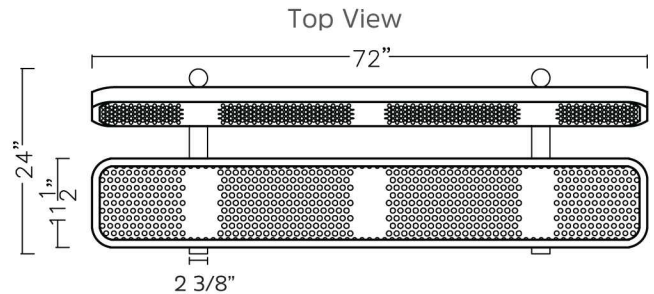

Product

Dog Themed Bones Bench

Model: 566-3010

Materials:

72" long bench w/perforated three-bone pattern

11 ga. steel

Tubular legs and understructure made from galvanized steel

5-year warranty on coating

- Standard Color**
Green

Mount Options:

- Portable**

Recommended Fencing Enclosure:

Small Dog Park: 28' x 22' area

Medium Dog Park: 35' x 35' area

Large Dog Park: 45' x 50' area

Side View