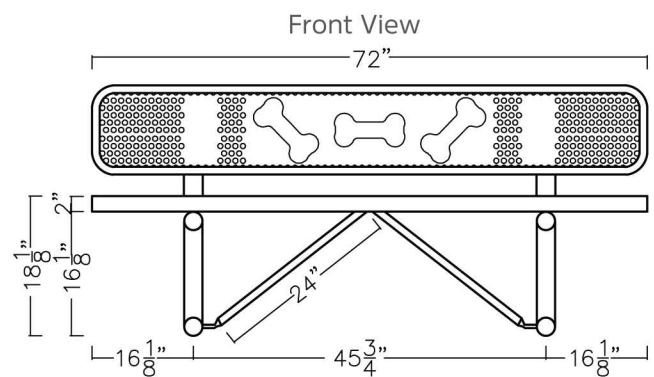

Product

Dog Themed Bones Bench

Model: 566-3010

Materials:

72" long bench w/perforated three-bone pattern

11 ga. steel

Tubular legs and understructure made from galvanized steel

5-year warranty on coating

- Standard Color**
Green

Mount Options:

- Portable**

Recommended Fencing Enclosure:

Small Dog Park: 28' x 22' area

Medium Dog Park: 35' x 35' area

Large Dog Park: 45' x 50' area

Side View