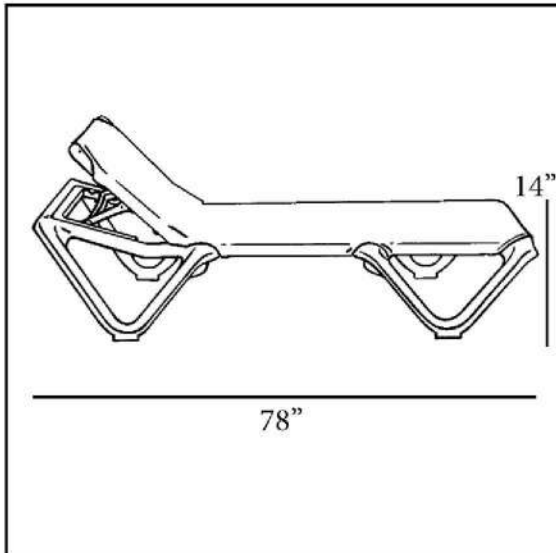

NAUTICAL Adjustable Sling Chaise without Arms

5 Year Warranty on White Frame!

Ask about our custom sling chaise program!

Passes ASTM F1988-99 Class B performance standard for commercial outdoor lounging.

Features & Benefits

- Specifically made for commercial use.
- Supreme comfort of a firm, breathable and supportive commercial grade sling and 3-position adjustable back.
- Vinyl coated polyester fabric for strength and color-fastness. Twice the fabric weight of any other sling chaise.
- Easy to replace sling fabric for repair or refurbishment.
- Sanitized™ mesh sling for mildew resistance.
- “Memory” sling and resin frame assembly by elastic cordage for excellent recovery and shape retention.
- Frame will not rust or peel; made of 100% first quality U.V. stabilized resin, reinforced where it counts.
- Rated to 300 pounds with a proven track record for structural strength.
- Naturally impervious to salt air and most common stains. Cleans easily with a solution of mild liquid detergent (please refer to our cleaning instructions.)
- Commercial grade Delrin® or nylon glides for durability, extra resistance to wear and soft standing on any surface. Won't mark your deck.
- No pins to fall out, break or rust at pivot points.
- Stackable for easy storage.
- Frame: 5 Year Commercial Warranty on White Frame - 3 Year Commercial Warranty on Sandstone Frame.
- Sling: 3 Years against tearing - 1 Year against discoloration by U.V. light.

Product Specifications

Product Description	Reference Number	Color	UPC Code 014306	Weight Each (lbs.)	Master Pack	Master Pack Volume (cu. ft.)	
<i>White Frame</i>	99101006	Blue	101569	35.00	12	86.02	
	US910106	Blue	101569	38.50	2	37.50	
<i>New Sling Colors!</i>	99101152	Fern Green	909974	35.00	12	86.02	
	US101152	Fern Green	909974	38.50	2	37.50	
	99101241	Turquoise	909998	35.00	12	86.02	
	US101241	Turquoise	909998	38.50	2	37.50	
	99101003	Khaki	141336	35.00	12	86.02	
	US910103	Khaki	141336	38.50	2	37.50	
	99101181	Taupe	909981	35.00	12	86.02	
	US101181	Taupe	909981	38.50	2	37.50	
	99101550	Spa Blue	910000	35.00	12	86.02	
	US101550	Spa Blue	910000	38.50	2	37.50	
	<i>New! Sandstone Frame</i>	99155166	Natural	910031	35.00	12	86.02
		US155166	Natural	910031	38.50	2	37.50
<i>Custom White Frame</i>	99101099	Custom	N/A	35.00	12	86.02	
<i>Other Custom Frame</i>	99101099	Custom	N/A	35.00	12	86.02