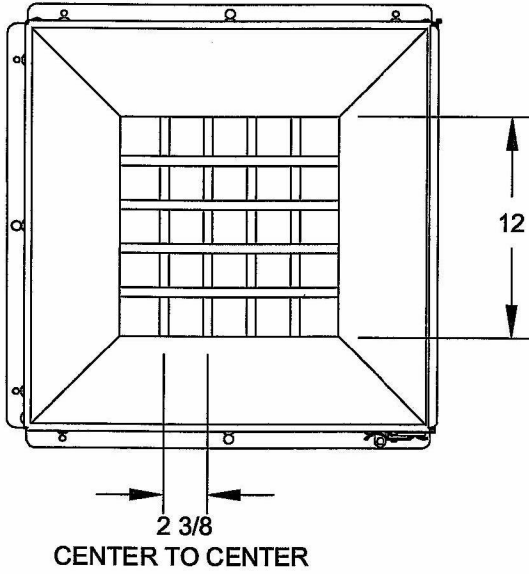

**1.800.213.2401**

ALL DIMENSIONS IN INCHES

**Model : KPFCB - hot coal bin**

DRAWN BY	WWM
DATE	12-22-08
DWG. NO.	AI-1659