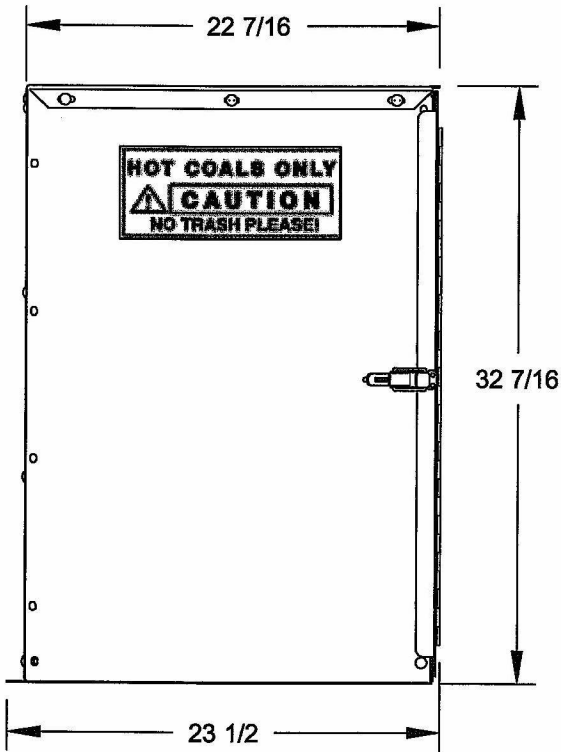

**1.800.213.2401**

ALL DIMENSIONS IN INCHES

**Model : KPFCB - hot coal bin**

DRAWN BY	WWM
DATE	12-22-08
DWG. NO.	AI-1659