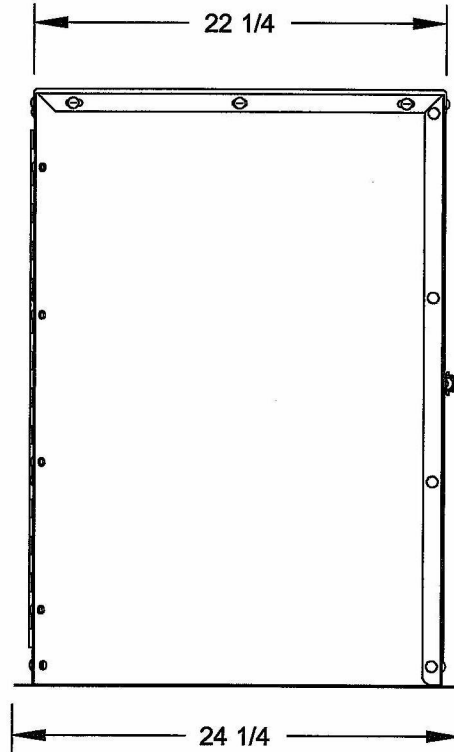

**1.800.213.2401**

ALL DIMENSIONS IN INCHES

**Model : KPFCB - hot coal bin**

DRAWN BY	WWM
DATE	12-22-08
DWG. NO.	AI-1659