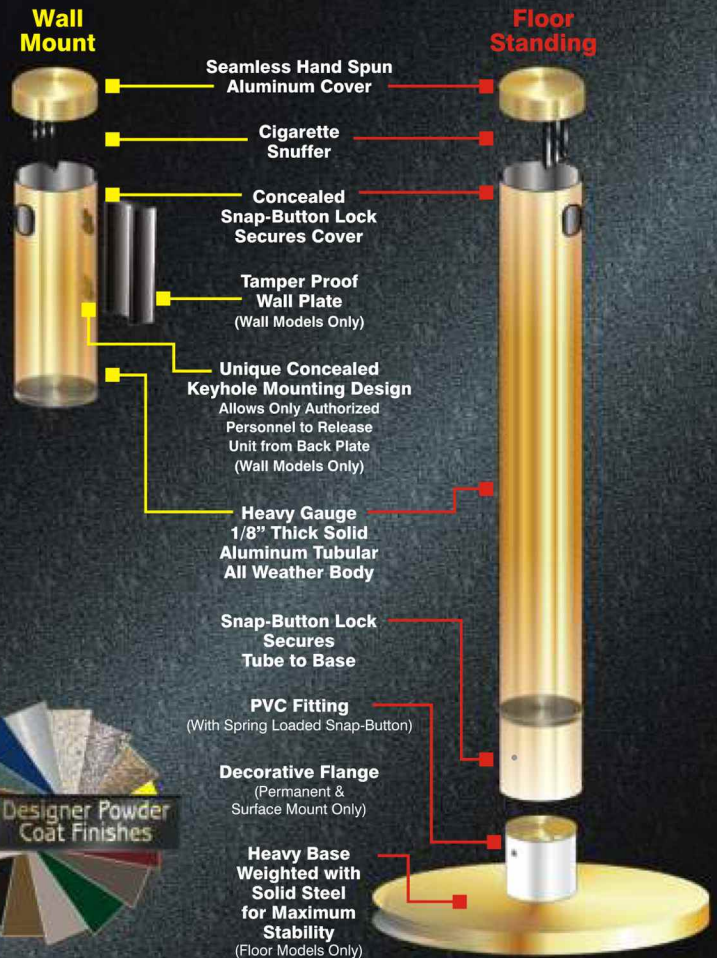

Smoker's Posts

Deluxe Series Indoor/Outdoor Ash Receptacles

4403SA

4404SA or 4406SA

4402SA

4401SA

4400SA

4405SA

The "Original" Smokers Post!

GLARO, known for innovation since 1945, has led the way once again designing the ultimate sleek, stylish, and extremely durable solution for cigarette disposal. Already the first choice of interior designers, architects, major purchasing and facility managers, this line is the **ONLY** full family of effective and indestructible smoking receptacles. Select from floor, wall, or table top models. This diversified collection provides a solution for every location.

| Item | Description | Dia. | Ht. | Wt. | Base Dia. | Satin Aluminum (SA) | Satin Brass (BE) | Designer Finish (*) |
|---------------------------------|--|--------|-----|--------|-----------|---------------------|------------------|---------------------|
| CIGARETTE DISPOSAL UNITS | | | | | | | | |
| 4400 | Wall Mount | 3 1/2" | 8" | 3 lbs | - | ● | ● | ● |
| 4401 | Wall Mount | 3 1/2" | 12" | 3 lbs | - | ● | ● | ● |
| 4402 | Wall Mount | 3 1/2" | 24" | 4 lbs | - | ● | ● | ● |
| 4403 | Floor Standing | 3 1/2" | 42" | 28 lbs | 14" | ● | ● | ● |
| 4404 | In-Ground Mount | 3 1/2" | 42" | 8 lbs | 4" | ● | ● | ● |
| 4406 | Surface Mount | 3 1/2" | 42" | 7 lbs | 4" | ● | ● | ● |
| 4405 | Table Top | 3 1/2" | 8" | 2 lbs | - | ● | ● | ● |
| SC44 | Security Cable for Wall Mountable Models | | | | | ● | ● | ● |