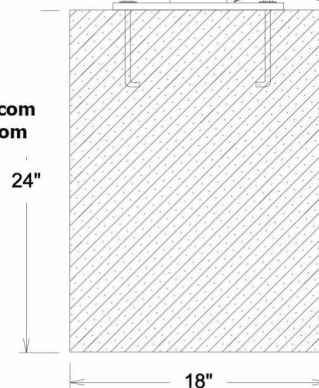

FURNITURE LEISURE INC

OUR LIST OF WEB STORES

www.FurnitureLeisure.com www.PoolFurnitureSupply.com
www.PicnicFurniture.com www.PicnicTableSupplier.com
www.ParkTables.com www.UBrace.com

1.800.213.2401

MODEL SB3628U
WT. 246 lbs.

THE SIZE OF THE BASE IS ONLY A SUGGESTION. YOU LOCAL SOIL CONDITIONS SHOULD DETERMINE WHAT IS NEEDED.

FILE No. SB3628U