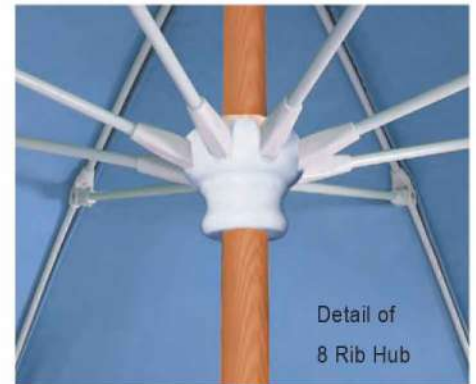

BEACH

- White flexible fiberglass ribs with molded nylon joints, hubs and end tips
- Rust resistant hardware
- Standard canopy is single vent with valance
- Standard tops are made of marine grade, solution dyed acrylic. See fabric selections on pages 28-30.
- Pointed end tip for easy beach set up

7CAR-BAG Optional Beach Umbrella Bag can be ordered in matching fabric color

Size/Shape	Model #	Finish Color	Pole	Fiberglass Ribs	Lift	Height	Weight
7 1/2' Hex	7BPU-6R-WDO	Natural Oak	Two piece solid hard wood, 1 3/8" diam. with pointed tip	(6) 3/8" diam.	Push Up	87"	16 lbs
7 1/2' Oct	7BPU-WDO	Natural Oak	Two piece solid hard wood, 1 1/2" diam. with pointed tip	(8) 1/2" diam.	Push Up	87"	18 lbs