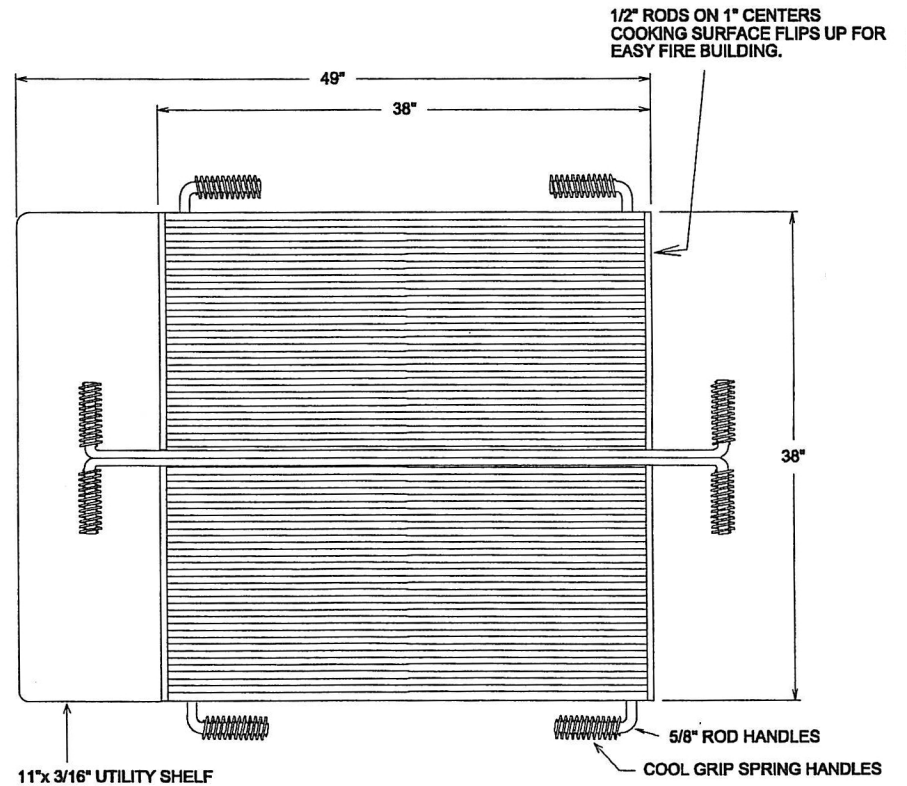

MODEL	SPD450		WT.	460 lbs.	
DRAWN BY	LCB	DATE	11/14/97	SCALE	NONE