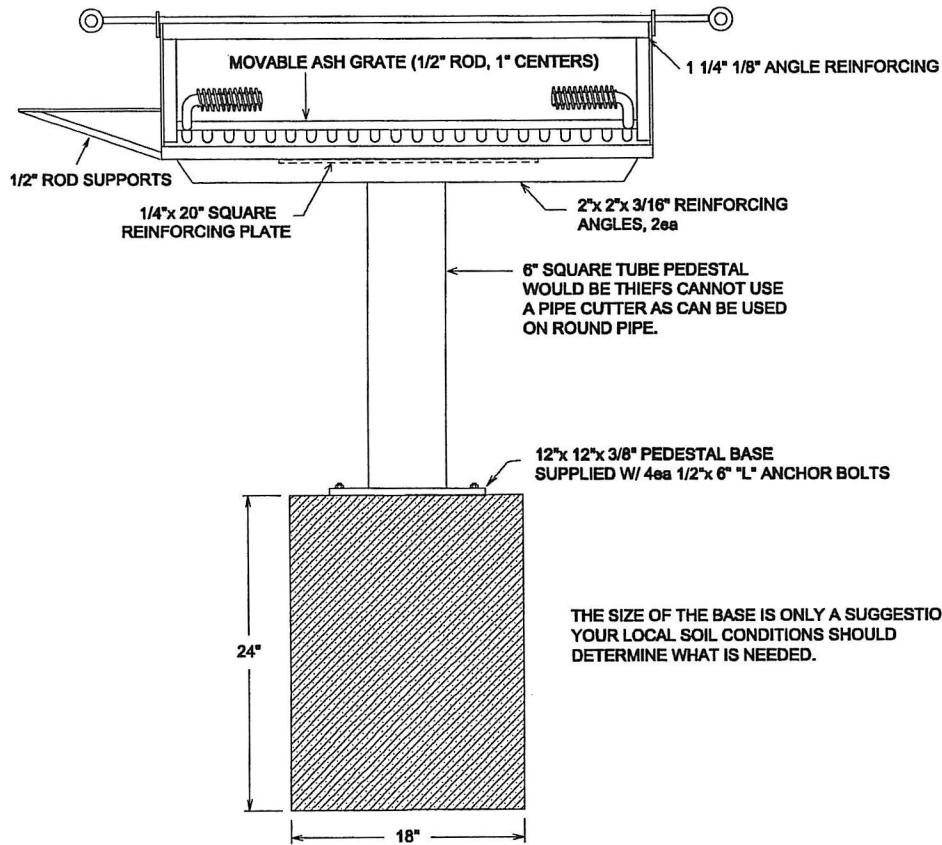

FURNITURE LEISURE INC

OUR LIST OF WEB STORES

www.FurnitureLeisure.com
www.PicnicFurniture.com
www.ParkTables.com

www.PoolFurnitureSupply.com
www.PicnicTableSupplier.com
www.UBrace.com

1.800.213.2401

THE SIZE OF THE BASE IS ONLY A SUGGESTION, YOUR LOCAL SOIL CONDITIONS SHOULD DETERMINE WHAT IS NEEDED.