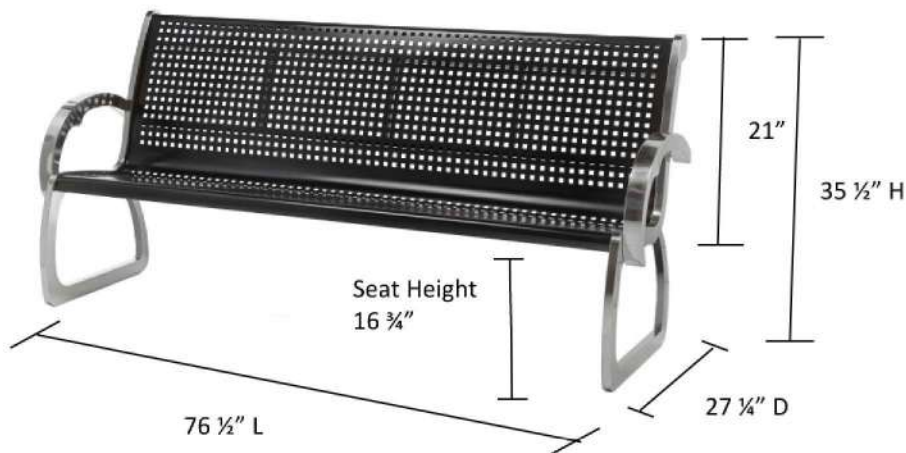

# Skyline Black Bench with Stainless Steel Sides (4 ft. and 6ft.)

Item #:

725001 – 4 Foot Black Bench w/ Stainless Sides

725101 – 6 Foot Black Bench w/ Stainless Sides

6 Ft Bench Shown

**Material Process:** Steel with stainless steel, 304-grade sides and legs

## Pre-Production Estimate

Length	Depth	Height	Seat Depth	Backrest Height	Seat Height	Standard Size	Weight
52 1/2"	27 1/4"	35 1/2"	15 1/2"	21"	16 3/4"	4 Ft	41 lbs
76 1/2"	27 1/4"	35 1/2"	15 1/2"	21"	16 3/4"	6 Ft	61 lbs

Item #	Carton Size	# Cartons Shipped	Dimensional Wt.	Carton Wt.	Pallet Size 4 units per skid	# of Cartons on Pallet	Product + Pallet Wt
725001	51"L x 36"W x 19"H	1 via Truck	205 lbs	84 lbs	40"L x 51"W x 79"H	4	386 lbs
725101	75"L x 36"W x 19"H	1 via Truck	301 lbs	110 lbs	76"L x 36"W x 79"H	4	490 lbs

Sturdy bench offers a comfortable seating area that is perfect for indoors and outdoors. Stainless steel sides and legs create an elegant style that complements any environment. This classic bench can be seen outdoors in a park, airports, apartments and hotels or use indoors at conference centers, public buildings and offices.