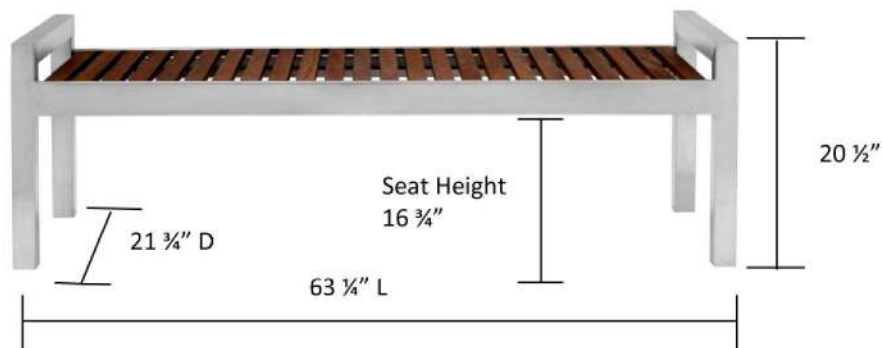

Skyline Wood Bench with Stainless Steel Legs

Item #:

725453 – 5 Foot Espresso Wood w/ Stainless Steel

Legs

Material Process: Stainless Steel, 304-grade with natural wood

Standard Inclusions: Surface mounting hardware

Shipping Information: Ships assembled via Truck

Pre-Production Estimate

Length	Depth	Height	Seat Depth	Backrest Height	Seat Height	Standard Size	Weight
63 1/4"	21 3/4"	20 1/2"	21 3/4"	N/A	16 3/4"	5 Ft	35 lbs
Carton Size	# Cartons Shipped	Dimensional Wt.	Carton Wt.	Pallet Size		Product + Pallet Weight	
67"L x 26"D x 25"H	1 via Truck	263 lbs	75 lbs	76"L x 36"W x 75"H (3 cartons per pallet)		233 lbs	

Wood bench with attractive stainless steel legs creates a casual, comfortable seating area for indoor or outdoor use. This stylish bench can be used in office buildings, hotels, gardens, parks or anywhere you want to offer an inviting, relaxing atmosphere.

- Attractive wood slats with an Espresso dark finish is durable and designed to withstand harsh weather conditions, perfect for outdoor or indoor use
- The 1 1/2" wood slats offer a rich look and comfortable place to rest
- Decorative, 304-gauge stainless steel sides and legs are attractive and very durable
- Portable bench allows placement in a variety of settings or secure the bench to a concrete surface. Predrilled anchor hole openings on legs allow for surface mounting on concrete, hardware included
- Bench ships fully assembled and ready to use
- Wood slats are resistant to moisture, splintering and warping. To maintain the natural wood look; we recommend re-staining as needed
- Made in Malaysia
- 1-year warranty