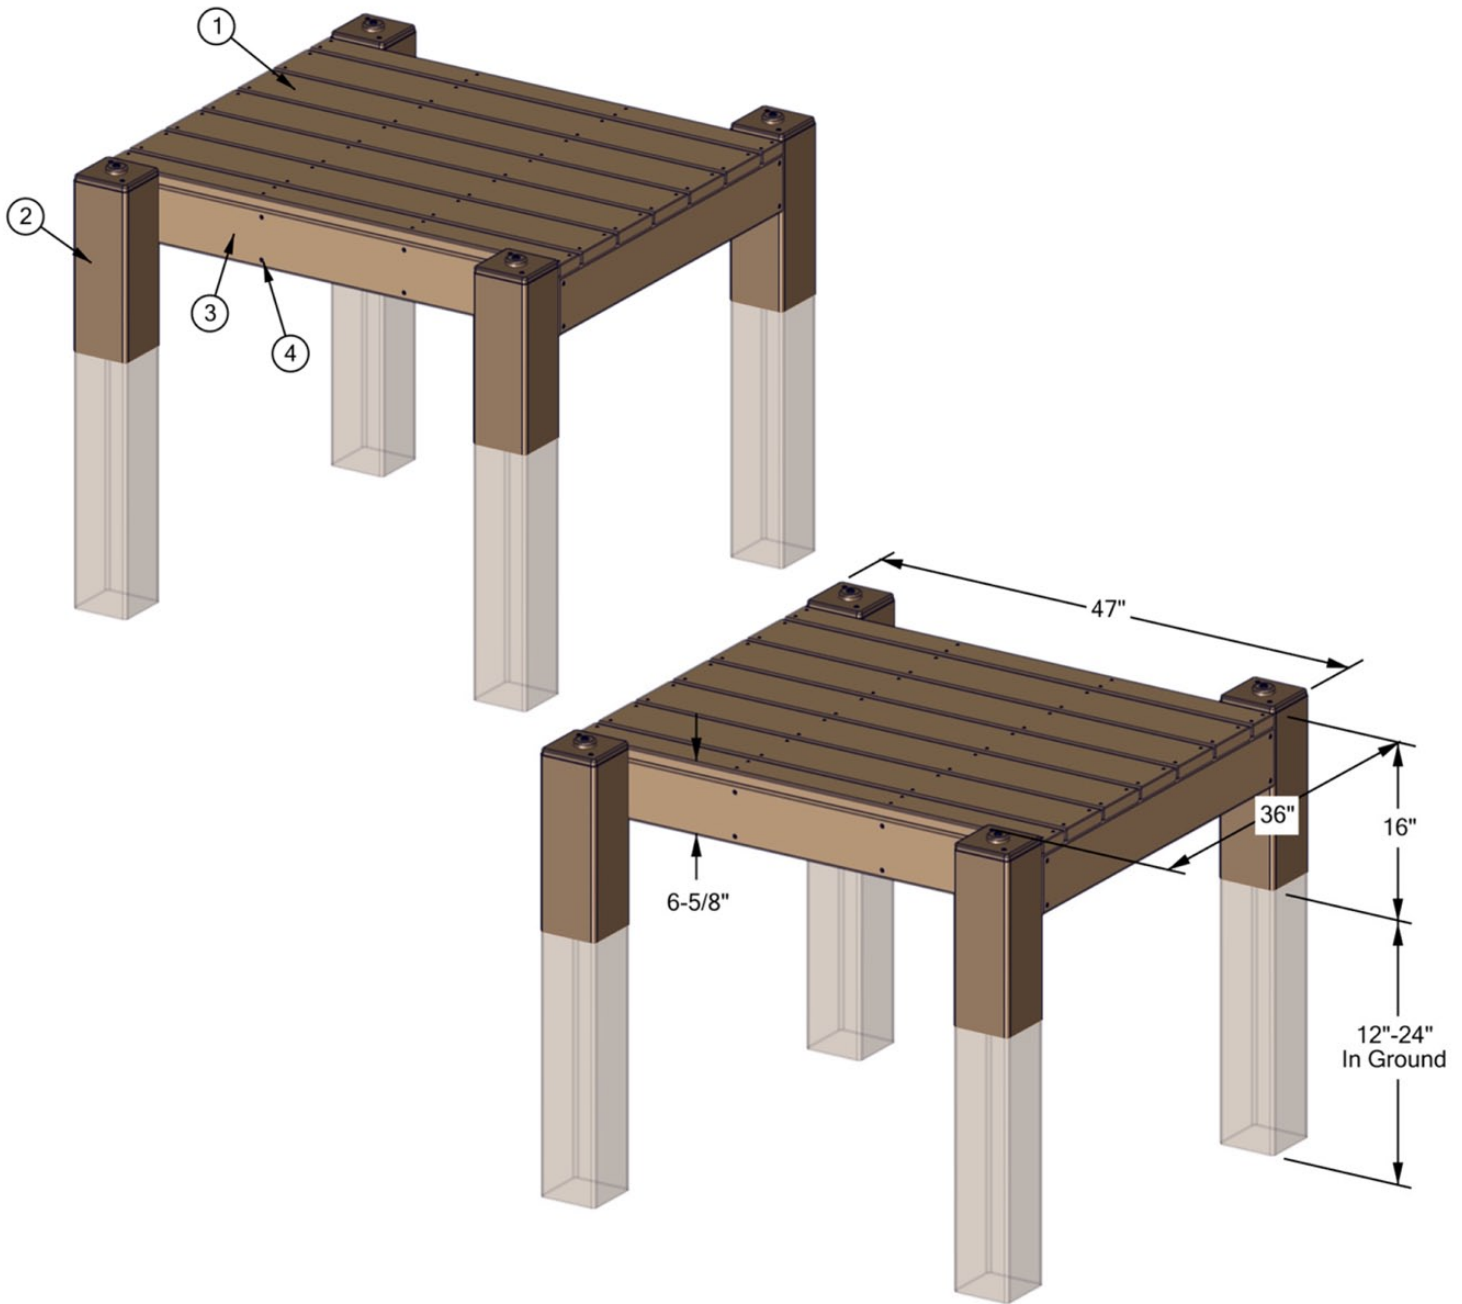

R3 Dog Park - Let's Rest

Model: RECF0009XX

Age Group: All Ages

Total Weight: 246 lbs (111.6 kg)

ITEM	QTY	DESCRIPTION	MATERIAL
1	7	1" Surface Slat	Recycled Plastic
2	4	6" x 6" Support Post with Cap	Recycled Plastic
3	6	2" x 6" Frame and Joist	Recycled Plastic
4	52	Assembly Hardware	Stainless Steel