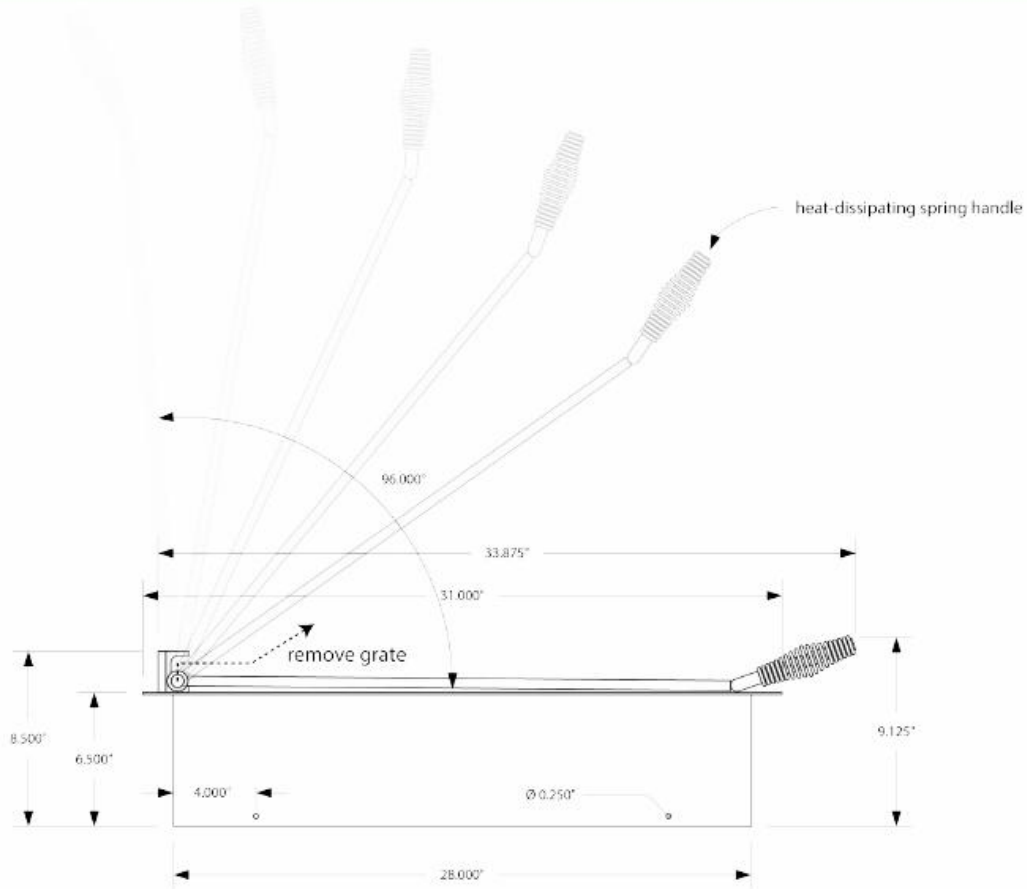

### 28" SQUARE FIRE PIT W/REMOVABLE FLIP GRATE

Wt. 65 lbs

photo

top view

front view

## back view

## side view

### Construction:

- 11 Gauge steel construction
- Cooking grate made from welded 3/8" and 1/2" steel rods
- 6 1/2" high with 1 1/2" lip
- Cool grip steel spring handles
- 4 Mounting holes for permanent or flip-up mounting