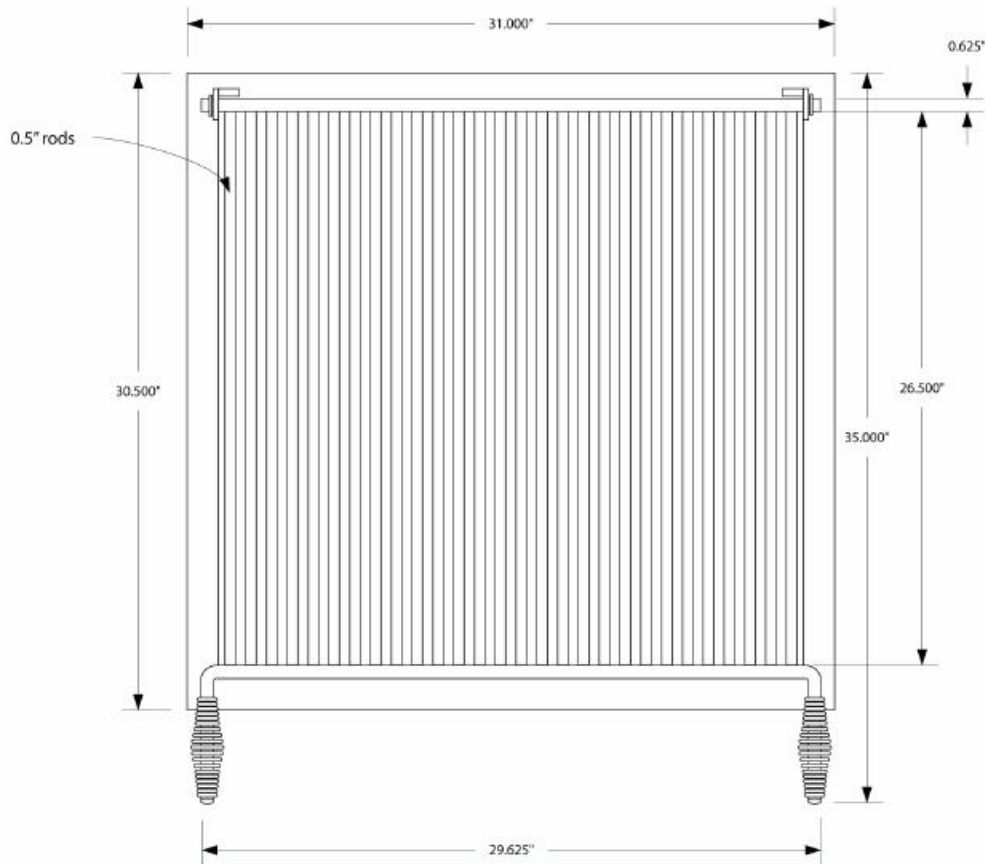

## SPEC SHEET: FPS28FG

### 28" SQUARE FIRE PIT W/REMOVABLE FLIP GRATE

Wt. 65 lbs

photo

top view

front view

## back view

## side view