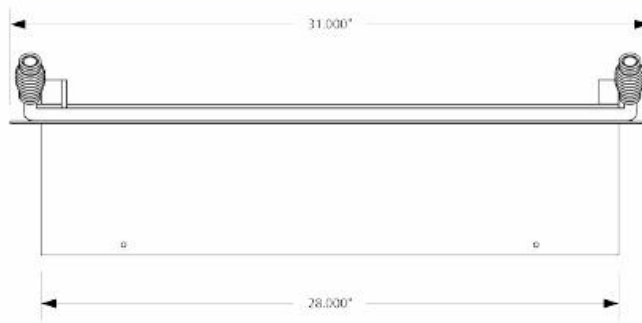

### 28" SQUARE FIRE PIT W/REMOVABLE FLIP GRATE

Wt. 65 lbs

photo

top view

front view

## back view

## side view