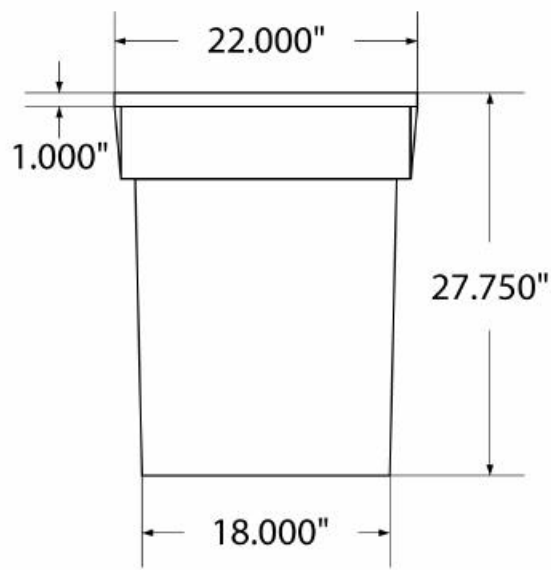

SPEC SHEET: R32L

32 GALLON RECEPTACLE LINER

Wt. 8 lbs

photo

bottom / top view

front view

Liner is made from black polyethylene plastic.