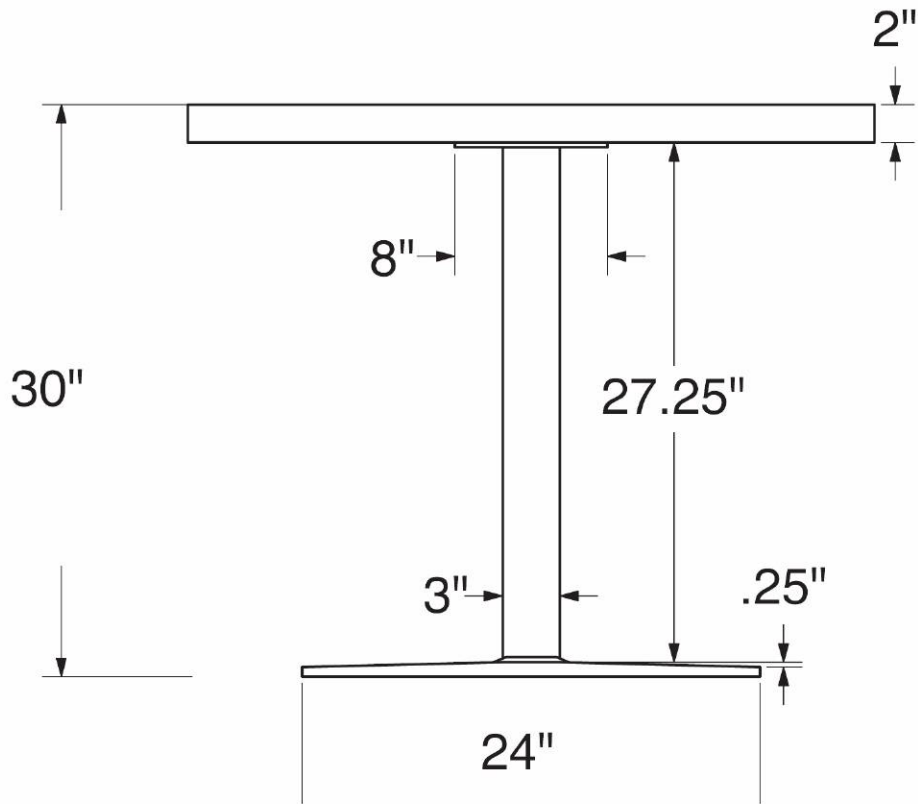

FURNITURE LEISURE INC

1.800.213.2401

www.FurnitureLeisure.com
www.PicnicFurniture.com
www.ParkTables.com

www.PoolFurnitureSupply.com
www.PicnicTableSupplier.com
www.UBrace.com

SPEC SHEET: 36TAB30

36" PERFORATED PEDESTAL TABLE 30" high

Wt. 90 lbs

photo

top view

product details

Coated Surfaces:

- Thermoplastic coated
- Copolymer-based, environmentally safe
- Does not fade, crack, peel or warp
- Applied at a thickness of 25-30 mils.
- 5 Year warranty on coating

Construction:

- Table tops - 11 gauge steel
- 3" Tubular steel support
- Cast iron base
- Nuts, washers and bolts - galvanized steel