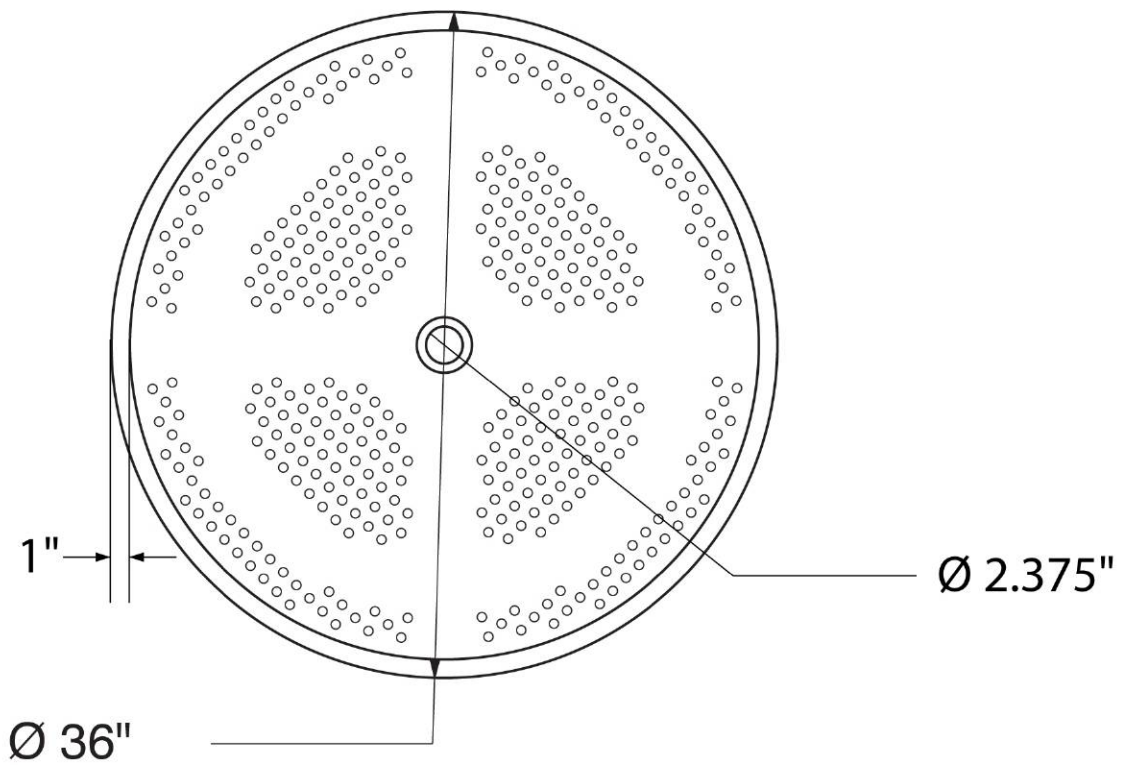

FURNITURE LEISURE INC

1.800.213.2401

www.FurnitureLeisure.com
www.PicnicFurniture.com
www.ParkTables.com

www.PoolFurnitureSupply.com
www.PicnicTableSupplier.com
www.UBrace.com

SPEC SHEET: 36TAB30

36" PERFORATED PEDESTAL TABLE 30" high

Wt. 90 lbs

photo

top view

product details

Coated Surfaces:

- Thermoplastic coated
- Copolymer-based, environmentally safe
- Does not fade, crack, peel or warp
- Applied at a thickness of 25-30 mils.
- 5 Year warranty on coating

Construction:

- Table tops - 11 gauge steel
- 3" Tubular steel support
- Cast iron base
- Nuts, washers and bolts - galvanized steel