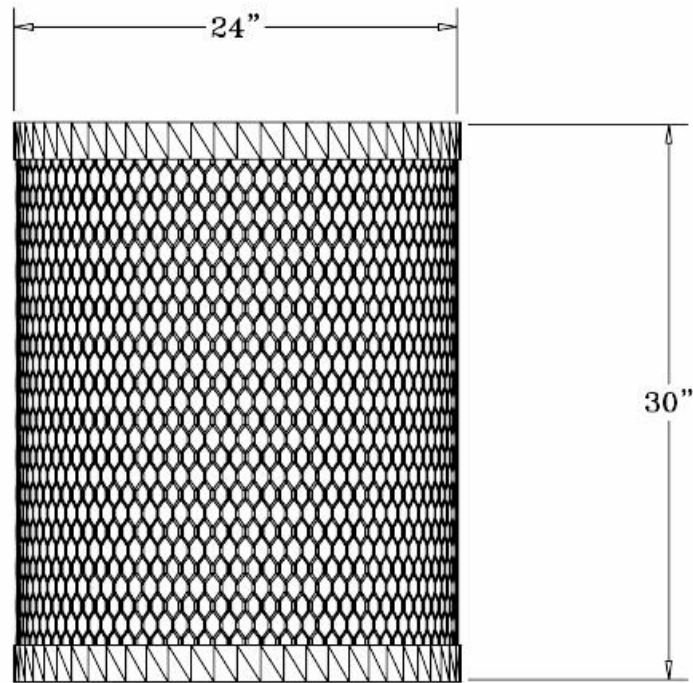

## SPECIFICATIONS

30" X 24" STEEL RIBBED TRASH RECEPTACLE.

COATED WITH A 1/8" TO 1/4" THICK PLASTISOL ULTRAVIOLET STABILIZED VINYL COATING FUSED AND BAKED TO A 90% GLOSS.

30" TALL X 24" DIAMETER. 32 GALLON CAN SIZE (NOT INCULDED).