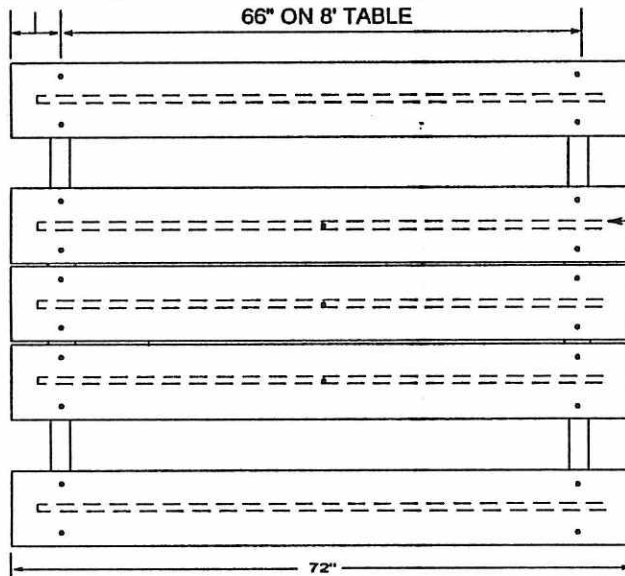

9" ON 6' TABLE  
15" ON 8' TABLE

54" ON 6' TABLE  
66" ON 8' TABLE

1" x 1" x 11GA SQUARE TUBE, TO REINFORCE THE PLANKING

2" x 10" 100% RECYCLED PLASTIC, IN GRAY OR BROWN

MODEL	WT
6CJGRRP	295
8CJGRRP	373

1.800.213.2401

FILE No. 8CJGRRP

MODEL	<b>CJGRRP</b>		WT.	SEE ABOVE	
DRAWN BY	LCB	DATE	8/01/95	SCALE	NONE