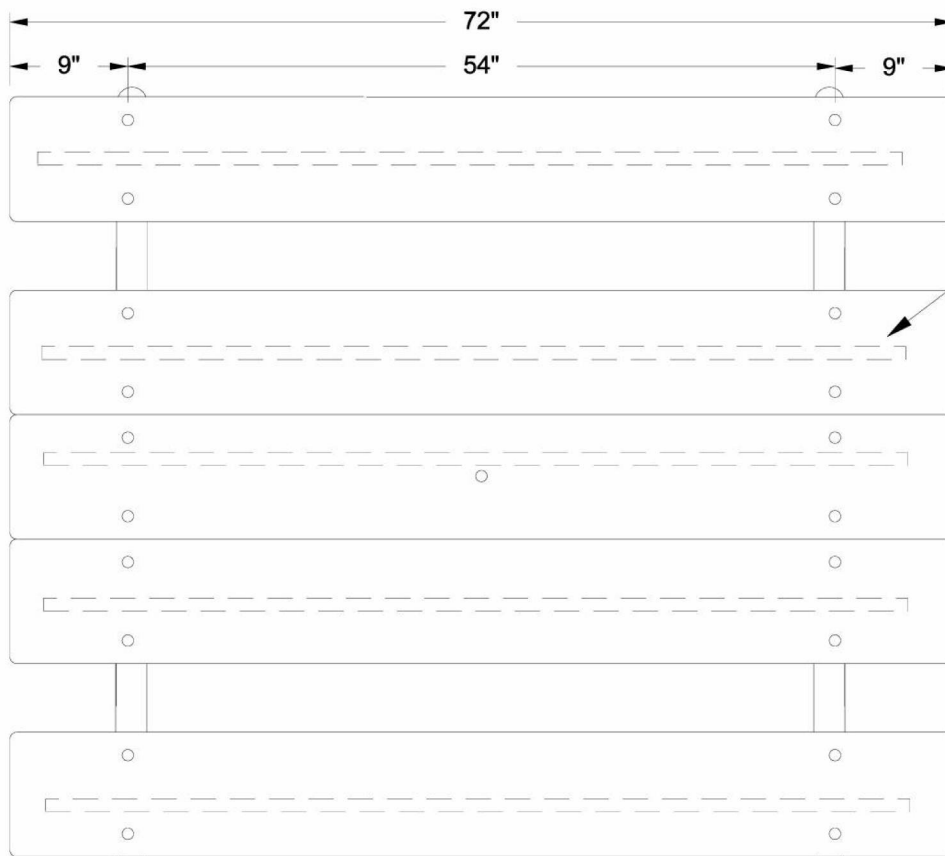

2 3/8" O.D. GALVANIZED HIGH TENSILE TUBE FOR LONGER LIFE.

THE TABLE RESTS ON THE FOUR OUTSIDE CORNERS SO THAT IT WILL NOT ROCK ON UNEVEN GROUND.

* SEAT BRACKET & TOP CLEAT ARE GALVANIZED AFTER FABRICATION TO ELIMINATE RAW EDGES LEFT WHEN USING PRE-GALV. SHEETS

1"x 1" REINFORCING TUBE
TOPS PLANKS HAVE ONE TUBE
SEAT PLANKS HAVE TWO WELDED TOGETHER

2"x 10" No. Recycled Plastic
WITH EASED EDGES

FURNITURE LEISURE INC

OUR LIST OF WEB STORES

www.FurnitureLeisure.com www.PoolFurnitureSupply.com
www.PicnicFurniture.com www.PicnicTableSupplier.com
www.ParkTables.com www.UBrace.com

1.800.213.2401

MODEL	62BGRRP		WT.	296 lbs.
DRAWN BY	CKB	DATE	10/02	SCALE NONE