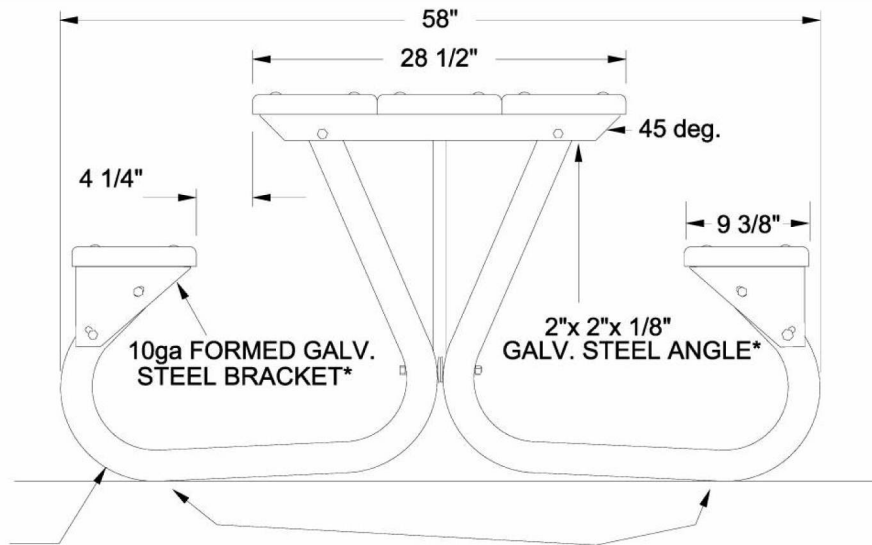

2 3/8" O.D. GALVANIZED HIGH TENSILE TUBE FOR LONGER LIFE.

THE TABLE RESTS ON THE FOUR OUTSIDE CORNERS SO THAT IT WILL NOT ROCK ON UNEVEN GROUND.

* SEAT BRACKET & TOP CLEAT ARE GALVANIZED AFTER FABRICATION TO ELIMINATE RAW EDGES LEFT WHEN USING PRE-GALV. SHEETS

1"x 1" REINFORCING TUBE
TOPS PLANKS HAVE ONE TUBE
SEAT PLANKS HAVE TWO WELDED TOGETHER

2"x 10" No. Recycled Plastic
WITH EASED EDGES

FURNITURE LEISURE INC

OUR LIST OF WEB STORES

www.FurnitureLeisure.com www.PoolFurnitureSupply.com
www.PicnicFurniture.com www.PicnicTableSupplier.com
www.ParkTables.com www.UBrace.com

1.800.213.2401

MODEL	62BGRRP		WT.	296 lbs.
DRAWN BY	CKB	DATE	10/02	SCALE NONE