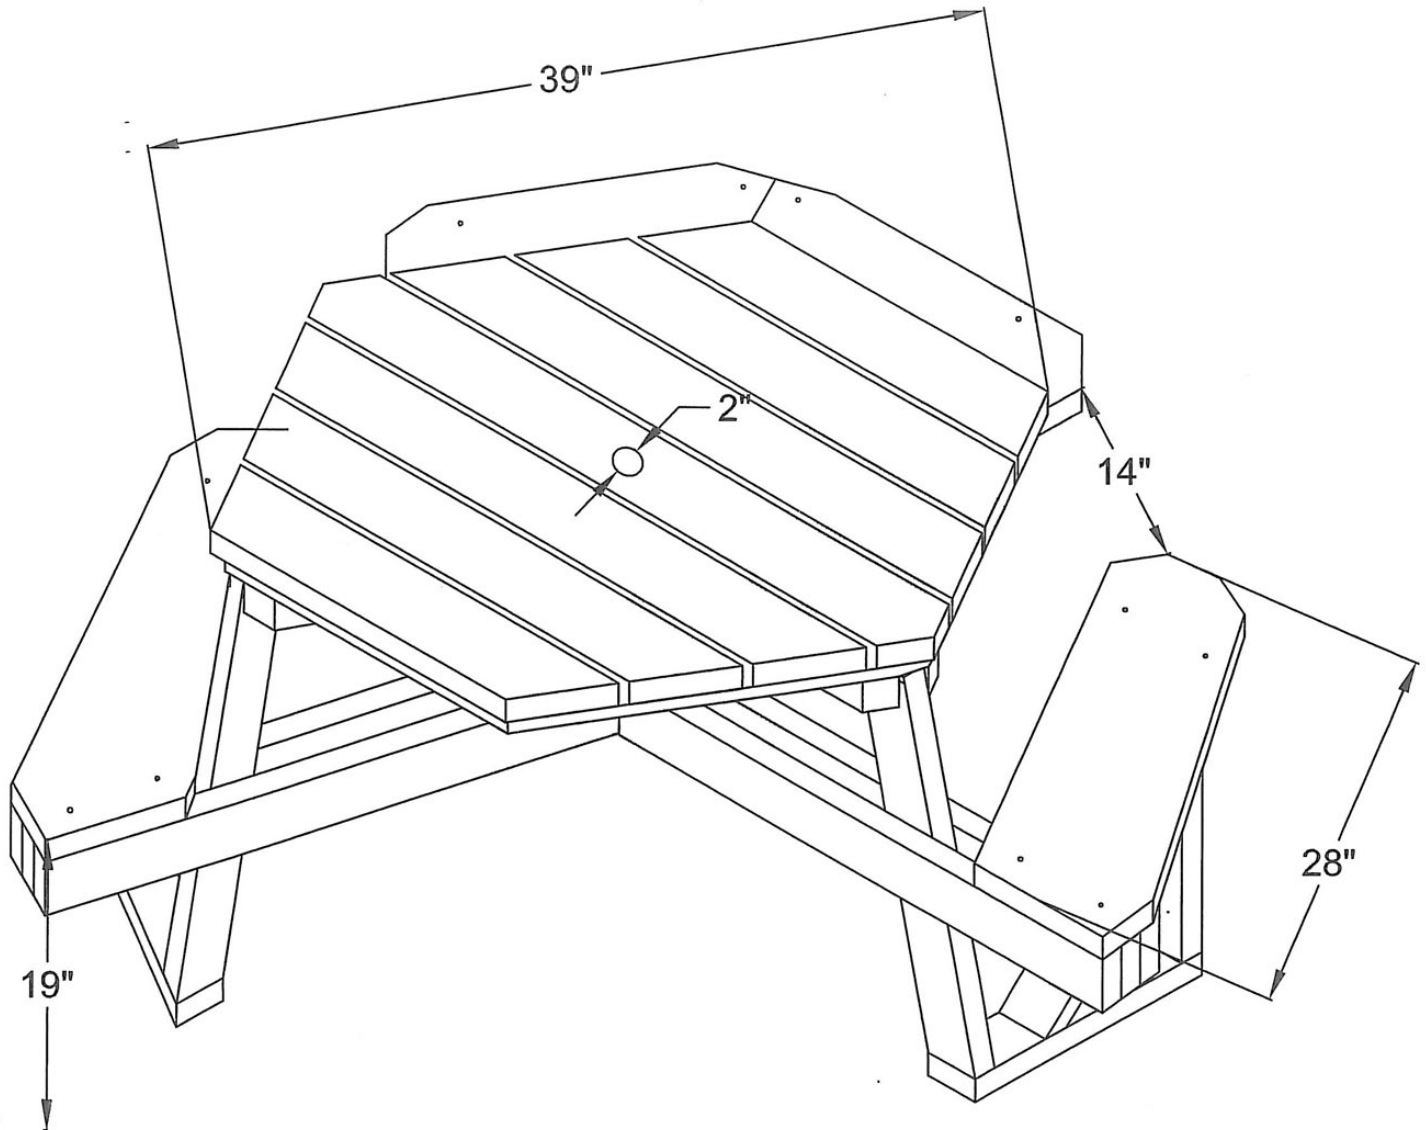

FURNITURE LEISURE INC

1.800.213.2401 | SALES@FURNITURELEISURE.COM

FurnitureLeisure.com
PicnicFurniture.com
ParkTables.com

PoolFurnitureSupply.com
PicnicTableSupplier.com
UBrace.com

"Perfect for a round table discussion"

- SEAT, TABLE TOP AND BASE IS RECYCLED PLASTIC
- UMBRELLA HOLE 2" IS STANDARD
- ALL HOLES PRE-DRILLED AND COUNTERSUNK
- COMES WITH HEVAY DUTY ZINC COATED HARDWARE
- STAINLESS STEEL HARDWARE AVAILABLE
- UNIT WEIGHT APPROX. 210 LBS.

model #: JPHTADA