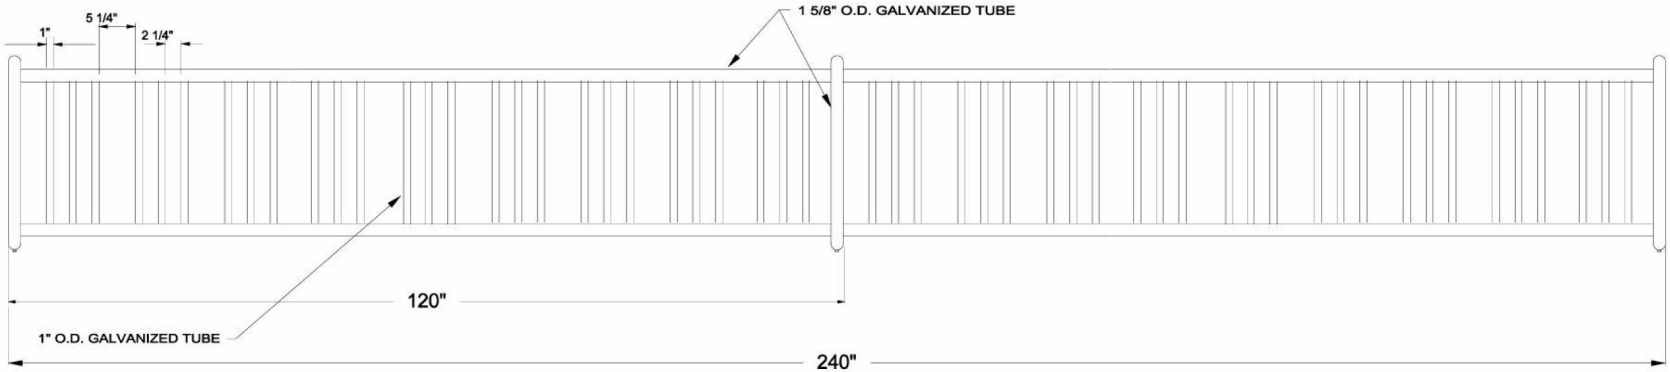

FURNITURE LEISURE INC

OUR LIST OF WEB STORES

www.FurnitureLeisure.com   www.PoolFurnitureSupply.com
www.PicnicFurniture.com   www.PicnicTableSupplier.com
www.ParkTables.com   www.UBrace.com

1.800.213.2401

36 SPACES (18 EACH SIDE)

ALL WELDS ARE COLD GALVANIZED AND PAINTED SILVER

MODEL	7202	WT.	239 lbs
DRAWN BY	TJB	DATE	6/08
		SCALE	NONE