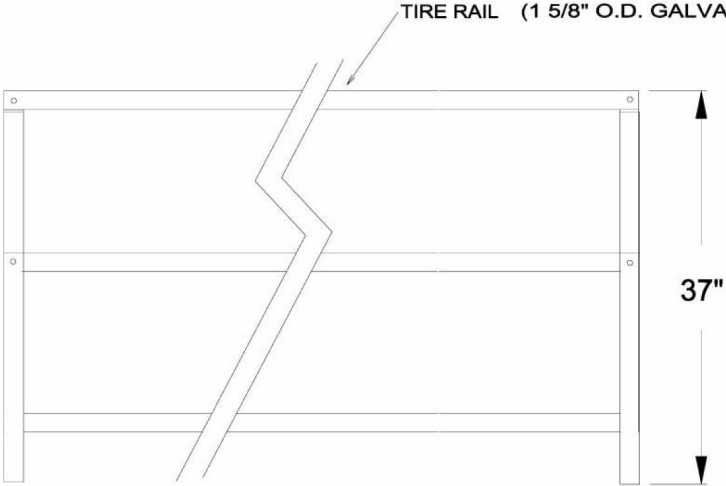

FURNITURE LEISURE INC

OUR LIST OF WEB STORES

www.FurnitureLeisure.com   www.PoolFurnitureSupply.com
www.PicnicFurniture.com   www.PicnicTableSupplier.com
www.ParkTables.com   www.UBrace.com

1.800.213.2401

36 SPACES (18 EACH SIDE)

ALL WELDS ARE COLD GALVANIZED AND PAINTED SILVER

MODEL	7202	WT.	239 lbs
DRAWN BY	TJB	DATE	6/08
		SCALE	NONE