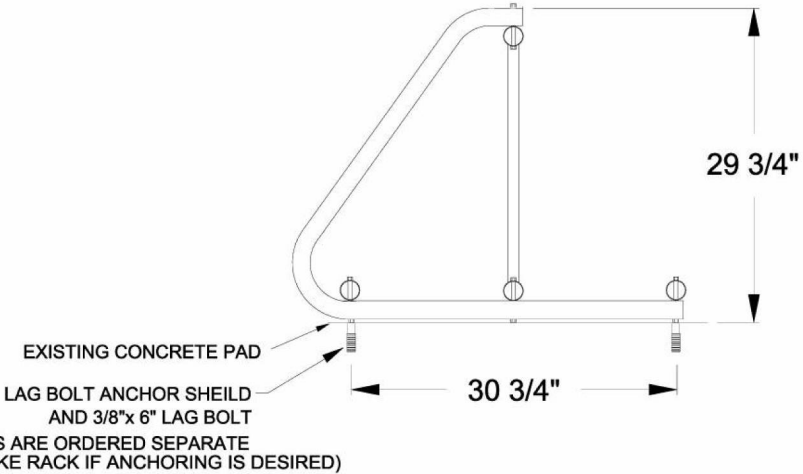

FURNITURE LEISURE INC

OUR LIST OF WEB STORES

www.FurnitureLeisure.com   www.PoolFurnitureSupply.com
www.PicnicFurniture.com   www.PicnicTableSupplier.com
www.ParkTables.com   www.UBrace.com

1.800.213.2401

36 SPACES (18 EACH SIDE)

ALL WELDS ARE COLD GALVANIZED AND PAINTED SILVER

MODEL	7202	WT.	239 lbs
DRAWN BY	TJB	DATE	6/08
		SCALE	NONE