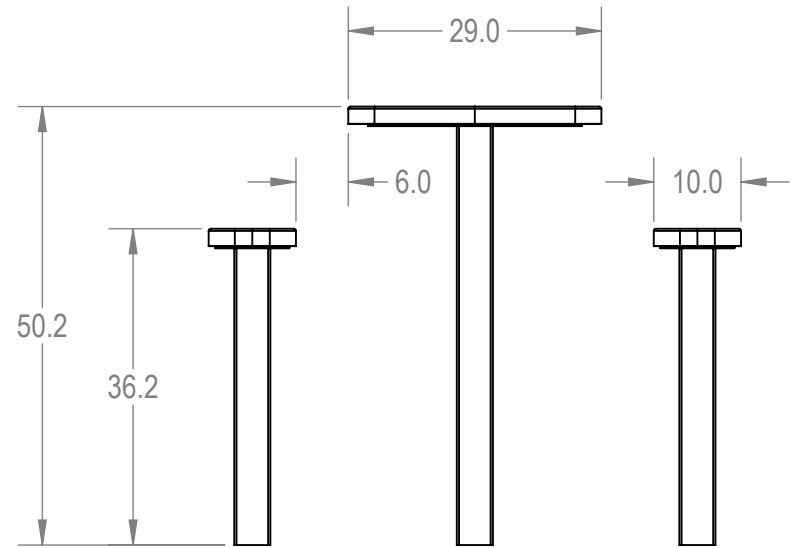

Furniture Leisure

Commercial Site Furnishings

1-800-213-2401 | sales@furnitureleisure.com

FurnitureLeisure.com PoolFurnitureSupply.com

PicnicFurniture.com PicnicTableSupplier.com

ParkTables.com

UBrace.com

Model Numbers:

TRT08-B-10-002 - RHINO Coating

TRT08-B-10-002 - ELITE Coating

PROPRIETARY AND CONFIDENTIAL

THE INFORMATION CONTAINED IN THIS DRAWING IS THE SOLE PROPERTY OF Advantage Panels & Fence, Inc. PO Box 1790 Whitney, TX. ANY REPRODUCTION IN PART OR AS A WHOLE WITHOUT THE WRITTEN PERMISSION OF Advantage Panels & Fence, Inc. PO Box 1790 Whitney, TX. IS PROHIBITED.

	NAME	DATE
DRAWN	GM	2/23/2016
SALES APPR.		
CLIENT APPR.		
MFG APPR.		
Q.A.		

Design By -

CADWorksPro
Chicago, IL

www.cadworkspro.com

TRT08-BD-10-002

TITLE:
8' Independent Accessible Alt Pedestal Table - Inground

Perforated Metal Version

SIZE	DWG. NO.	REV
A	TRT08-BD-10-002	

WEIGHT:

SHEET 3 OF 3