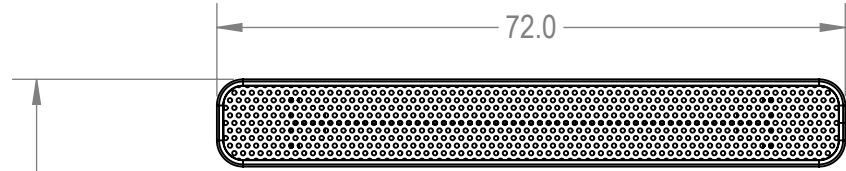

## Commercial Site Furnishings

1-800-213-2401 | sales@furnitureleisure.com

FurnitureLeisure.com PoolFurnitureSupply.com

PicnicFurniture.com PicnicTableSupplier.com

ParkTables.com

UBrace.com

Model Numbers:

TRT08-B-10-002 - RHINO Coating