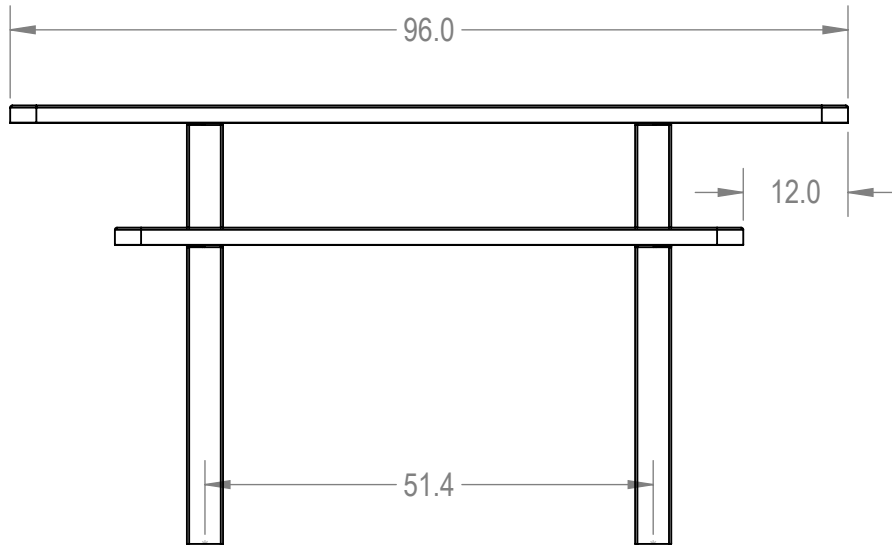

Furniture Leisure

Commercial Site Furnishings

1-800-213-2401 | sales@furnitureleisure.com

FurnitureLeisure.com PoolFurnitureSupply.com

PicnicFurniture.com PicnicTableSupplier.com

ParkTables.com

UBrace.com

Model Numbers:

TRT08-B-10-002 - RHINO Coating

TRT08-B-10-002 - ELITE Coating

PROPRIETARY AND CONFIDENTIAL

THE INFORMATION CONTAINED IN THIS DRAWING IS THE SOLE PROPERTY OF Advantage Panels & Fence, Inc. PO Box 1790 Whitney, TX. ANY REPRODUCTION IN PART OR AS A WHOLE WITHOUT THE WRITTEN PERMISSION OF Advantage Panels & Fence, Inc. PO Box 1790 Whitney, TX. IS PROHIBITED.

	NAME	DATE
DRAWN	GM	2/23/2016
SALES APPR.		
CLIENT APPR.		
MFG APPR.		
Q.A.		

Design By -

CADWorksPro
Chicago, IL

www.cadworkspro.com

TRT08-BD-10-002

TITLE:
8' Independent Accessible Alt Pedestal Table - Inground

Perforated Metal Version

SIZE	DWG. NO.	REV
A	TRT08-BD-10-002	

WEIGHT:

SHEET 3 OF 3