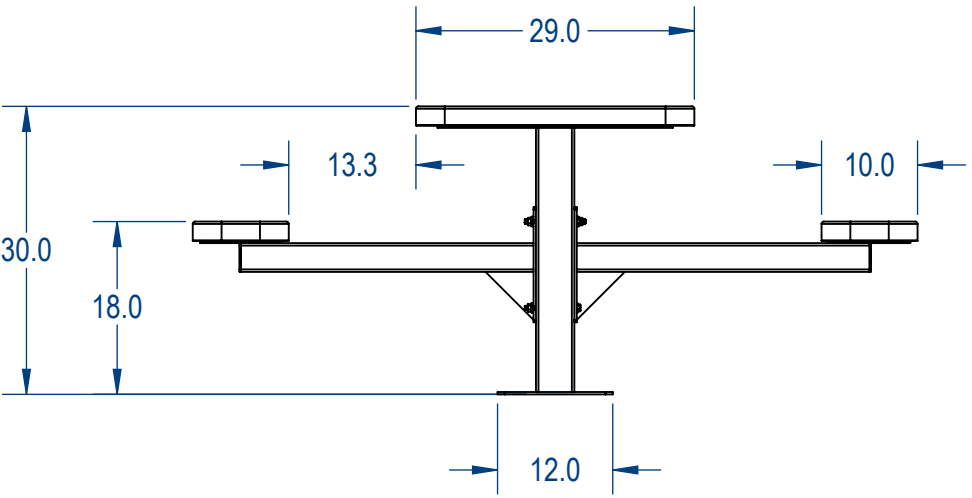

Model Numbers:
TRT08-B-09-001 - RHINO Coating
TRT08-D-09-001 - ELITE Coating

FurnitureLeisure.com PoolFurnitureSupply.com
PicnicFurniture.com PicnicTableSupplier.com
ParkTables.com UBrace.com
1-800-213-2401 | sales@furnitureleisure.com

PROPRIETARY AND CONFIDENTIAL
THE INFORMATION CONTAINED IN THIS DRAWING IS THE SOLE PROPERTY OF Aadvantage Panels & Fence, Inc. PO Box 1790 Whitney, TX. ANY REPRODUCTION IN PART OR AS A WHOLE WITHOUT THE WRITTEN PERMISSION OF Aadvantage Panels & Fence, Inc. PO Box 1790 Whitney, TX. IS PROHIBITED.

	NAME	DATE
DRAWN	GM	8/9/2017
SALES APPR.		
CLIENT APPR.		
MFG APPR.		
Q.A.		

Design By -
CADWorksPro
Chicago, IL
www.cadworkspro.com

TRT08-BD-09-001		
TITLE: 8ft Rectangular HCA Pedestal Table		
SIZE A	DWG. NO. ?????	REV
WEIGHT:		SHEET 3 OF 3