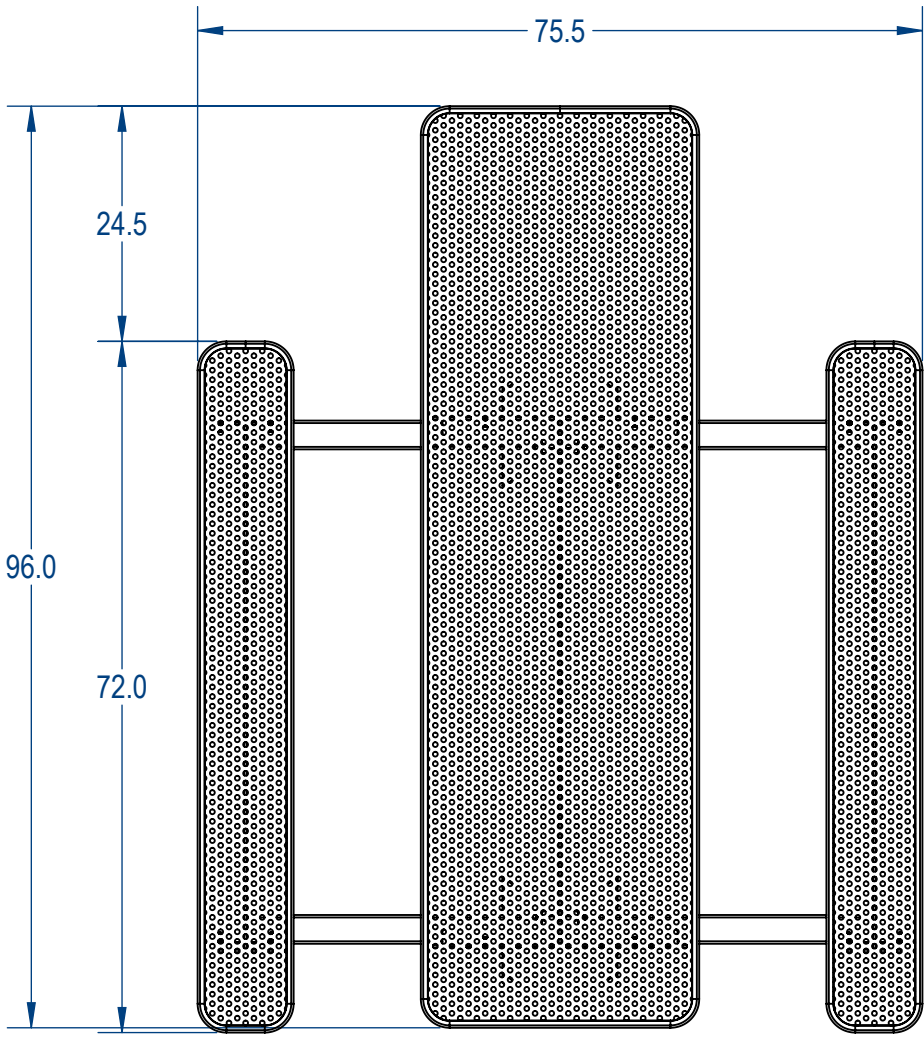

Model Numbers:  
 TRT08-B-09-001 - RHINO Coating  
 TRT08-D-09-001 - ELITE Coating

FurnitureLeisure.com PoolFurnitureSupply.com  
 PicnicFurniture.com PicnicTableSupplier.com  
 ParkTables.com UBrace.com  
 1-800-213-2401 | sales@furnitureleisure.com

	NAME	DATE
DRAWN	GM	8/9/2017
SALES APPR.		
CLIENT APPR.		
MFG APPR.		
Q.A.		

Design By -  
**CADWorksPro**  
 Chicago, IL  
[www.cadworkspro.com](http://www.cadworkspro.com)

<b>TRT08-BD-09-001</b>		
TITLE: 8ft Rectangular HCA Pedestal Table		
SIZE <b>A</b>	DWG. NO. ?????	REV
WEIGHT:		SHEET 3 OF 3