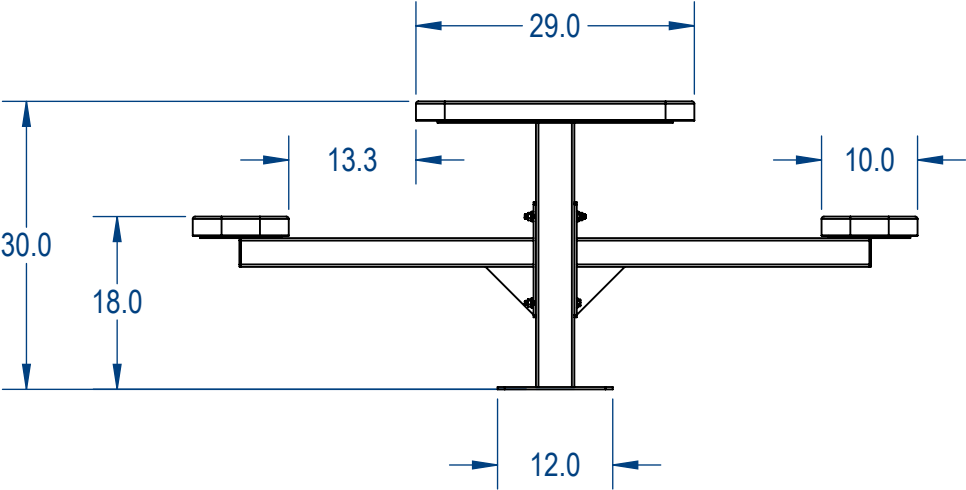

Model Numbers:
TRT08-A-09-001 - RHINO Coating
TRT08-C-09-001 - ELITE Coating

Furniture Leisure
Commercial Site Furnishings

FurnitureLeisure.com PoolFurnitureSupply.com
PicnicFurniture.com PicnicTableSupplier.com
ParkTables.com UBrace.com

1-800-213-2401 | sales@furnitureleisure.com

PROPRIETARY AND CONFIDENTIAL
THE INFORMATION CONTAINED IN THIS DRAWING IS THE SOLE PROPERTY OF Aadvantage Panels & Fence, Inc. PO Box 1790 Whitney, TX. ANY REPRODUCTION IN PART OR AS A WHOLE WITHOUT THE WRITTEN PERMISSION OF Aadvantage Panels & Fence, Inc. PO Box 1790 Whitney, TX. IS PROHIBITED.

	NAME	DATE
DRAWN	GM	8/9/2017
SALES APPR.		
CLIENT APPR.		
MFG APPR.		
Q.A.		
Design By -		
CADWorksPro Chicago, IL		
www.cadworkspro.com		

TRT08-AC-09-001		
TITLE: 8ft Rectangular HCA Pedestal Table Expanded Metal Version		
SIZE A	DWG. NO. ?????	REV
WEIGHT:		SHEET 2 OF 3