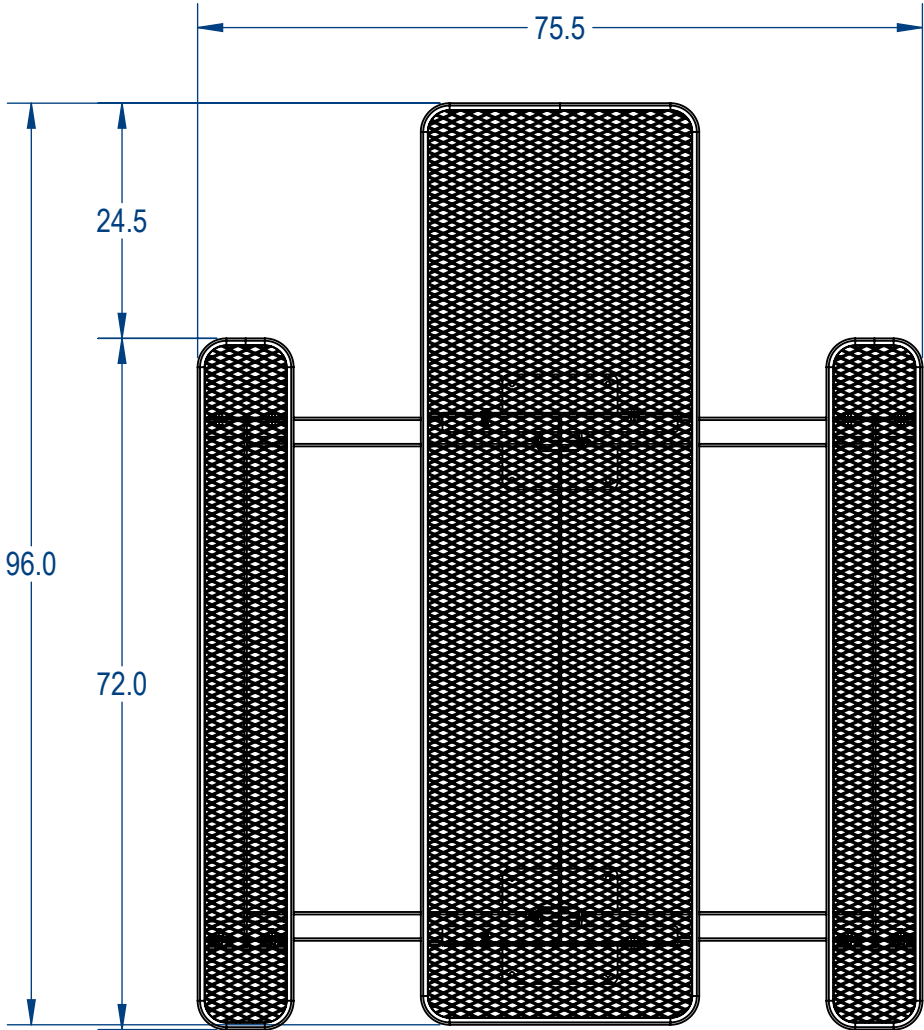

Model Numbers:
 TRT08-A-09-001 - RHINO Coating
 TRT08-C-09-001 - ELITE Coating

Furniture Leisure
 Commercial Site Furnishings

FurnitureLeisure.com PoolFurnitureSupply.com
 PicnicFurniture.com PicnicTableSupplier.com
 ParkTables.com UBrace.com

	NAME	DATE
DRAWN	GM	8/9/2017
SALES APPR.		
CLIENT APPR.		
MFG APPR.		
Q.A.		
Design By -		
CADWorksPro Chicago, IL		
www.cadworkspro.com		

TRT08-AC-09-001		
TITLE: 8ft Rectangular HCA Pedestal Table Expanded Metal Version		
SIZE A	DWG. NO. ?????	REV
WEIGHT:		SHEET 2 OF 3