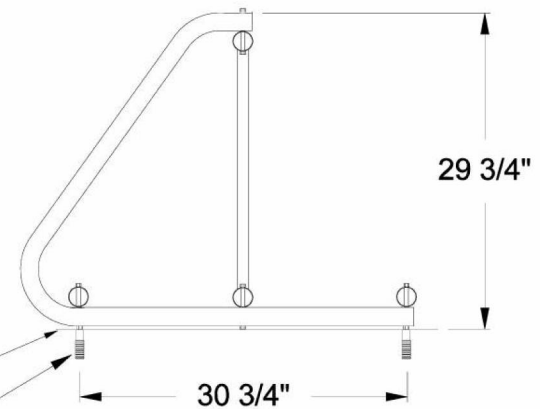

[www.PoolFurnitureSupply.com](http://www.PoolFurnitureSupply.com)  
[www.PicnicTableSupplier.com](http://www.PicnicTableSupplier.com)  
[www.UBrace.com](http://www.UBrace.com)

**1.800.213.2401**

EXISTING CONCRETE PAD  
LAG BOLT ANCHOR SHEILD  
AND 3/8"x 6" LAG BOLT  
(THE ANCHORS ARE ORDERED SEPARATE  
FROM THE BIKE RACK IF ANCHORING IS DESIRED)

**28 SPACES (14 EACH SIDE)**

ALL WELDS ARE COLD GALVANIZED AND PAINTED SILVER

MODEL	<b>7162</b>	WT.	<b>180 lbs</b>
DRAWN BY	<b>TJB</b>	DATE	<b>6/08</b>
		SCALE	<b>NONE</b>