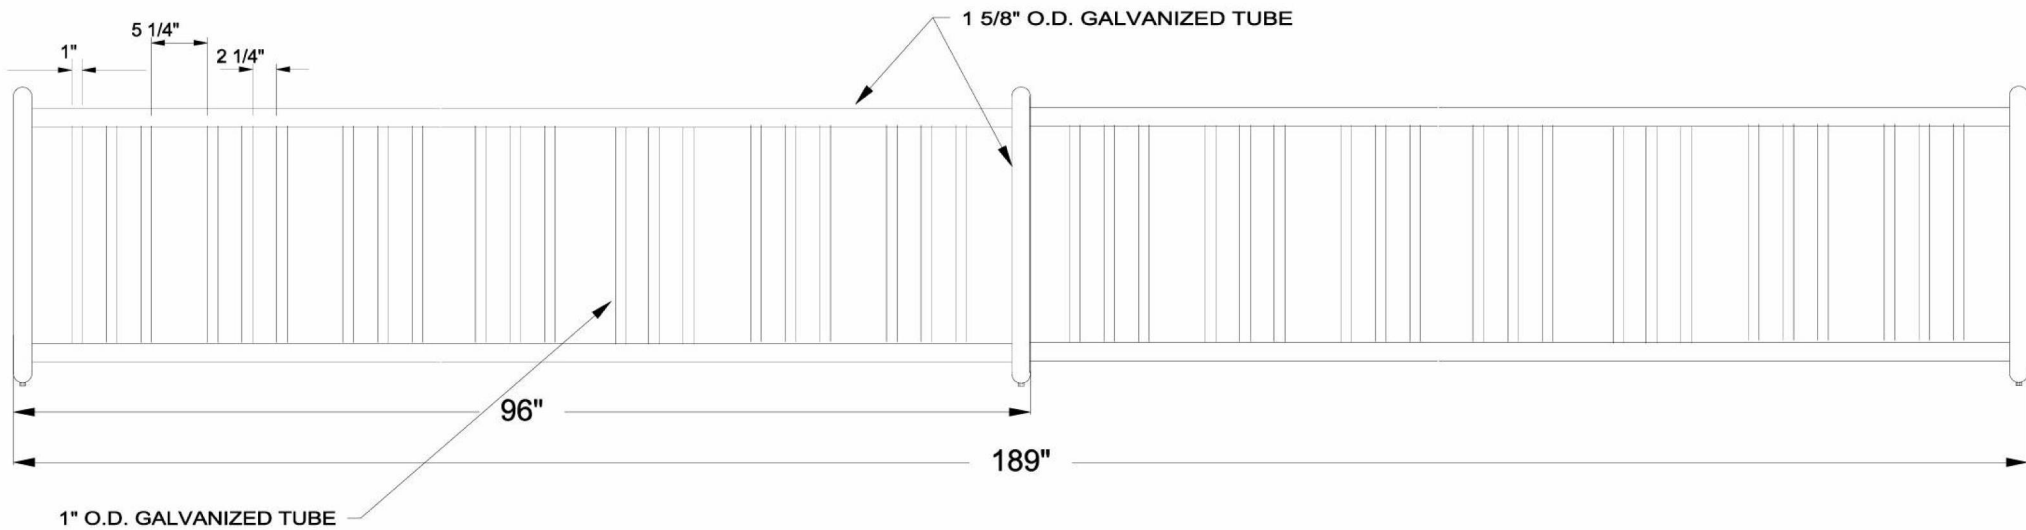

[www.PoolFurnitureSupply.com](http://www.PoolFurnitureSupply.com)  
[www.PicnicTableSupplier.com](http://www.PicnicTableSupplier.com)  
[www.UBrace.com](http://www.UBrace.com)

**1.800.213.2401**

EXISTING CONCRETE PAD  
LAG BOLT ANCHOR SHEILD  
AND 3/8"x 6" LAG BOLT  
(THE ANCHORS ARE ORDERED SEPARATE  
FROM THE BIKE RACK IF ANCHORING IS DESIRED)

**28 SPACES (14 EACH SIDE)**

ALL WELDS ARE COLD GALVANIZED AND PAINTED SILVER

MODEL	<b>7162</b>	WT.	<b>180 lbs</b>
DRAWN BY	<b>TJB</b>	DATE	<b>6/08</b>
		SCALE	<b>NONE</b>