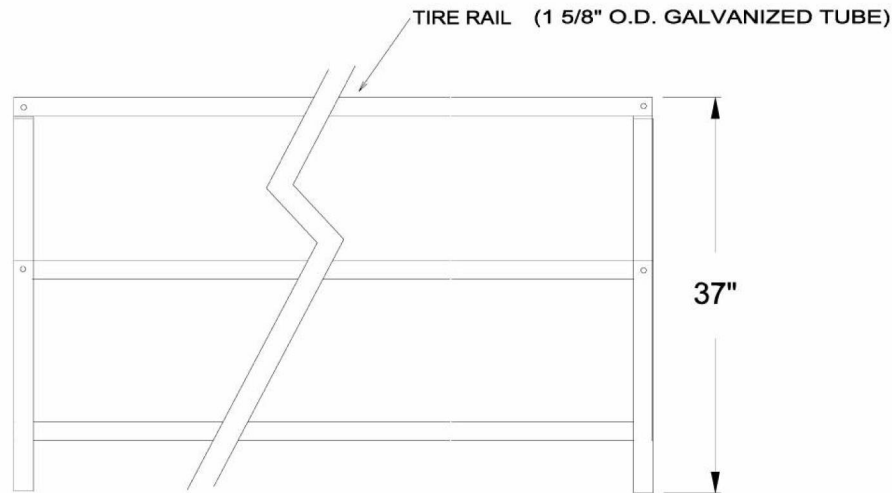

[www.PoolFurnitureSupply.com](http://www.PoolFurnitureSupply.com)  
[www.PicnicTableSupplier.com](http://www.PicnicTableSupplier.com)  
[www.UBrace.com](http://www.UBrace.com)

**1.800.213.2401**

EXISTING CONCRETE PAD  
LAG BOLT ANCHOR SHEILD  
AND 3/8"x 6" LAG BOLT  
(THE ANCHORS ARE ORDERED SEPARATE  
FROM THE BIKE RACK IF ANCHORING IS DESIRED)

**28 SPACES (14 EACH SIDE)**

ALL WELDS ARE COLD GALVANIZED AND PAINTED SILVER

MODEL	<b>7162</b>	WT.	<b>180 lbs</b>
DRAWN BY	<b>TJB</b>	DATE	<b>6/08</b>
		SCALE	<b>NONE</b>