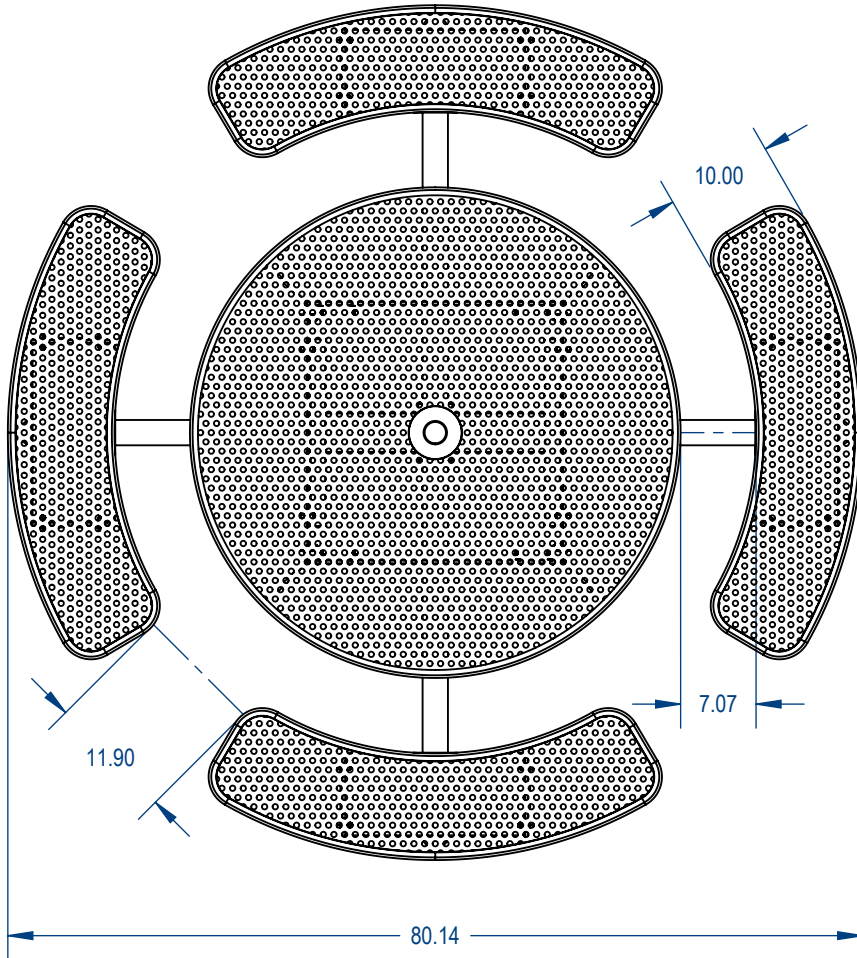

Model Numbers:
 TRD46-B-47-000 - RHINO Coating
 TRD46-D-47-000 - ELITE Coating

TOP VIEW

SIDE VIEW

FurnitureLeisure.com PoolFurnitureSupply.com
 PicnicFurniture.com PicnicTableSupplier.com
 ParkTables.com UBrace.com
 1-800-213-2401 | sales@furnitureleisure.com

TITLE:

Nexus Style Round Table
 Perforated Metal Version

SIZE	DWG. NO.	REV
A	NSRT-IG-003	

WEIGHT: SHEET 3 OF 3