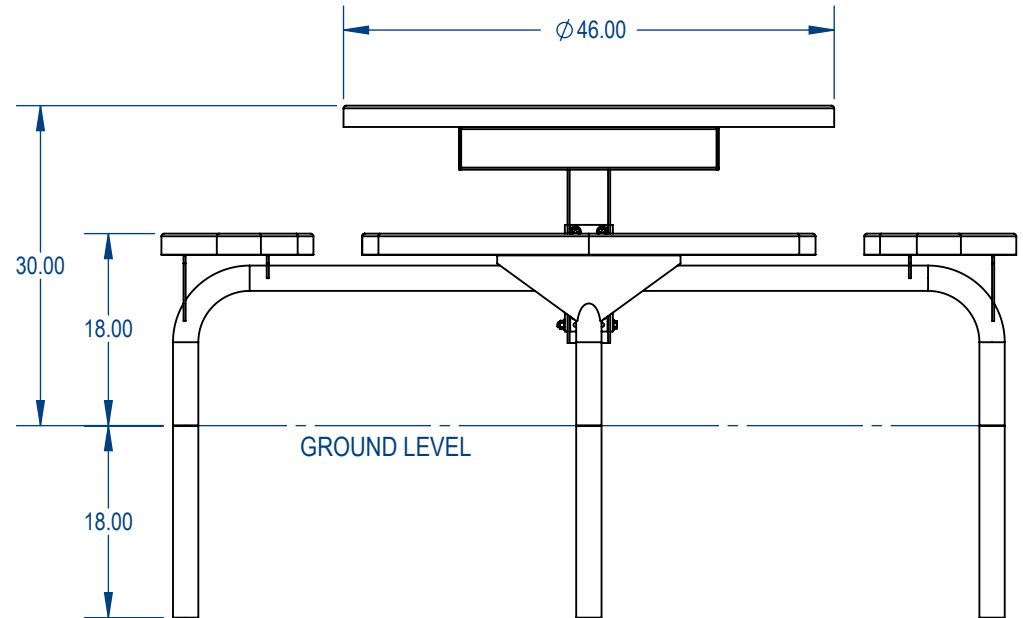

Model Numbers:
 TRD46-B-47-000 - RHINO Coating
 TRD46-D-47-000 - ELITE Coating

TOP VIEW

SIDE VIEW

FurnitureLeisure.com PoolFurnitureSupply.com
 PicnicFurniture.com PicnicTableSupplier.com
 ParkTables.com UBrace.com
 1-800-213-2401 | sales@furnitureleisure.com

TITLE:

Nexus Style Round Table
 Perforated Metal Version

SIZE	DWG. NO.	REV
A	NSRT-IG-003	

WEIGHT: SHEET 3 OF 3