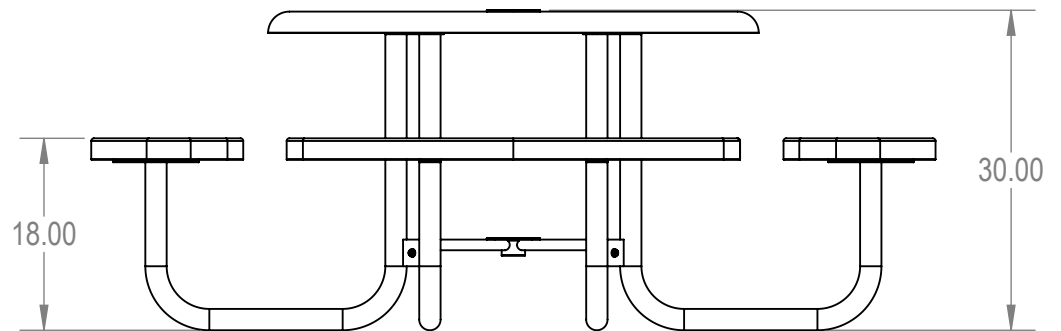

Model Numbers:  
 TRS46-B-04-000- RHINO Coating  
 TRS46-D-04-000- ELITE Coating

FurnitureLeisure.com PoolFurnitureSupply.com  
 PicnicFurniture.com PicnicTableSupplier.com  
 ParkTables.com UBrace.com

	NAME	DATE	<b>TRS46-BD-04-000</b>	
DRAWN	GM	1/3/2016	TITLE:	
SALES APPR.			<b>46" Solid Top Table</b>	
CLIENT APPR.			<b>Punched Steel Seat Version</b>	
MFG APPR.			SIZE	DWG. NO.
Q.A.			<b>A</b>	
Design By -			REV	
CADWorksPro Chicago, IL				
www.cadworkspro.com			WEIGHT:	
			SHEET 3 OF 3	