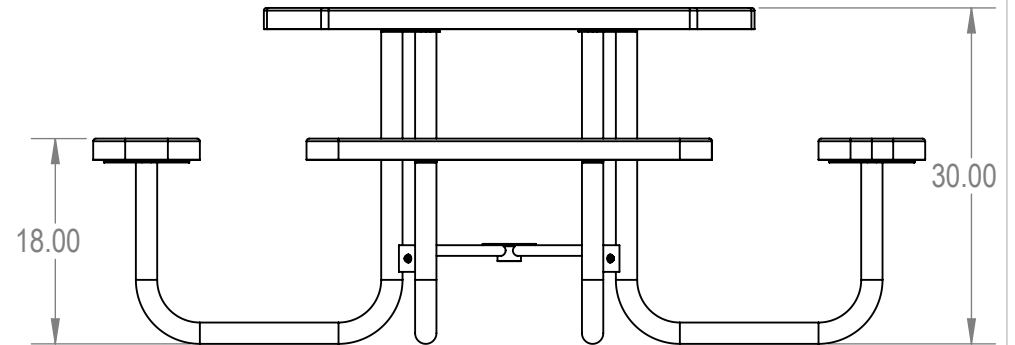

Model Numbers:
TOT46-A-04-000 - RHINO Coating
TOT46-C-04-000 - ELITE Coating

Furniture Leisure
Commercial Site Furnishings

FurnitureLeisure.com PoolFurnitureSupply.com
PicnicFurniture.com PicnicTableSupplier.com
ParkTables.com UBrace.com

1-800-213-2401 | sales@furnitureleisure.com

PROPRIETARY AND CONFIDENTIAL

THE INFORMATION CONTAINED IN THIS DRAWING IS THE SOLE PROPERTY OF Aadvantage Panels & Fence, Inc. PO Box 1790 Whitney, TX. ANY REPRODUCTION IN PART OR AS A WHOLE WITHOUT THE WRITTEN PERMISSION OF Aadvantage Panels & Fence, Inc. PO Box 1790 Whitney, TX. IS PROHIBITED.

	NAME	DATE
DRAWN	GM	1/8/2016
SALES APPR.		
CLIENT APPR.		
MFG APPR.		
Q.A.		

Design By -

CADWorksPro
Chicago, IL

www.cadworkspro.com

TOT46-AC-04-000

TITLE:

Octagon Table
Expanded Metal Version

SIZE
A

DWG. NO.

REV

WEIGHT:

SHEET 2 OF 3