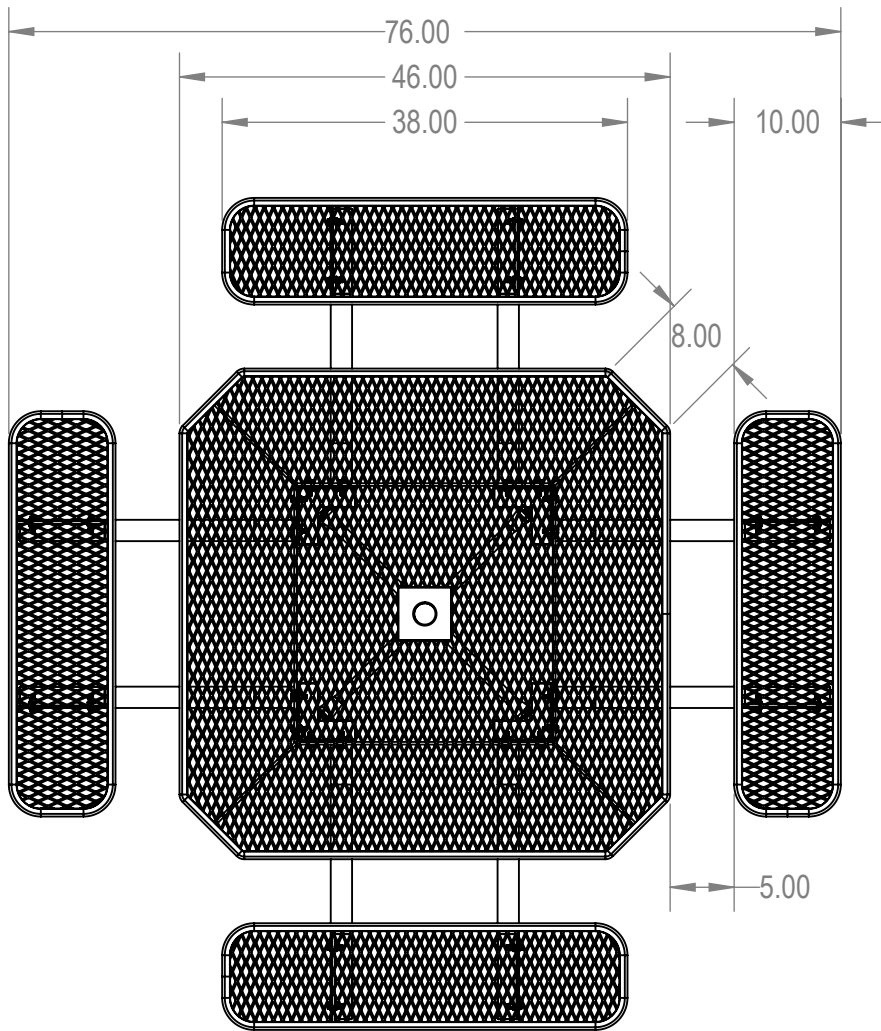

Model Numbers:
 TOT46-A-04-000 - RHINO Coating
 TOT46-C-04-000 - ELITE Coating

 **Furniture Leisure**
 Commercial Site Furnishings

FurnitureLeisure.com PoolFurnitureSupply.com
 PicnicFurniture.com PicnicTableSupplier.com
 ParkTables.com UBrace.com

	NAME	DATE
DRAWN	GM	1/8/2016
SALES APPR.		
CLIENT APPR.		
MFG APPR.		
Q.A.		

Design By -

CADWorksPro
 Chicago, IL

www.cadworkspro.com

TOT46-AC-04-000

TITLE:

Octagon Table
Expanded Metal Version

SIZE
A

DWG. NO.

REV

WEIGHT:

SHEET 2 OF 3