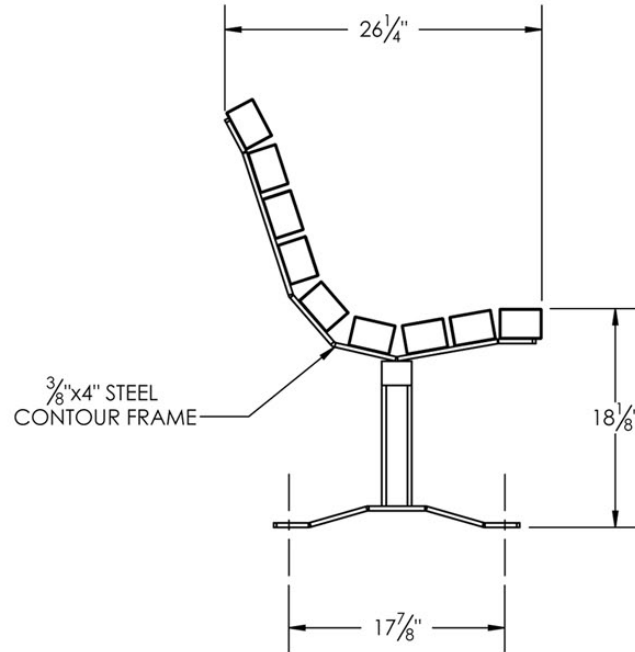

3"x4" RECYCLED PLASTIC

Sheet 1 of 1	Initials	Date	Spec Drawing	Model #: 4CB3RP
Drawn by	BGS	6/5/2014	Description: 4' 3"x4" SURFACE MOUNT COUTOUR BENCH	
			Material: COATED STEEL, RECYCLED PLASTIC	
			Weight: 168 lbs	