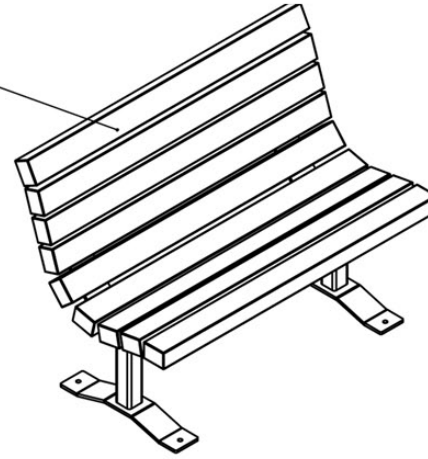

3"x4" RECYCLED PLASTIC

Sheet 1 of 1	Initials	Date	Spec Drawing	Model #: 4CB3RP
Drawn by	BGS	6/5/2014	Description: 4' 3"x4" SURFACE MOUNT COUTOUR BENCH	
			Material: COATED STEEL, RECYCLED PLASTIC	
			Weight: 168 lbs	