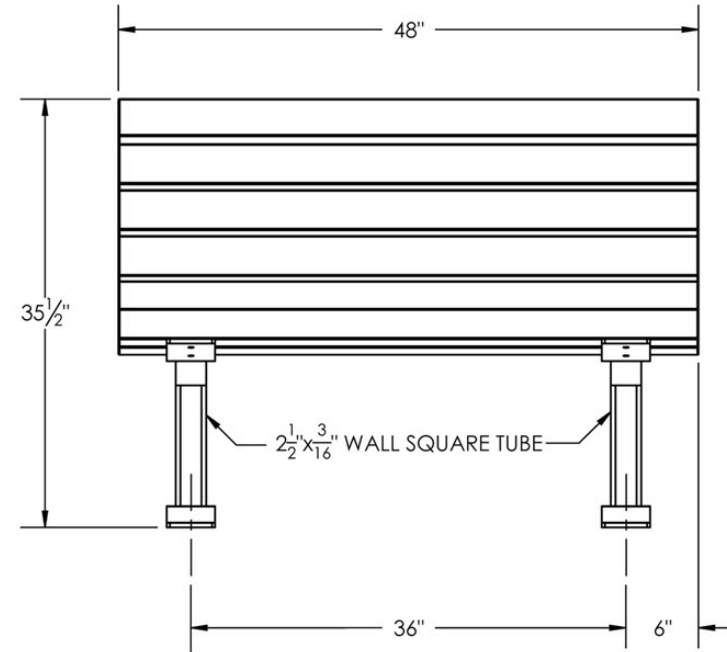

3"x4" RECYCLED PLASTIC

Sheet 1 of 1	Initials	Date	Spec Drawing	Model #: 4CB3RP
Drawn by	BGS	6/5/2014	Description: 4' 3"x4" SURFACE MOUNT COUTOUR BENCH	
			Material: COATED STEEL, RECYCLED PLASTIC	
			Weight: 168 lbs	