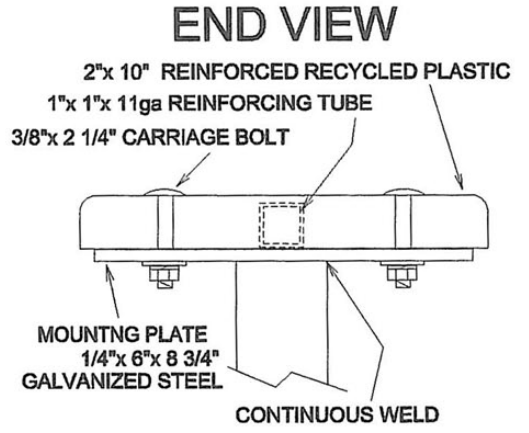

# FURNITURE LEISURE INC

1.800.213.2401 | SALES@FURNITURELEISURE.COM

FurnitureLeisure.com  
PicnicFurniture.com  
ParkTables.com

PoolFurnitureSupply.com  
PicnicTableSupplier.com  
UBrace.com

MODEL	WT.
82SGLRRP	92 lbs.
82SGLRRPMS	92 lbs.
82PGLRRP	88 lbs.

MODEL	SEE ABOVE	WT.	SEE ABOVE
DATE	12/26/00	SCALE	NONE