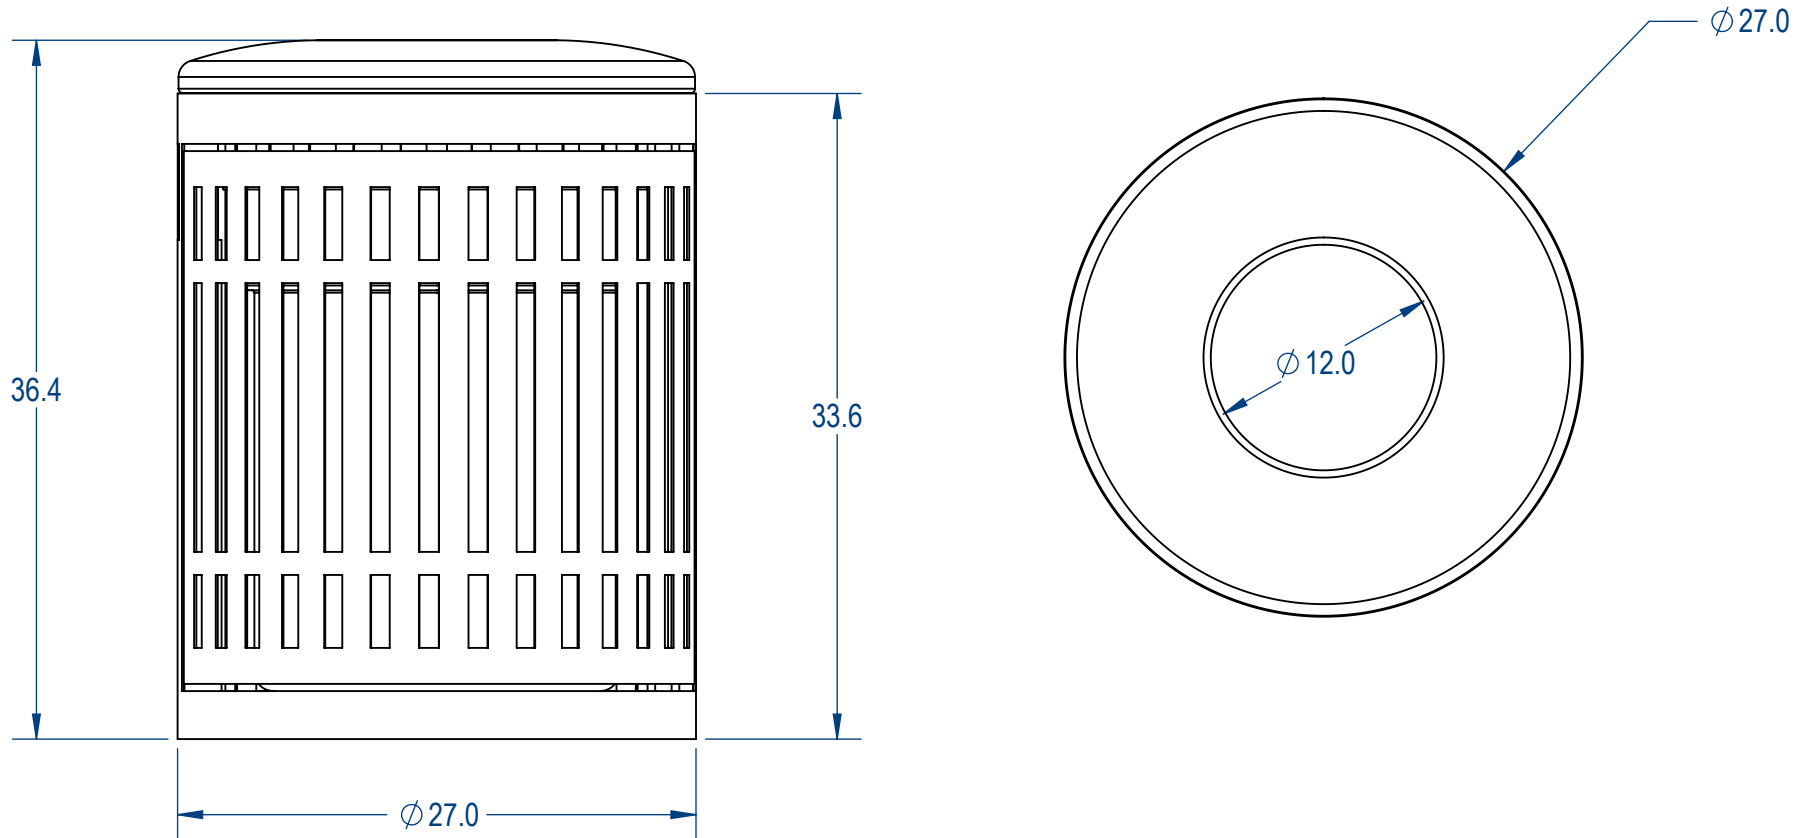

Model Numbers:

RDW32-I-02-000 - RHINO Coating

RDW32-H-02-000 - ELITE Coating

RDW32-G-02-000 - Powder Coated

FurnitureLeisure.com PoolFurnitureSupply.com
PicnicFurniture.com PicnicTableSupplier.com
ParkTables.com UBrace.com

1-800-213-2401 | sales@furnitureleisure.com

PROPRIETARY AND CONFIDENTIAL

THE INFORMATION CONTAINED IN THIS DRAWING IS THE SOLE PROPERTY OF Aadvantage Panels & Fence, Inc. PO Box 1790 Whitney, TX. ANY REPRODUCTION IN PART OR AS A WHOLE WITHOUT THE WRITTEN PERMISSION OF Aadvantage Panels & Fence, Inc. PO Box 1790 Whitney, TX. IS PROHIBITED.

	NAME	DATE	RDW-IHG-02-000	
DRAWN	GM	8/15/2017	TITLE:	
SALES APPR.			Metro Trash Receptacle	
CLIENT APPR.			Flat Top Version Detail	
MFG APPR.			SIZE	DWG. NO.
Q.A.			A	MTR-003
Design By -			WEIGHT:	REV
CADWorksPro Chicago, IL				
www.cadworkspro.com				SHEET 3 OF 3