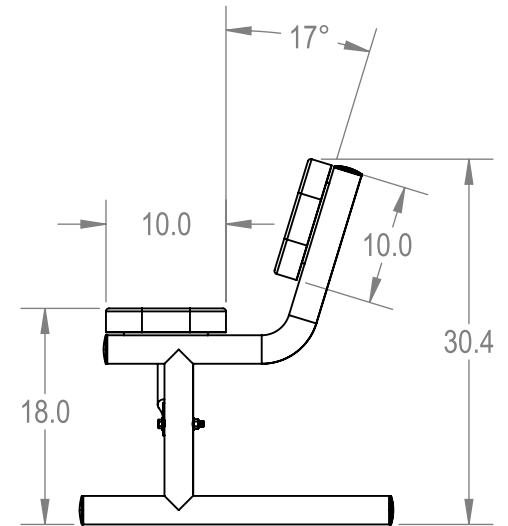

FurnitureLeisure.com PoolFurnitureSupply.com
PicnicFurniture.com PicnicTableSupplier.com
ParkTables.com UBrace.com

1-800-213-2401 | sales@furnitureleisure.com

PROPRIETARY AND CONFIDENTIAL

THE INFORMATION CONTAINED IN THIS DRAWING IS THE SOLE PROPERTY OF Aadvantage Panels & Fence, Inc. PO Box 1790 Whitney, TX. ANY REPRODUCTION IN PART OR AS A WHOLE WITHOUT THE WRITTEN PERMISSION OF Aadvantage Panels & Fence, Inc. PO Box 1790 Whitney, TX. IS PROHIBITED.

NAME DATE
GM 2/20/2016
DRAWN
SALES APPR.
CLIENT APPR.
MFG APPR.
Q.A.
Design By -

CADWorksPro
Chicago, IL

www.cadworkspro.com

BRT15-AC-18-000

TITLE:
15' Rectangular Bench with Back - Portable

Expanded Metal Version

SIZE DWG. NO. REV

A BRT15-A-18-000

WEIGHT: SHEET 2 OF 3