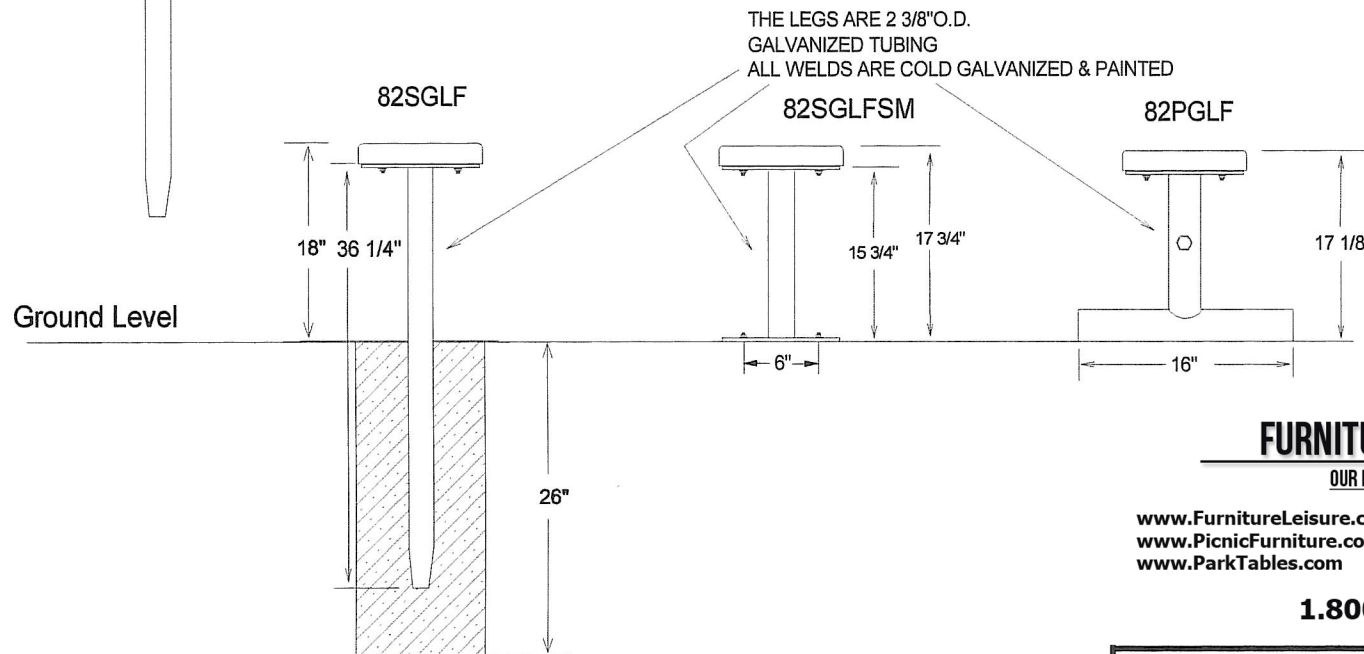

FRONT VIEW

END VIEW

MODEL	WT.
82SGLF	57 lbs.
82SGLFSM	57 lbs.
82PGLF	52 lbs.

THE LEGS ARE 2 3/8" O.D. GALVANIZED TUBING
ALL WELDS ARE COLD GALVANIZED & PAINTED

FURNITURE LEISURE INC

OUR LIST OF WEB STORES

www.FurnitureLeisure.com www.PoolFurnitureSupply.com
www.PicnicFurniture.com www.PicnicTableSupplier.com
www.ParkTables.com www.UBrace.com

1.800.213.2401

REV 10/00

FILE No. 82SGLF,82SGLFSM,82PGLF

MODEL	SEE ABOVE	WT.	SEE ABOVE
DRAWN BY	JB	DATE	10/10/00
SCALE	NONE		