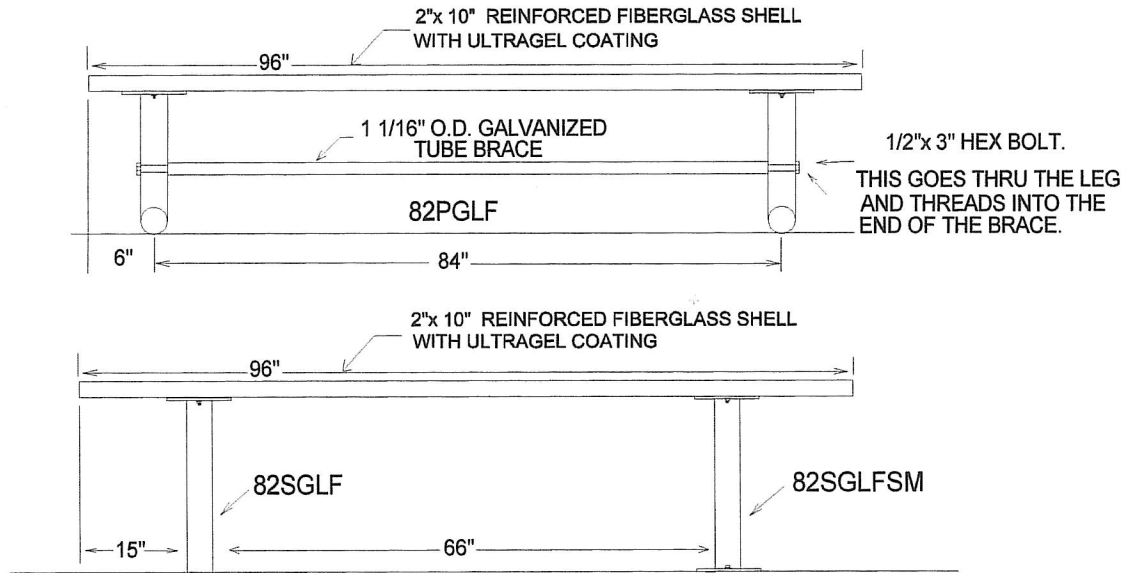

FRONT VIEW

END VIEW

MODEL	WT.
82SGLF	57 lbs.
82SGLFSM	57 lbs.
82PGLF	52 lbs.

THE LEGS ARE 2 3/8" O.D. GALVANIZED TUBING
ALL WELDS ARE COLD GALVANIZED & PAINTED

FURNITURE LEISURE INC

OUR LIST OF WEB STORES

www.FurnitureLeisure.com www.PoolFurnitureSupply.com
www.PicnicFurniture.com www.PicnicTableSupplier.com
www.ParkTables.com www.UBrace.com

1.800.213.2401

REV 10/00

FILE No. 82SGLF,82SGLFSM,82PGLF

MODEL	SEE ABOVE	WT.	SEE ABOVE
DRAWN BY	JB	DATE	10/10/00
SCALE	NONE		