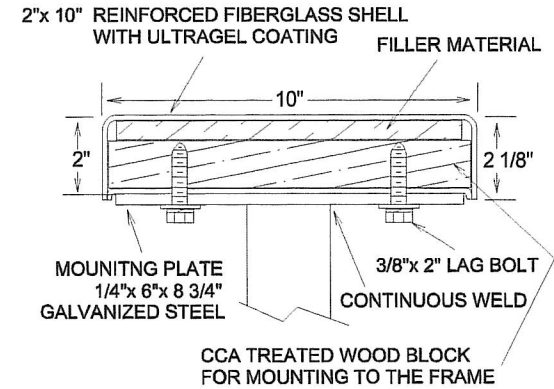

FRONT VIEW

END VIEW

MODEL	WT.
82SGLF	57 lbs.
82SGLFSM	57 lbs.
82PGLF	52 lbs.

THE LEGS ARE 2 3/8" O.D. GALVANIZED TUBING
ALL WELDS ARE COLD GALVANIZED & PAINTED

FURNITURE LEISURE INC

OUR LIST OF WEB STORES

www.FurnitureLeisure.com www.PoolFurnitureSupply.com
www.PicnicFurniture.com www.PicnicTableSupplier.com
www.ParkTables.com www.UBrace.com

1.800.213.2401

REV 10/00

FILE No. 82SGLF,82SGLFSM,82PGLF

MODEL	SEE ABOVE	WT.	SEE ABOVE
DRAWN BY	JB	DATE	10/10/00
SCALE	NONE		