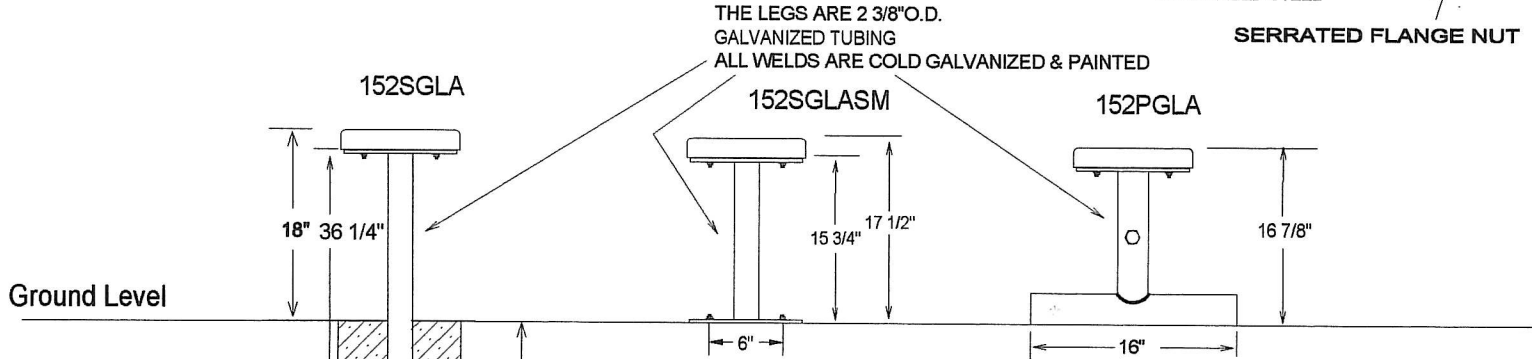

# END VIEW

# END VIEW

MODEL	WT.
152SGLA	59 lbs.
152SGLASM	59 lbs.
152PGLA	67 lbs.