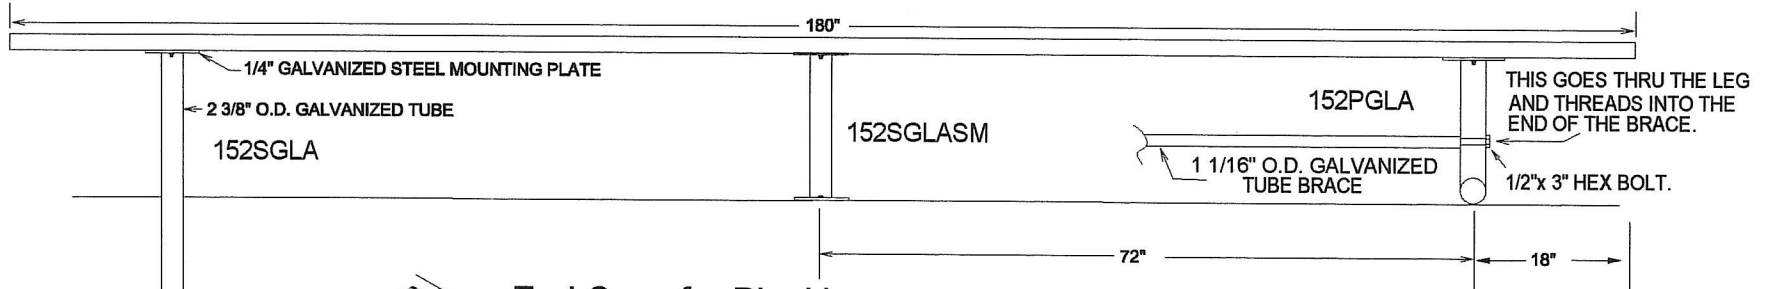

FRONT VIEW

END VIEW

END VIEW

MODEL	WT.
152SGLA	59 lbs.
152SGLASM	59 lbs.
152PGLA	67 lbs.

FURNITURE LEISURE INC

OUR LIST OF WEB STORES

- www.FurnitureLeisure.com
- www.PoolFurnitureSupply.com
- www.PicnicFurniture.com
- www.PicnicTableSupplier.com
- www.ParkTables.com
- www.UBrace.com

1.800.213.2401

REV 10/00
FILE No. 152SGLA, 152SGLASM, 152PGLA

DRAWN BY **JB** DATE **10/10/00** SCALE **NONE**