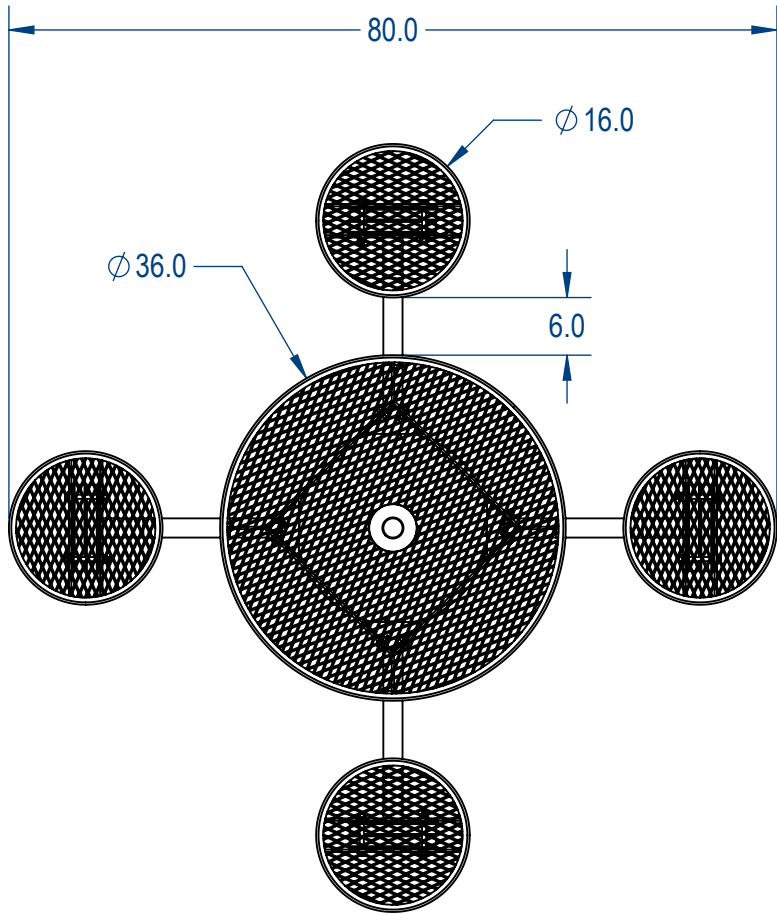

Model Numbers:  
 TRD36-A-65-000 - RHINO Coating  
 TRD36-C-65-000 - ELITE Coating

**Furniture Leisure**  
 Commercial Site Furnishings

FurnitureLeisure.com PoolFurnitureSupply.com  
 PicnicFurniture.com PicnicTableSupplier.com  
 ParkTables.com UBrace.com  
 1-800-213-2401 | sales@furnitureleisure.com

	NAME	DATE
DRAWN	GM	8/1/2017
SALES APPR.		
CLIENT APPR.		
MFG APPR.		
Q.A.		
Design By -		
CADWorksPro Chicago, IL		
www.cadworkspro.com		

<b>TRD36-AC-65-000</b>		
TITLE: <b>Round Table with seats</b>		
SIZE <b>A</b>	DWG NO. <b>Expanded Metal Version RRT-002</b>	REV
WEIGHT:		SHEET 2 OF 3