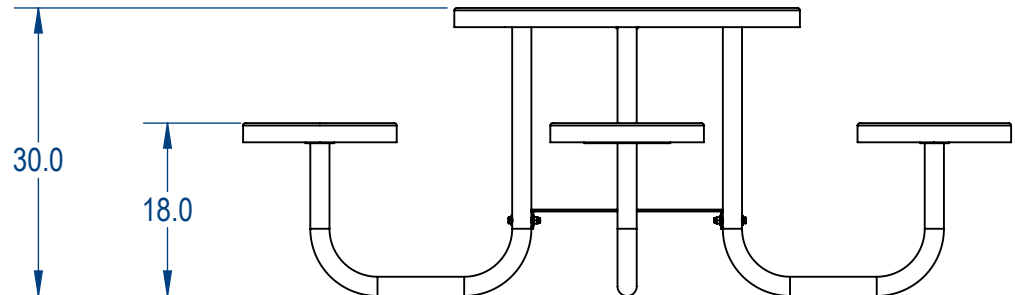

Model Numbers:
TRD36-A-65-000 - RHINO Coating
TRD36-C-65-000 - ELITE Coating

Furniture Leisure
Commercial Site Furnishings

FurnitureLeisure.com PoolFurnitureSupply.com
PicnicFurniture.com PicnicTableSupplier.com
ParkTables.com UBrace.com
1-800-213-2401 | sales@furnitureleisure.com

PROPRIETARY AND CONFIDENTIAL
THE INFORMATION CONTAINED IN THIS DRAWING IS THE SOLE PROPERTY OF Aadvantage Panels & Fence, Inc. PO Box 1790 Whitney, TX. ANY REPRODUCTION IN PART OR AS A WHOLE WITHOUT THE WRITTEN PERMISSION OF Aadvantage Panels & Fence, Inc. PO Box 1790 Whitney, TX. IS PROHIBITED.

	NAME	DATE
DRAWN	GM	8/1/2017
SALES APPR.		
CLIENT APPR.		
MFG APPR.		
Q.A.		
Design By -		
CADWorksPro Chicago, IL		
www.cadworkspro.com		

TRD36-AC-65-000		
TITLE: Round Table with seats		
SIZE A	DWG NO. Expanded Metal Version RRT-002	REV
WEIGHT:		SHEET 2 OF 3