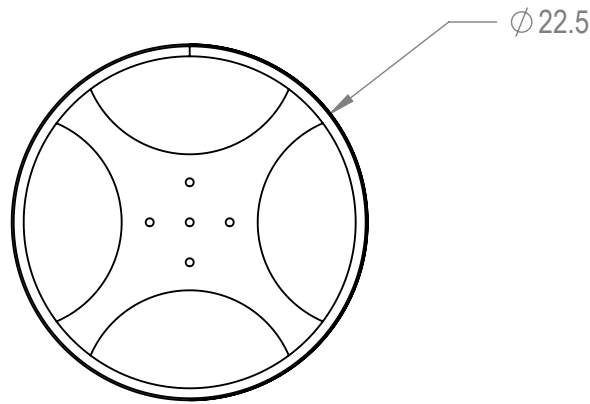

Model Numbers:
 RRD32-A-00-000 - RHINO Coating
 RRD32-C-00-000 - ELITE Coating

 **Furniture Leisure**
 Commercial Site Furnishings

FurnitureLeisure.com PoolFurnitureSupply.com
 PicnicFurniture.com PicnicTableSupplier.com
 ParkTables.com UBrace.com
 1-800-213-2401 | sales@furnitureleisure.com

	NAME	DATE	RRD32-AC-00-000	
DRAWN	GM	2/23/2016	TITLE:	
SALES APPR.			32 Gallon Trash Receptacle	
CLIENT APPR.			Expanded Metal Version	
MFG APPR.			SIZE	DWG. NO.
Q.A.			A	RRD32-A-00-000
Design By -			WEIGHT:	REV
CADWorksPro Chicago, IL				1
www.cadworkspro.com				SHEET 1 OF 4