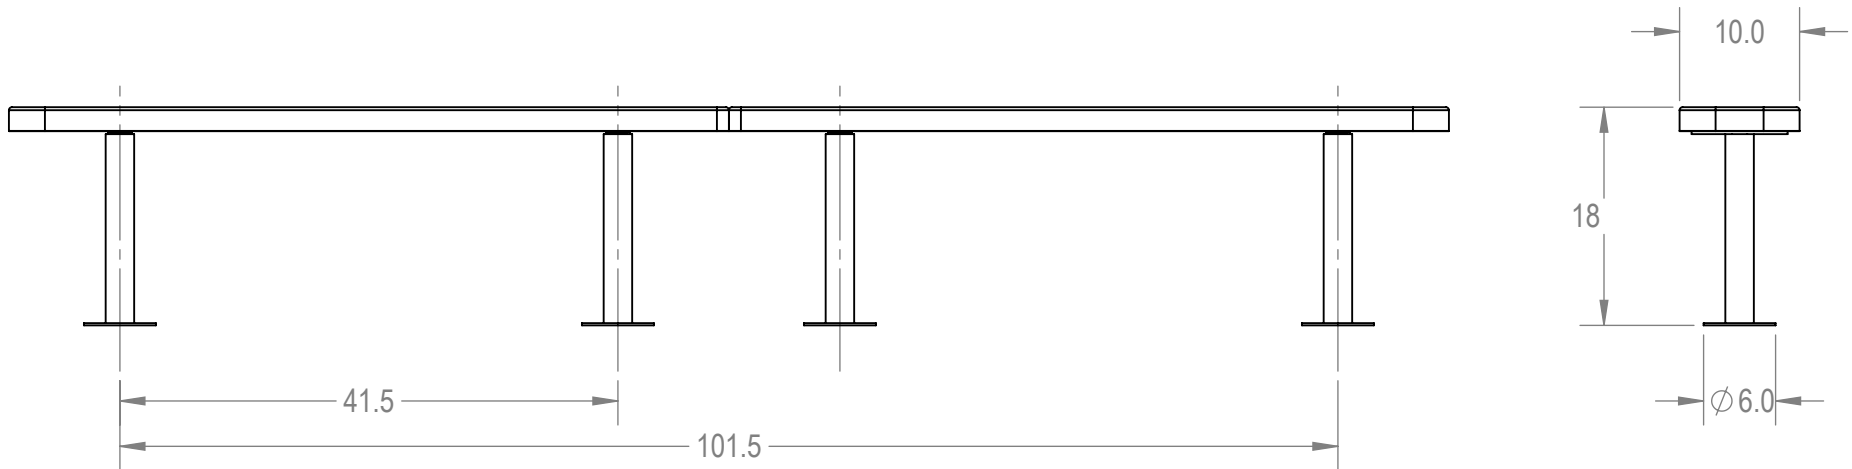

Model Numbers:
BRT10-B-23-000 - RHINO Coating
BRT10-D-23-000 - ELITE Coating

FurnitureLeisure.com PoolFurnitureSupply.com
PicnicFurniture.com PicnicTableSupplier.com
ParkTables.com UBrace.com
1-800-213-2401 | sales@furnitureleisure.com

PROPRIETARY AND CONFIDENTIAL
THE INFORMATION CONTAINED IN THIS DRAWING IS THE SOLE PROPERTY OF Aadvantage Panels & Fence, Inc. PO Box 1790 Whitney, TX. ANY REPRODUCTION IN PART OR AS A WHOLE WITHOUT THE WRITTEN PERMISSION OF Aadvantage Panels & Fence, Inc. PO Box 1790 Whitney, TX. IS PROHIBITED.

	NAME	DATE
DRAWN	GM	2/20/2016
SALES APPR.		
CLIENT APPR.		
MFG APPR.		
Q.A.		

Design By -
CADWorksPro
Chicago, IL
www.cadworkspro.com

BRT10-BD-23-000		
TITLE: 10' Rectangular Bench without Back - Surface Mount		
Perforated Metal Version		
SIZE	DWG. NO.	REV
A	BRT10-B-23-000	
WEIGHT:		SHEET 3 OF 3