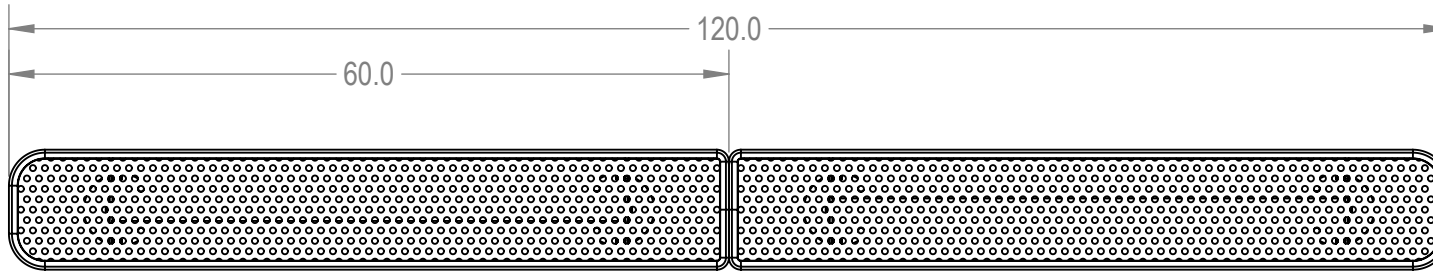

Model Numbers:  
 BRT10-B-23-000 - RHINO Coating  
 BRT10-D-23-000 - ELITE Coating

FurnitureLeisure.com PoolFurnitureSupply.com  
 PicnicFurniture.com PicnicTableSupplier.com  
 ParkTables.com UBrace.com  
 1-800-213-2401 | sales@furnitureleisure.com

	NAME	DATE
DRAWN	GM	2/20/2016
SALES APPR.		
CLIENT APPR.		
MFG APPR.		
Q.A.		

Design By -  
**CADWorksPro**  
 Chicago, IL  
 www.cadworkspro.com

<b>BRT10-BD-23-000</b>		
TITLE: 10' Rectangular Bench without Back - Surface Mount		
Perforated Metal Version		
SIZE	DWG. NO.	REV
<b>A</b>	<b>BRT10-B-23-000</b>	
WEIGHT:		SHEET 3 OF 3