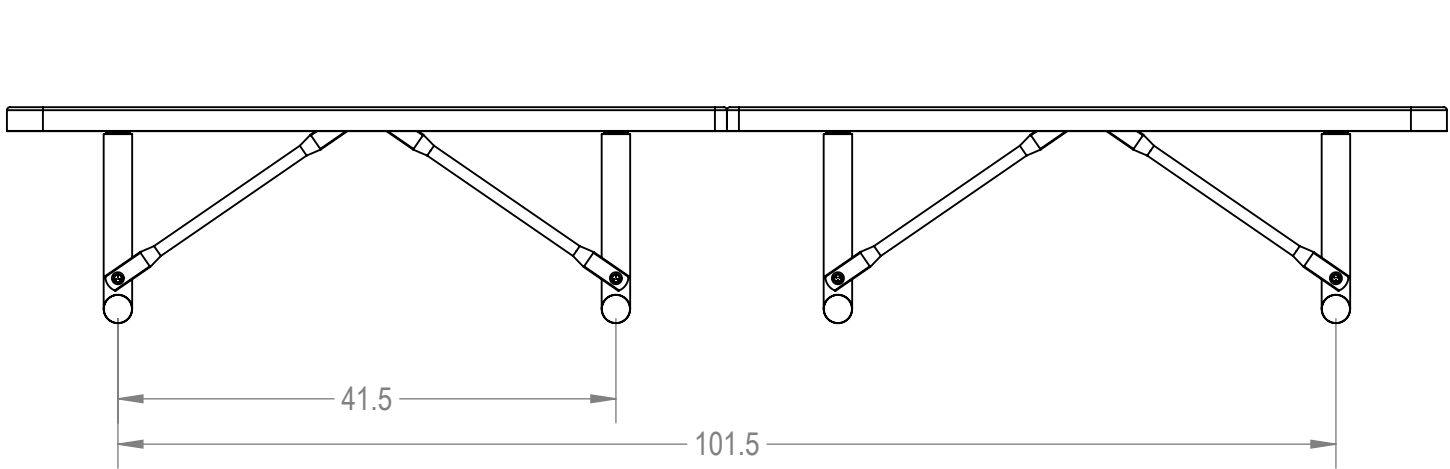

Model Numbers:
BRT10-B-21-000 - RHINO Coating
BRT10-D-21-000 - ELITE Coating

Furniture Leisure
Commercial Site Furnishings

FurnitureLeisure.com PoolFurnitureSupply.com
PicnicFurniture.com PicnicTableSupplier.com
ParkTables.com UBrace.com

1-800-213-2401 | sales@furnitureleisure.com

PROPRIETARY AND CONFIDENTIAL
THE INFORMATION CONTAINED IN THIS DRAWING IS THE SOLE PROPERTY OF Aadvantage Panels & Fence, Inc. PO Box 1790 Whitney, TX. ANY REPRODUCTION IN PART OR AS A WHOLE WITHOUT THE WRITTEN PERMISSION OF Aadvantage Panels & Fence, Inc. PO Box 1790 Whitney, TX. IS PROHIBITED.

	NAME	DATE
DRAWN	GM	2/20/2016
SALES APPR.		
CLIENT APPR.		
MFG APPR.		
Q.A.		

Design By -
CADWorksPro
Chicago, IL
www.cadworkspro.com

BRT10-BD-21-000

TITLE:
10' Rectangular Bench without Back - Portable

Perforated Metal Version

SIZE	DWG. NO.	REV
A	BRT10-B-21-000	

WEIGHT: SHEET 3 OF 3