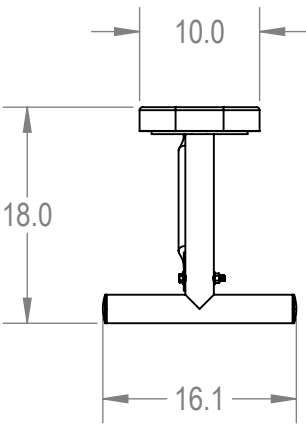

Model Numbers:
BRT10-B-21-000 - RHINO Coating
BRT10-D-21-000 - ELITE Coating

Furniture Leisure
Commercial Site Furnishings

FurnitureLeisure.com PoolFurnitureSupply.com
PicnicFurniture.com PicnicTableSupplier.com
ParkTables.com UBrace.com

1-800-213-2401 | sales@furnitureleisure.com

PROPRIETARY AND CONFIDENTIAL
THE INFORMATION CONTAINED IN THIS DRAWING IS THE SOLE PROPERTY OF Aadvantage Panels & Fence, Inc. PO Box 1790 Whitney, TX. ANY REPRODUCTION IN PART OR AS A WHOLE WITHOUT THE WRITTEN PERMISSION OF Aadvantage Panels & Fence, Inc. PO Box 1790 Whitney, TX. IS PROHIBITED.

	NAME	DATE
DRAWN	GM	2/20/2016
SALES APPR.		
CLIENT APPR.		
MFG APPR.		
Q.A.		

Design By -
CADWorksPro
Chicago, IL
www.cadworkspro.com

BRT10-BD-21-000

TITLE:
10' Rectangular Bench without Back - Portable

Perforated Metal Version

SIZE	DWG. NO.	REV
A	BRT10-B-21-000	

WEIGHT: SHEET 3 OF 3