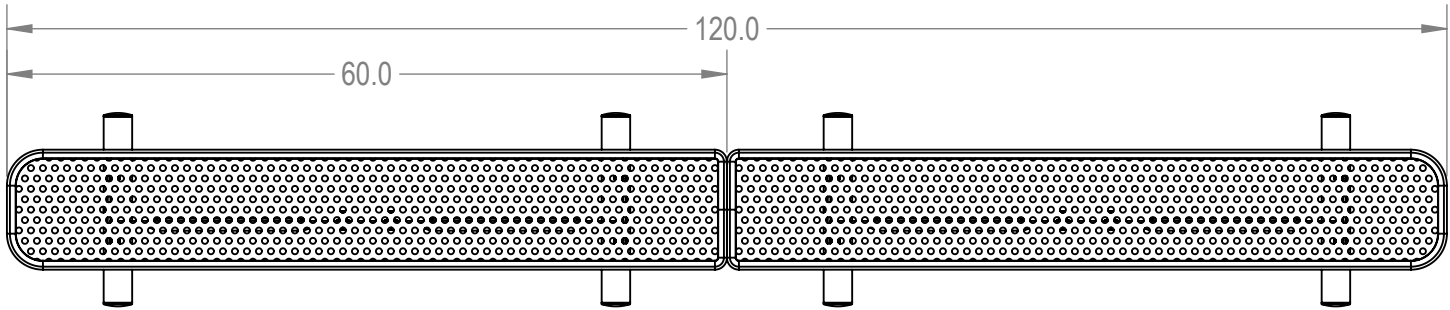

Model Numbers:
 BRT10-B-21-000 - RHINO Coating
 BRT10-D-21-000 - ELITE Coating

 **Furniture Leisure**
 Commercial Site Furnishings

FurnitureLeisure.com PoolFurnitureSupply.com
 PicnicFurniture.com PicnicTableSupplier.com
 ParkTables.com UBrace.com

	NAME	DATE
DRAWN	GM	2/20/2016
SALES APPR.		
CLIENT APPR.		
MFG APPR.		
Q.A.		

Design By -
CADWorksPro
 Chicago, IL
www.cadworkspro.com

BRT10-BD-21-000

TITLE:
 10' Rectangular Bench without Back - Portable

Perforated Metal Version

SIZE	DWG. NO.	REV
A	BRT10-B-21-000	

WEIGHT: SHEET 3 OF 3