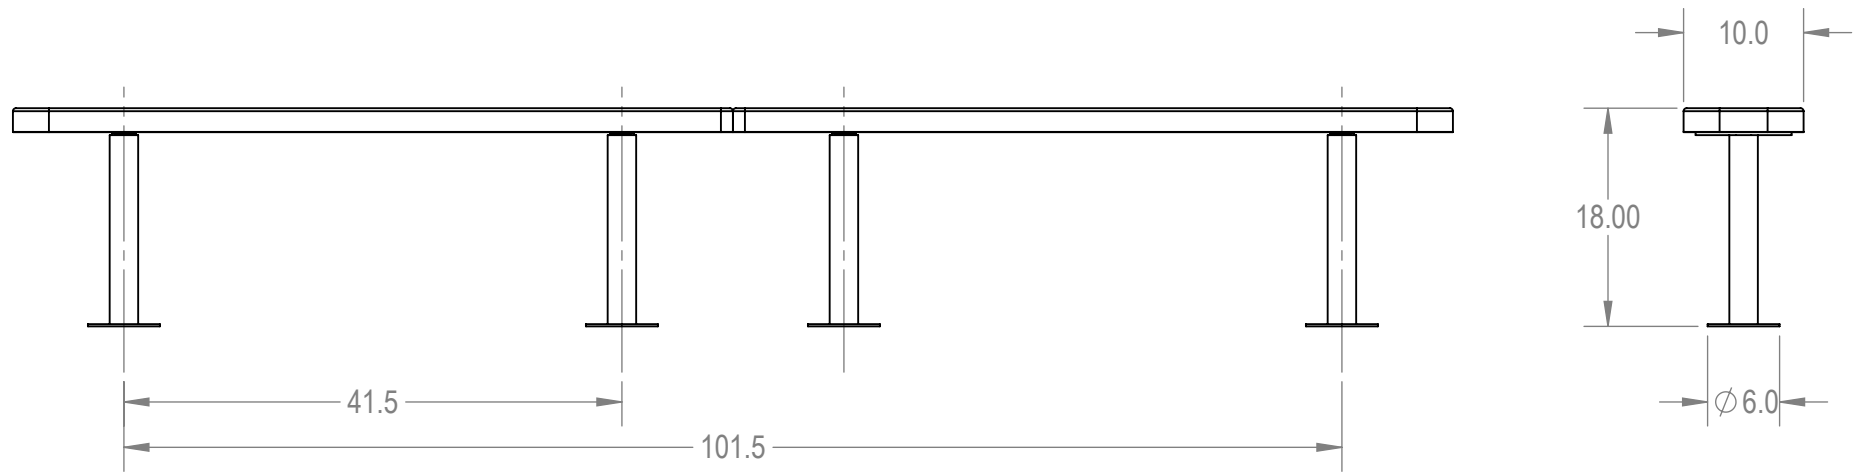

Model Numbers:
 BRT10-A-23-000 - RHINO Coating
 BRT10-C-23-000 - ELITE Coating

Furniture Leisure
 Commercial Site Furnishings

FurnitureLeisure.com PoolFurnitureSupply.com
 PicnicFurniture.com PicnicTableSupplier.com
 ParkTables.com UBrace.com

	NAME	DATE
DRAWN	GM	2/20/2016
SALES APPR.		
CLIENT APPR.		
MFG APPR.		
Q.A.		

Design By -
CADWorksPro
 Chicago, IL
www.cadworkspro.com

BRT10-AC-23-000		
TITLE: 10' Rectangular Bench without Back - Surface Mount		
Expanded Metal Version		
SIZE	DWG. NO.	REV
A	BRT10-A-23-000	
WEIGHT:		SHEET 2 OF 3