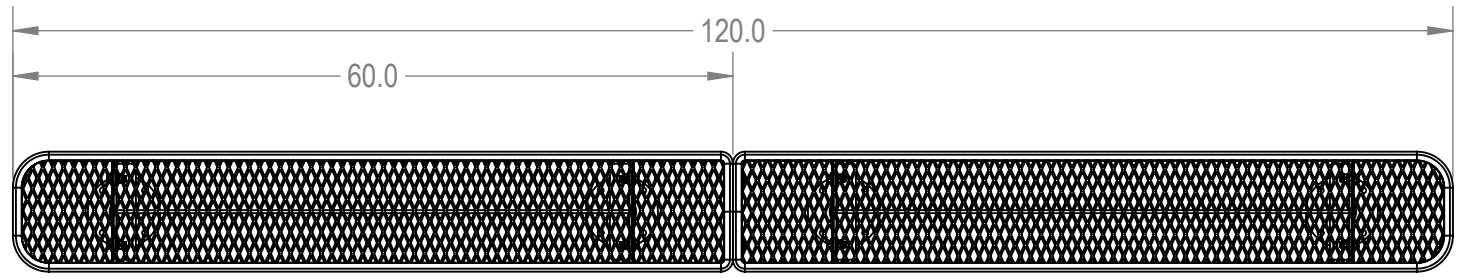

Model Numbers:
 BRT10-A-23-000 - RHINO Coating
 BRT10-C-23-000 - ELITE Coating

Furniture Leisure
 Commercial Site Furnishings

FurnitureLeisure.com PoolFurnitureSupply.com
 PicnicFurniture.com PicnicTableSupplier.com
 ParkTables.com UBrace.com

	NAME	DATE
DRAWN	GM	2/20/2016
SALES APPR.		
CLIENT APPR.		
MFG APPR.		
Q.A.		

Design By -
CADWorksPro
 Chicago, IL
www.cadworkspro.com

BRT10-AC-23-000		
TITLE: 10' Rectangular Bench without Back - Surface Mount		
Expanded Metal Version		
SIZE	DWG. NO.	REV
A	BRT10-A-23-000	
WEIGHT:		SHEET 2 OF 3