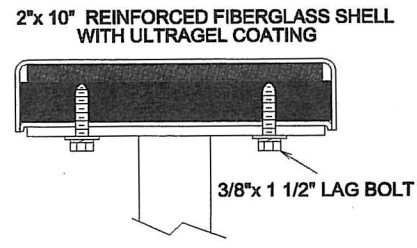

82PGLA

82PGLP

82PGLF

ATTACH THE LEG ASSEMBLIES TO THE PLANKING WITH HARDWARE SHOWN ABOVE

THIS 3" x 1/2" HEX BOLT GOES THROUGH THE LEG AND SCREWS INTO THE BRACE

FURNITURE LEISURE INC

OUR LIST OF WEB STORES

www.FurnitureLeisure.com
www.PicnicFurniture.com
www.ParkTables.com