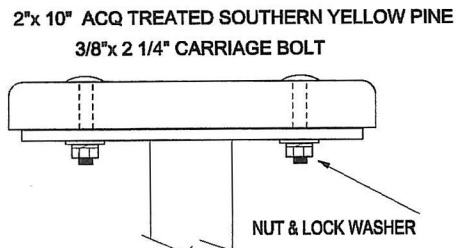

82PGLA

82PGLP

82PGLF

ATTACH THE LEG ASSEMBLIES TO THE PLANKING WITH HARDWARE SHOWN ABOVE

THIS 3" x 1/2" HEX BOLT GOES THROUGH THE LEG AND SCREWS INTO THE BRACE

FURNITURE LEISURE INC

OUR LIST OF WEB STORES

www.FurnitureLeisure.com
www.PicnicFurniture.com
www.ParkTables.com