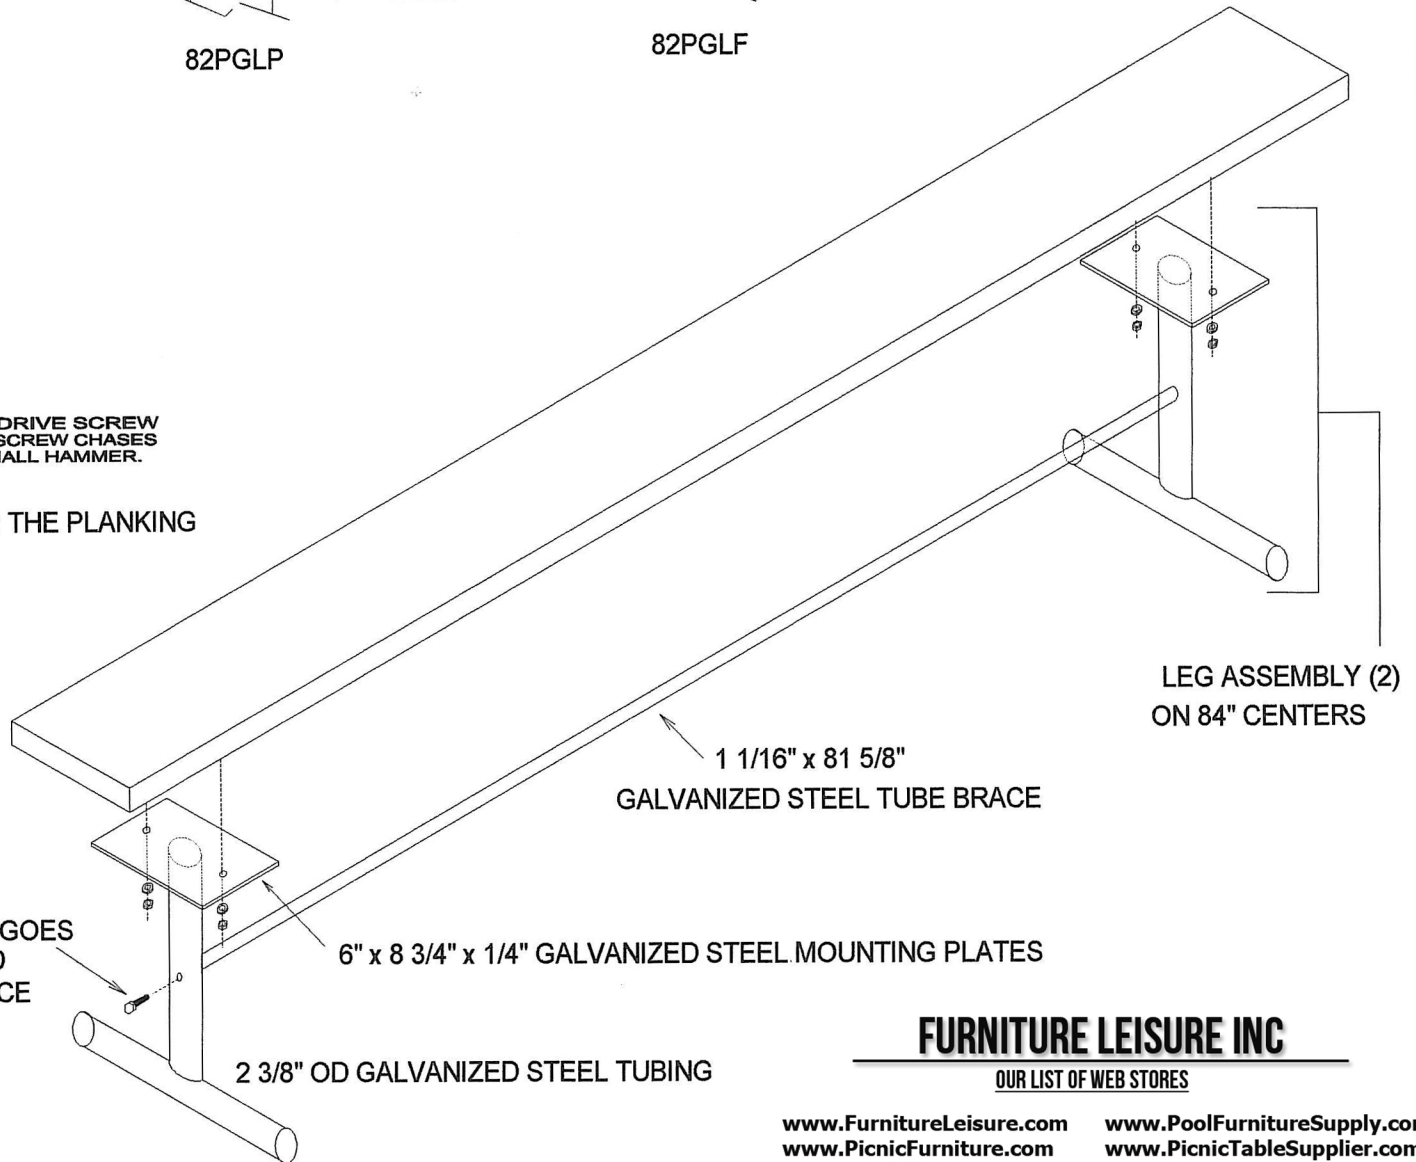

82PGLA

82PGLP

82PGLF

ATTACH THE LEG ASSEMBLIES TO THE PLANKING WITH HARDWARE SHOWN ABOVE

THIS 3" x 1/2" HEX BOLT GOES THROUGH THE LEG AND SCREWS INTO THE BRACE

FURNITURE LEISURE INC

OUR LIST OF WEB STORES

www.FurnitureLeisure.com
www.PicnicFurniture.com
www.ParkTables.com

www.PoolFurnitureSupply.com
www.PicnicTableSupplier.com
www.UBrace.com

FILE NO. 82PGLP, 82PGLF, 82PGLP

1.800.213.2401