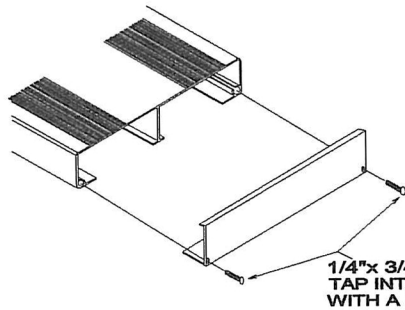

82PGLA

82PGLP

82PGLF

ATTACH THE LEG ASSEMBLIES TO THE PLANKING WITH HARDWARE SHOWN ABOVE

THIS 3" x 1/2" HEX BOLT GOES THROUGH THE LEG AND SCREWS INTO THE BRACE

FURNITURE LEISURE INC

OUR LIST OF WEB STORES

www.FurnitureLeisure.com
www.PicnicFurniture.com
www.ParkTables.com