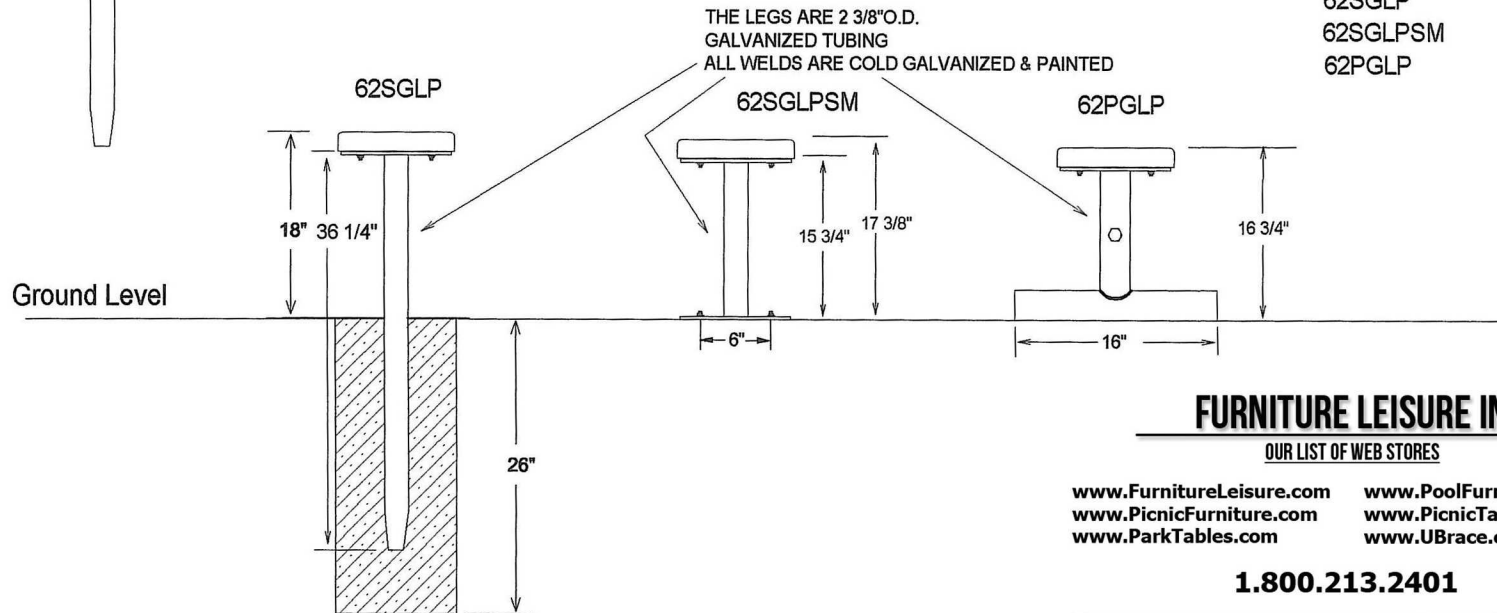

MODEL	WT.
62SGLP	46 lbs.
62SGLPSM	46 lbs.
62PGLP	48 lbs.

FURNITURE LEISURE INC

OUR LIST OF WEB STORES

- www.FurnitureLeisure.com
- www.PoolFurnitureSupply.com
- www.PicnicFurniture.com
- www.PicnicTableSupplier.com
- www.ParkTables.com
- www.UBrace.com

1.800.213.2401

REV 7/00
FILE No. 62SGLP,62SGLPSM,62PGLP

MODEL	SEE ABOVE	WT.	SEE ABOVE
DRAWN BY	JBJ	DATE	7/24/00
		SCALE	NONE