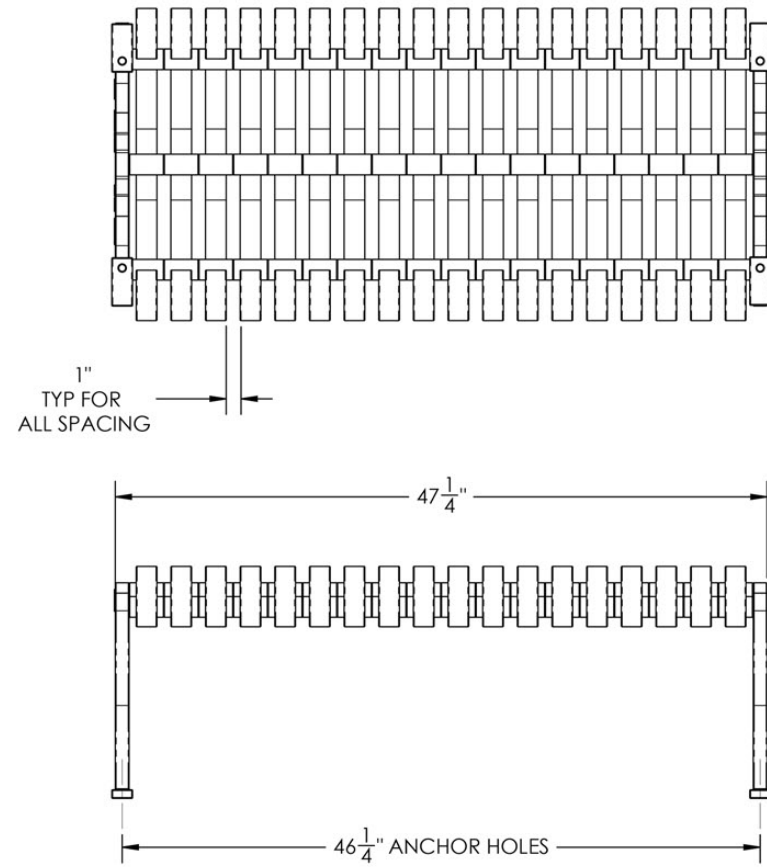

NOTE:
It is not recommended to locate anchor bolts until the bench is in place. Anchor bolts not included.

DESCRIPTION:	
IRON VALLEY BACKLESS BENCH - 4FT	
WEIGHT: 115 LBS	SCALE: 1:9
MODEL NUMBER:	SIZE
IVBBS - 48"	B