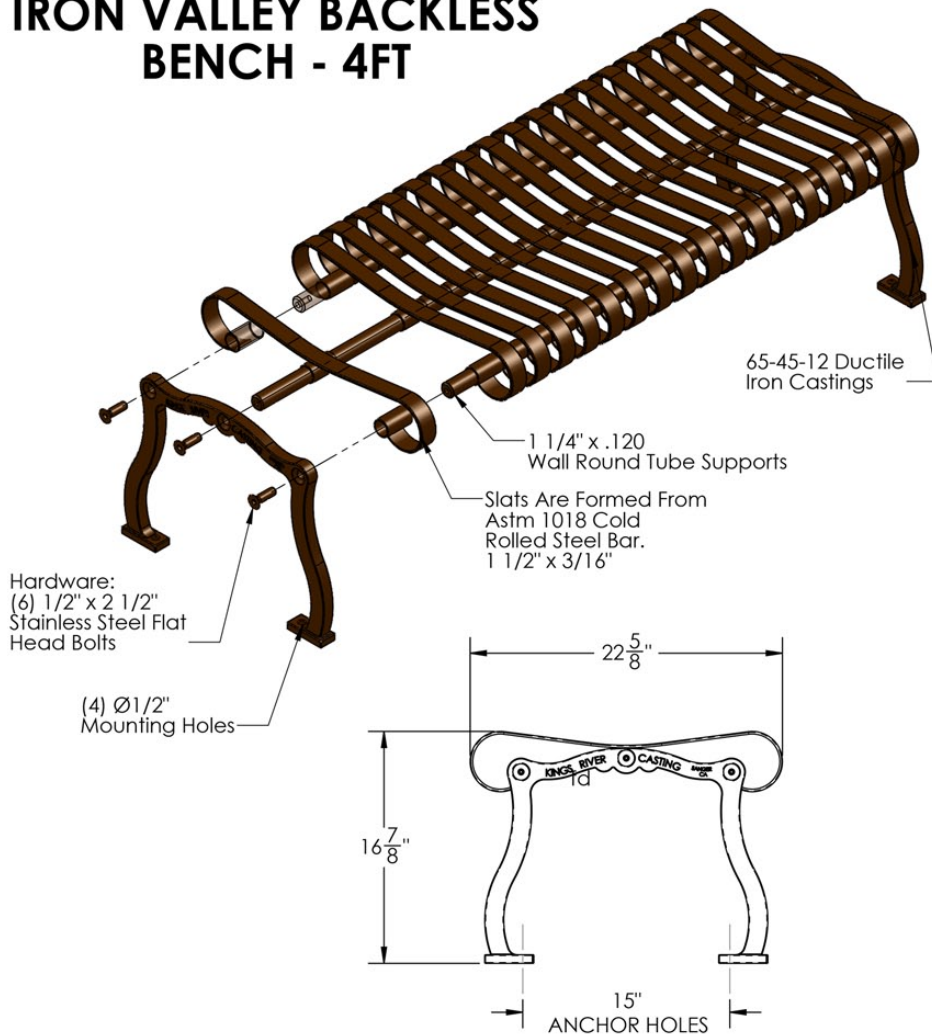

FURNITURE LEISURE INC

1.800.213.2401 | SALES@FURNITURELEISURE.COM

FurnitureLeisure.com
PicnicFurniture.com
ParkTables.com

PoolFurnitureSupply.com
PicnicTableSupplier.com
UBrace.com

PRODUCT SPECIFICATIONS

IRON VALLEY BACKLESS BENCH - 4FT

- All metal fabricated parts are etched, phosphatized, preheated, primer powder coated, and final coat electrostatically powder coated.
- Colors include: Black, Evergreen, Dark Green White, Tan, Dark Brown, and Blue.
- Special order colors available.
- This product can ship either knocked down or assembled.

NOTE:
It is not recommended to locate anchor bolts until the bench is in place. Anchor bolts not included.

DESCRIPTION:	
IRON VALLEY BACKLESS BENCH - 4FT	
WEIGHT: 115 LBS	SCALE: 1:9
MODEL NUMBER:	SIZE
IVBBS - 48"	B