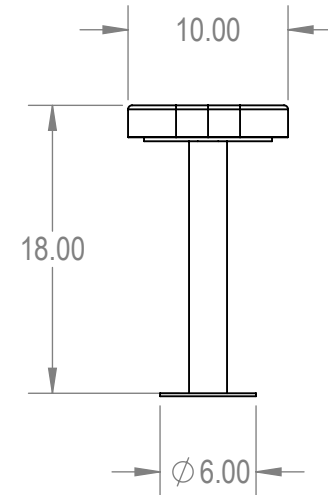

Model Numbers:
BRT08-B-23-000 - RHINO Coating
BRT08-D-23-000 - ELITE Coating

Furniture Leisure
Commercial Site Furnishings

FurnitureLeisure.com PoolFurnitureSupply.com
PicnicFurniture.com PicnicTableSupplier.com
ParkTables.com UBrace.com
1-800-213-2401 | sales@furnitureleisure.com

PROPRIETARY AND CONFIDENTIAL
THE INFORMATION CONTAINED IN THIS DRAWING IS THE SOLE PROPERTY OF Advantage Panels & Fence, Inc. PO Box 1790 Whitney, TX. ANY REPRODUCTION IN PART OR AS A WHOLE WITHOUT THE WRITTEN PERMISSION OF Advantage Panels & Fence, Inc. PO Box 1790 Whitney, TX. IS PROHIBITED.

	NAME	DATE
DRAWN	GM	1/25/2016
SALES APPR.		
CLIENT APPR.		
MFG APPR.		
Q.A.		
Design By -		
CADWorksPro Chicago, IL		
www.cadworkspro.com		

BRT08-BD-23-000		
TITLE: 8Ft Rectangular Bench without Back Inground - Perforated Metal		
SIZE A	DWG. NO. BRT08-B-23-000	REV
WEIGHT:		SHEET 3 OF 3