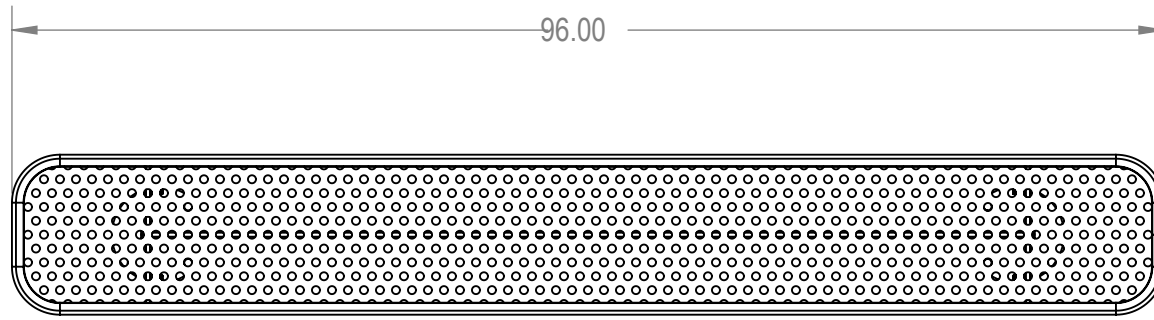

Model Numbers:
 BRT08-B-23-000 - RHINO Coating
 BRT08-D-23-000 - ELITE Coating

Furniture Leisure
 Commercial Site Furnishings

FurnitureLeisure.com PoolFurnitureSupply.com
 PicnicFurniture.com PicnicTableSupplier.com
 ParkTables.com UBrace.com
 1-800-213-2401 | sales@furnitureleisure.com

	NAME	DATE
DRAWN	GM	1/25/2016
SALES APPR.		
CLIENT APPR.		
MFG APPR.		
Q.A.		
Design By -		
CADWorksPro Chicago, IL		
www.cadworkspro.com		

BRT08-BD-23-000		
TITLE: 8Ft Rectangular Bench without Back Inground - Perforated Metal		
SIZE A	DWG. NO. BRT08-B-23-000	REV
WEIGHT:		SHEET 3 OF 3