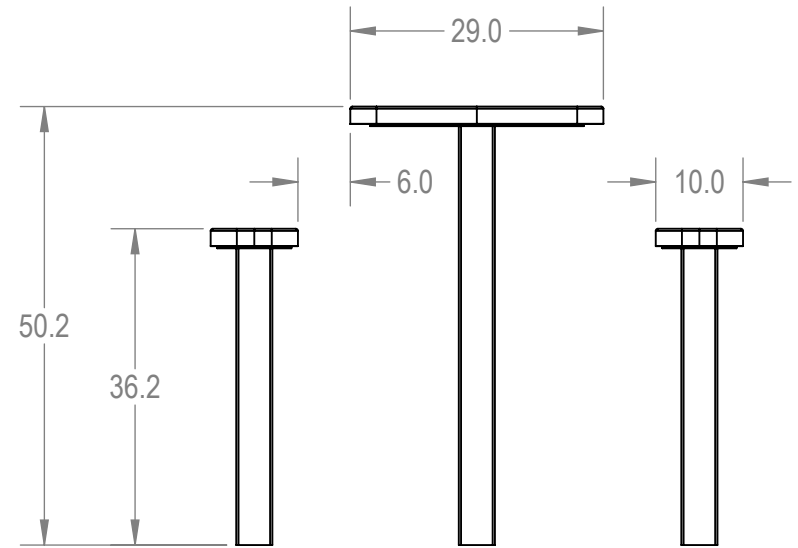

Furniture Leisure

Commercial Site Furnishings

1-800-213-2401 | sales@furnitureleisure.com

FurnitureLeisure.com PoolFurnitureSupply.com

PicnicFurniture.com PicnicTableSupplier.com

ParkTables.com UBrace.com

Model Numbers:

TRT08-B-10-001 - RHINO Coating

TRT08-D-10-001 - ELITE Coating

PROPRIETARY AND CONFIDENTIAL

THE INFORMATION CONTAINED IN THIS DRAWING IS THE SOLE PROPERTY OF Advantage Panels & Fence, Inc. PO Box 1790 Whitney, TX. ANY REPRODUCTION IN PART OR AS A WHOLE WITHOUT THE WRITTEN PERMISSION OF Advantage Panels & Fence, Inc. PO Box 1790 Whitney, TX. IS PROHIBITED.

	NAME	DATE
DRAWN	GM	2/23/2016
SALES APPR.		
CLIENT APPR.		
MFG APPR.		
Q.A.		

Design By -

CADWorksPro
Chicago, IL

www.cadworkspro.com

TRT08-BD-10-001

TITLE:
8' Independent Accessible Pedestal Table - Inground

Perforated Metal Version

SIZE	DWG. NO.	REV
A	TRT08-BD-10-001	

WEIGHT:

SHEET 3 OF 3