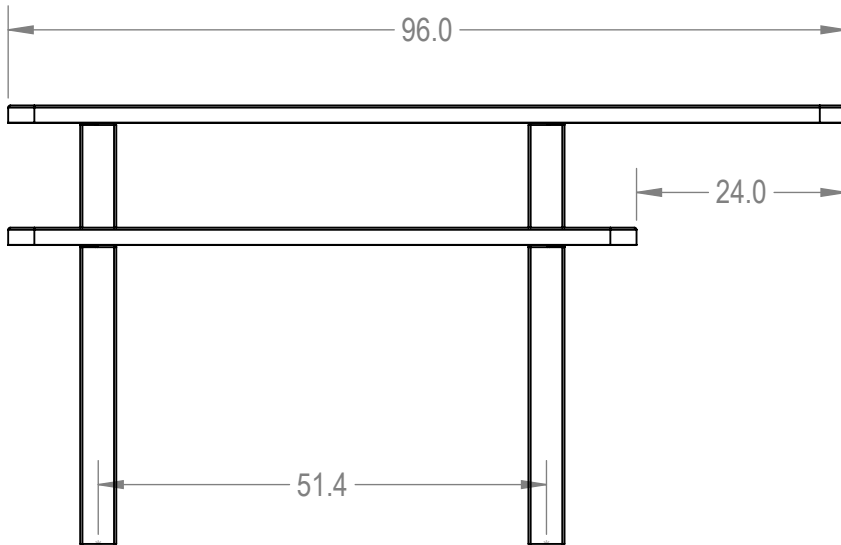

Furniture Leisure

Commercial Site Furnishings

1-800-213-2401 | sales@furnitureleisure.com

FurnitureLeisure.com PoolFurnitureSupply.com

PicnicFurniture.com PicnicTableSupplier.com

ParkTables.com UBrace.com

Model Numbers:

TRT08-B-10-001 - RHINO Coating

TRT08-D-10-001 - ELITE Coating

PROPRIETARY AND CONFIDENTIAL

THE INFORMATION CONTAINED IN THIS DRAWING IS THE SOLE PROPERTY OF Advantage Panels & Fence, Inc. PO Box 1790 Whitney, TX. ANY REPRODUCTION IN PART OR AS A WHOLE WITHOUT THE WRITTEN PERMISSION OF Advantage Panels & Fence, Inc. PO Box 1790 Whitney, TX. IS PROHIBITED.

	NAME	DATE
DRAWN	GM	2/23/2016
SALES APPR.		
CLIENT APPR.		
MFG APPR.		
Q.A.		

Design By -

CADWorksPro
Chicago, IL

www.cadworkspro.com

TRT08-BD-10-001

TITLE:
8' Independent Accessible Pedestal Table - Inground

Perforated Metal Version

SIZE	DWG. NO.	REV
A	TRT08-BD-10-001	

WEIGHT:

SHEET 3 OF 3