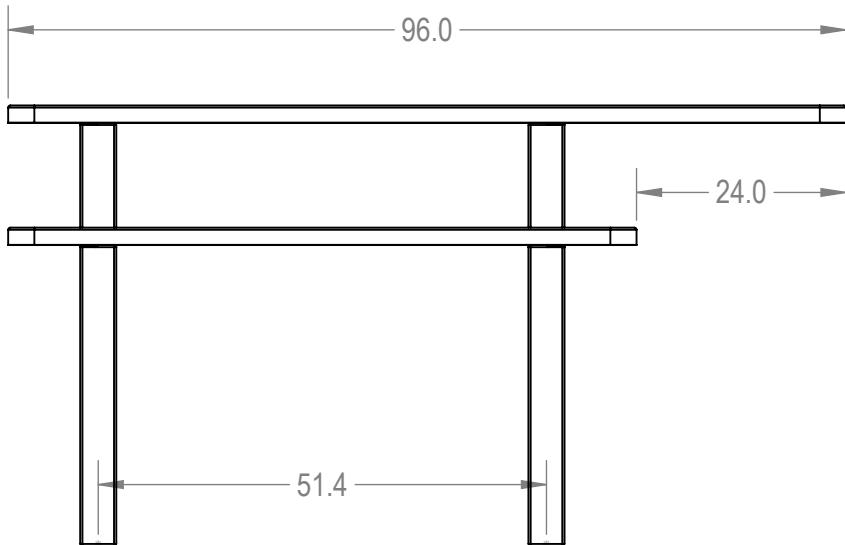

Model Numbers:

TRT08-A-10-001 - RHINO Coating

TRT08-C-10-001 - ELITE Coating

**PROPRIETARY AND CONFIDENTIAL**

THE INFORMATION CONTAINED IN THIS DRAWING IS THE SOLE PROPERTY OF Advantage Panels & Fence, Inc. PO Box 1790 Whitney, TX. ANY REPRODUCTION IN PART OR AS A WHOLE WITHOUT THE WRITTEN PERMISSION OF Advantage Panels & Fence, Inc. PO Box 1790 Whitney, TX. IS PROHIBITED.

	NAME	DATE
DRAWN	GM	2/23/2016
SALES APPR.		
CLIENT APPR.		
MFG APPR.		
Q.A.		

Design By -  
**CADWorksPro**  
 Chicago, IL  
[www.cadworkspro.com](http://www.cadworkspro.com)

<b>TRT08-AC-10-001</b>		
TITLE: 8' Independent Accessible Pedestal Table - Inground		
Expanded Metal Version		
SIZE <b>A</b>	DWG. NO. <b>TRT08-AC-10-001</b>	REV
WEIGHT:		SHEET 2 OF 3