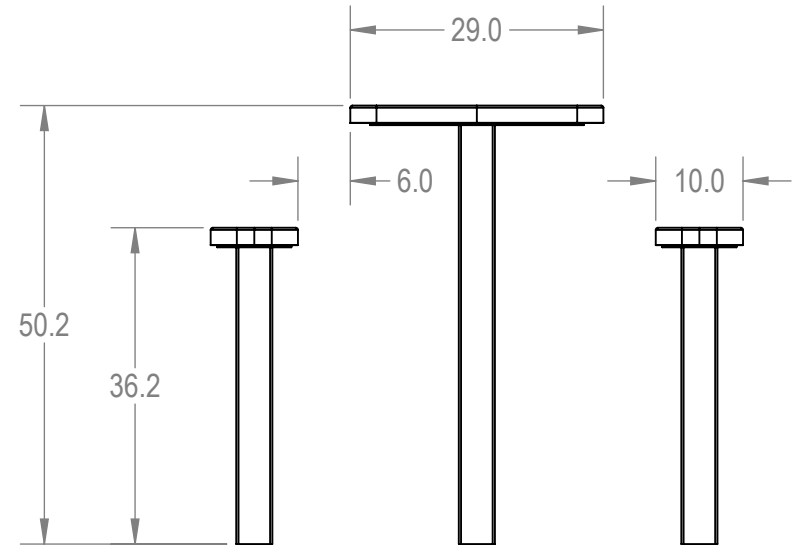

Model Numbers:

TRT08-A-10-001 - RHINO Coating

TRT08-C-10-001 - ELITE Coating

**PROPRIETARY AND CONFIDENTIAL**

THE INFORMATION CONTAINED IN THIS DRAWING IS THE SOLE PROPERTY OF Advantage Panels & Fence, Inc. PO Box 1790 Whitney, TX. ANY REPRODUCTION IN PART OR AS A WHOLE WITHOUT THE WRITTEN PERMISSION OF Advantage Panels & Fence, Inc. PO Box 1790 Whitney, TX. IS PROHIBITED.

	NAME	DATE
DRAWN	GM	2/23/2016
SALES APPR.		
CLIENT APPR.		
MFG APPR.		
Q.A.		

Design By -  
**CADWorksPro**  
 Chicago, IL  
[www.cadworkspro.com](http://www.cadworkspro.com)

<b>TRT08-AC-10-001</b>		
TITLE: 8' Independent Accessible Pedestal Table - Inground		
Expanded Metal Version		
SIZE <b>A</b>	DWG. NO. <b>TRT08-AC-10-001</b>	REV
WEIGHT:		SHEET 2 OF 3