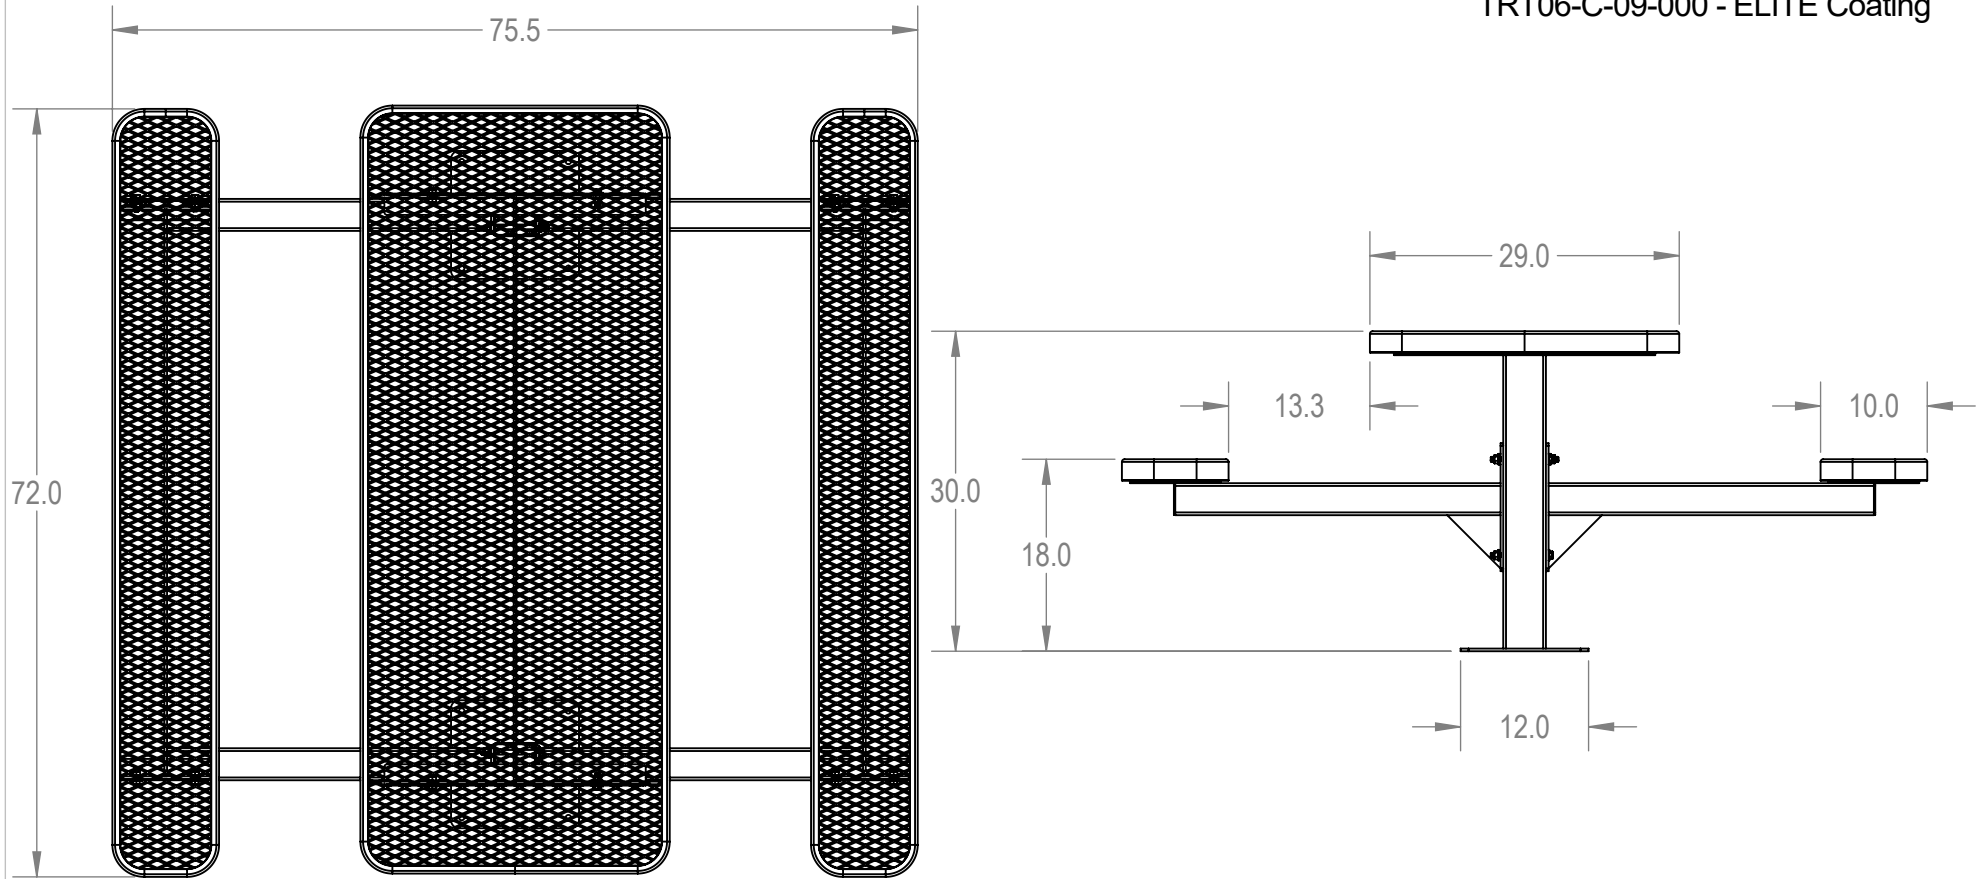

Model Numbers:
 TRT06-A-09-000 - RHINO Coating
 TRT06-C-09-000 - ELITE Coating

FurnitureLeisure.com PoolFurnitureSupply.com
 PicnicFurniture.com PicnicTableSupplier.com
 ParkTables.com UBrace.com

1-800-213-2401 | sales@furnitureleisure.com

	NAME	DATE
DRAWN	GM	2/20/2016
SALES APPR.		
CLIENT APPR.		
MFG APPR.		
Q.A.		

Design By -

CADWorksPro
 Chicago, IL

www.cadworkspro.com

TRT06-AC-09-000

TITLE:
 6' Rectangular Double Pedestal Tables - Surface Mount

Expanded Metal Version

SIZE	DWG. NO.	REV
A	TRT06-A-09-000	

WEIGHT: SHEET 2 OF 3