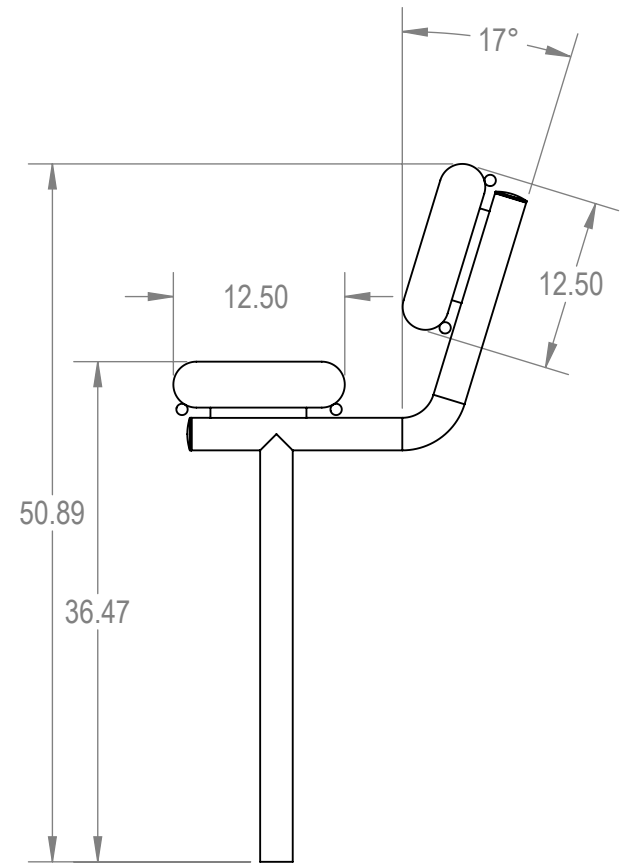

Model Numbers:  
 BRE06-B-19-000 - RHINO Coating  
 BRE06-D-19-000 - ELITE Coating

	NAME	DATE	<b>BRE06-BD-19-000</b>	
DRAWN	GM	2/8/2015	TITLE:	
SALES APPR.			6Ft Rolled Bench with Back	
CLIENT APPR.			InGround - Expanded Metal	
MFG APPR.			SIZE	DWG. NO.
Q.A.			<b>A</b>	BRE06-B-19-000
Design By -			WEIGHT:	REV
CADWorksPro Chicago, IL				1
www.cadworkspro.com				SHEET 3 OF 3