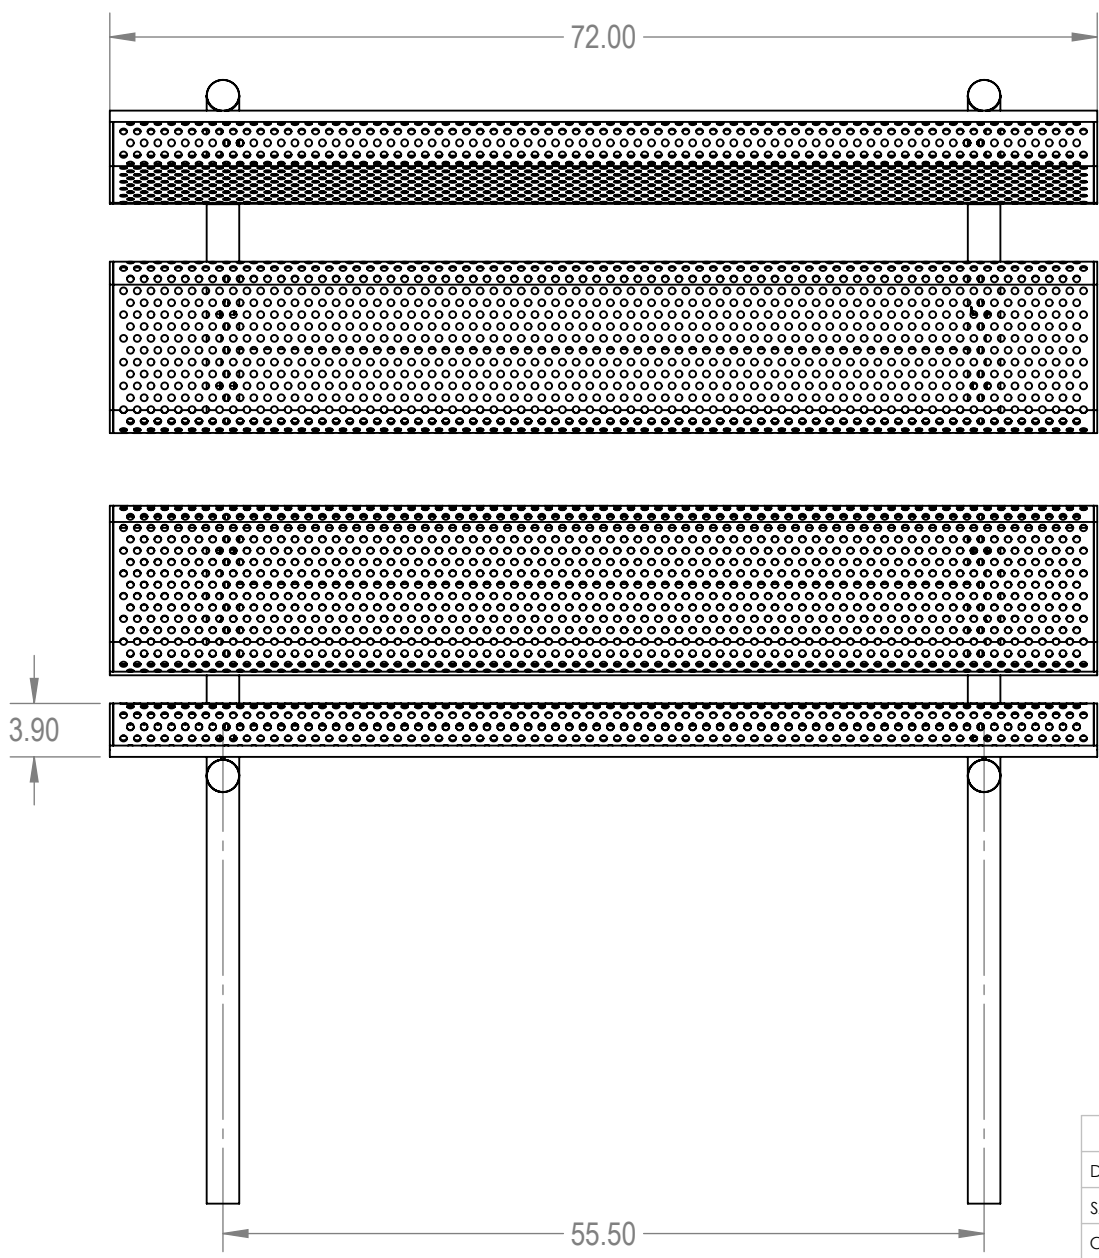

Model Numbers:  
 BRE06-B-19-000 - RHINO Coating  
 BRE06-D-19-000 - ELITE Coating

	NAME	DATE	<b>BRE06-BD-19-000</b>	
DRAWN	GM	2/8/2015	TITLE:	
SALES APPR.			6Ft Rolled Bench with Back	
CLIENT APPR.			InGround - Expanded Metal	
MFG APPR.			SIZE	DWG. NO.
Q.A.			<b>A</b>	BRE06-B-19-000
Design By -			WEIGHT:	REV
CADWorksPro Chicago, IL				1
www.cadworkspro.com				SHEET 3 OF 3