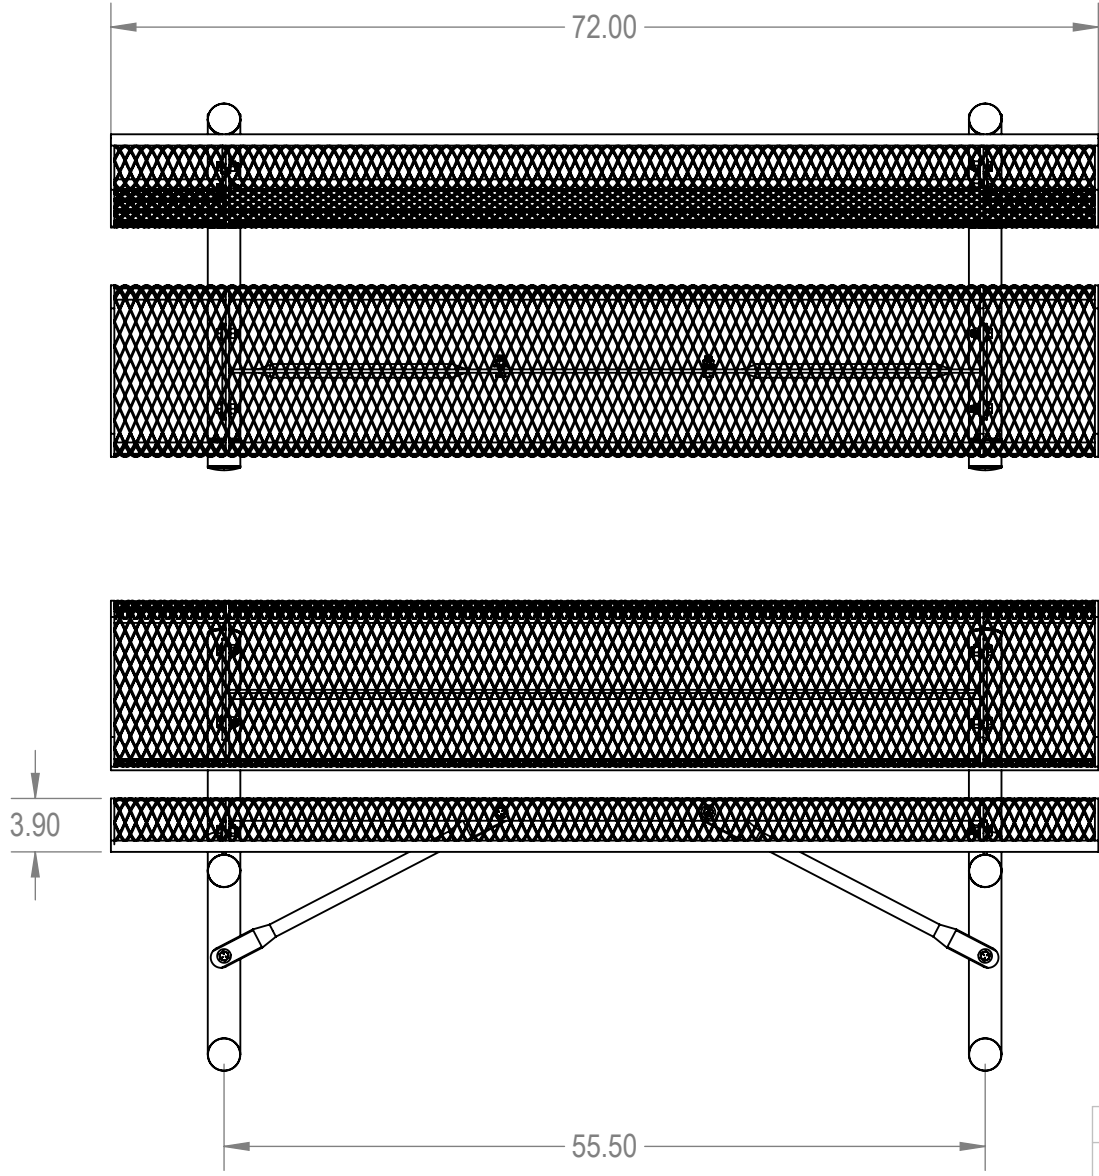

FurnitureLeisure.com PoolFurnitureSupply.com
PicnicFurniture.com PicnicTableSupplier.com
ParkTables.com UBrace.com

1-800-213-2401 | sales@furnitureleisure.com

Model Numbers:
BRE06-A-18-000 - RHINO Coating
BRE06-C-18-000 - ELITE Coating

PROPRIETARY AND CONFIDENTIAL
THE INFORMATION CONTAINED IN THIS DRAWING IS THE SOLE PROPERTY OF Advantage Panels & Fence, Inc. PO Box 1790 Whitney, TX. ANY REPRODUCTION IN PART OR AS A WHOLE WITHOUT THE WRITTEN PERMISSION OF Advantage Panels & Fence, Inc. PO Box 1790 Whitney, TX. IS PROHIBITED.

	NAME	DATE	BRE06-AC-18-000	
DRAWN	GM	2/8/2015	TITLE:	
SALES APPR.			6Ft Rolled Bench with Back	
CLIENT APPR.			Portable - Expanded Metal	
MFG APPR.			SIZE	DWG. NO.
Q.A.			A	BRE06-A-18-000
Design By -			WEIGHT:	REV
CADWorksPro Chicago, IL				
www.cadworkspro.com				
				SHEET 2 OF 3