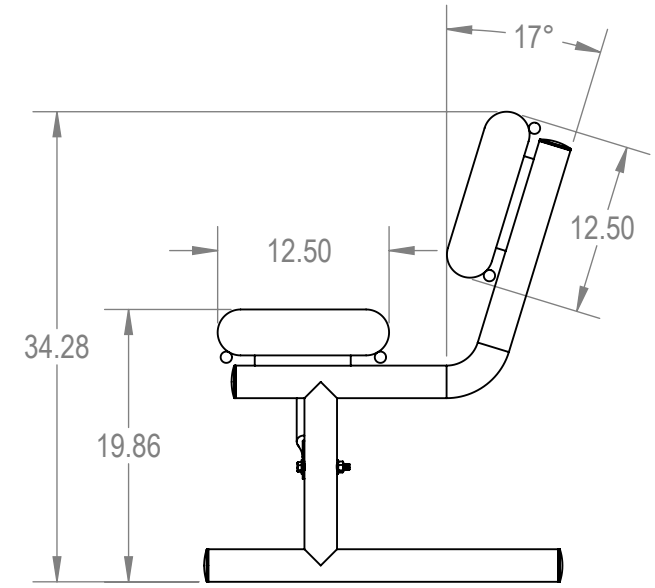

FurnitureLeisure.com PoolFurnitureSupply.com
PicnicFurniture.com PicnicTableSupplier.com
ParkTables.com UBrace.com

1-800-213-2401 | sales@furnitureleisure.com

Model Numbers:
BRE06-A-18-000 - RHINO Coating
BRE06-C-18-000 - ELITE Coating

PROPRIETARY AND CONFIDENTIAL
THE INFORMATION CONTAINED IN THIS DRAWING IS THE SOLE PROPERTY OF Advantage Panels & Fence, Inc. PO Box 1790 Whitney, TX. ANY REPRODUCTION IN PART OR AS A WHOLE WITHOUT THE WRITTEN PERMISSION OF Advantage Panels & Fence, Inc. PO Box 1790 Whitney, TX. IS PROHIBITED.

	NAME	DATE	BRE06-AC-18-000	
DRAWN	GM	2/8/2015	TITLE:	
SALES APPR.			6Ft Rolled Bench with Back	
CLIENT APPR.			Portable - Expanded Metal	
MFG APPR.			SIZE	DWG. NO.
Q.A.			A	BRE06-A-18-000
Design By -			WEIGHT:	REV
CADWorksPro Chicago, IL				
www.cadworkspro.com				
				SHEET 2 OF 3