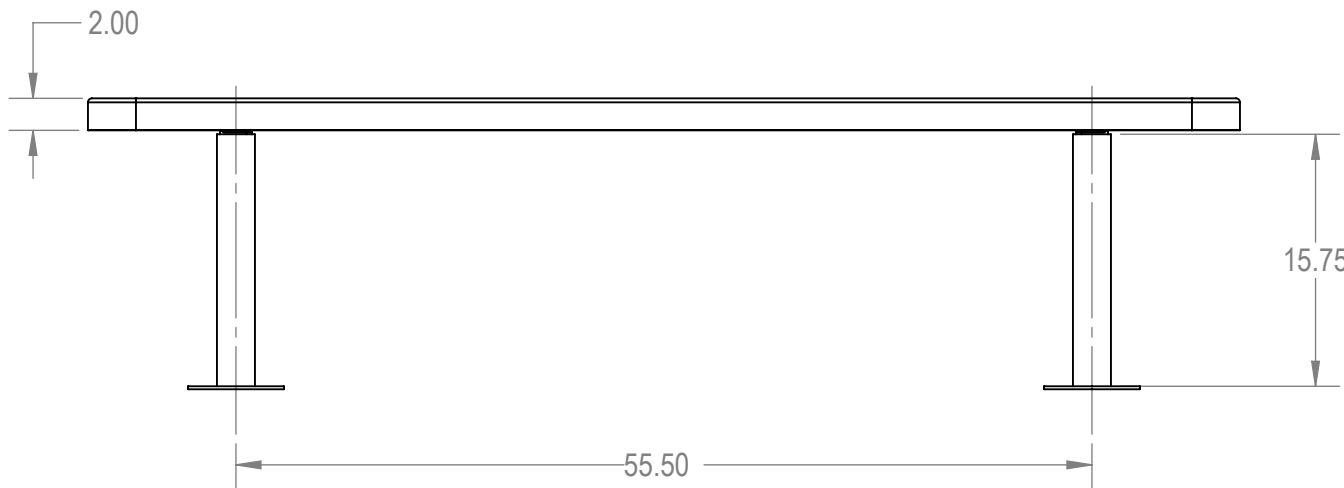

Model Numbers:
BRT06-B-23-000 - RHINO Coating
BRT06-D-23-000 - ELITE Coating

Furniture Leisure
Commercial Site Furnishings

FurnitureLeisure.com PoolFurnitureSupply.com
PicnicFurniture.com PicnicTableSupplier.com
ParkTables.com UBrace.com
1-800-213-2401 | sales@furnitureleisure.com

PROPRIETARY AND CONFIDENTIAL
THE INFORMATION CONTAINED IN THIS DRAWING IS THE SOLE PROPERTY OF Advantage Panels & Fence, Inc. PO Box 1790 Whitney, TX. ANY REPRODUCTION IN PART OR AS A WHOLE WITHOUT THE WRITTEN PERMISSION OF Advantage Panels & Fence, Inc. PO Box 1790 Whitney, TX. IS PROHIBITED.

	NAME	DATE
DRAWN	GM	1/25/2016
SALES APPR.		
CLIENT APPR.		
MFG APPR.		
Q.A.		
Design By -		
CADWorksPro Chicago, IL		
www.cadworkspro.com		

BRT06-BD-23-000		
TITLE: 6Ft Rectangular Bench without Back		
Inground - Perforated Metal		
SIZE	DWG. NO.	REV
A	BRT06-B-23-000	
WEIGHT:		SHEET 3 OF 3