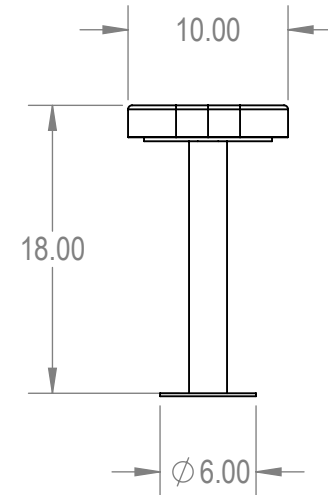

Model Numbers:
 BRT06-B-23-000 - RHINO Coating
 BRT06-D-23-000 - ELITE Coating

 **Furniture Leisure**
 Commercial Site Furnishings

FurnitureLeisure.com PoolFurnitureSupply.com
 PicnicFurniture.com PicnicTableSupplier.com
 ParkTables.com UBrace.com
 1-800-213-2401 | sales@furnitureleisure.com

	NAME	DATE
DRAWN	GM	1/25/2016
SALES APPR.		
CLIENT APPR.		
MFG APPR.		
Q.A.		
Design By -		
CADWorksPro Chicago, IL		
www.cadworkspro.com		

BRT06-BD-23-000		
TITLE: 6Ft Rectangular Bench without Back		
Inground - Perforated Metal		
SIZE	DWG. NO.	REV
A	BRT06-B-23-000	
WEIGHT:		SHEET 3 OF 3