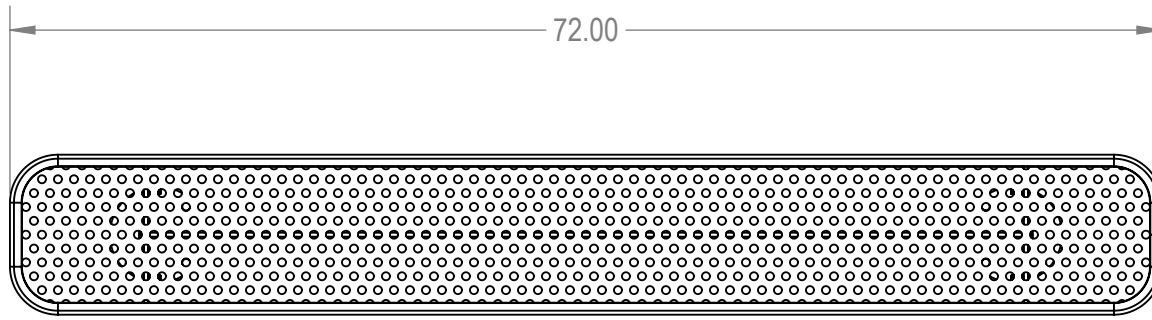

Model Numbers:
 BRT06-B-23-000 - RHINO Coating
 BRT06-D-23-000 - ELITE Coating

 **Furniture Leisure**
 Commercial Site Furnishings

FurnitureLeisure.com PoolFurnitureSupply.com
 PicnicFurniture.com PicnicTableSupplier.com
 ParkTables.com UBrace.com
 1-800-213-2401 | sales@furnitureleisure.com

	NAME	DATE
DRAWN	GM	1/25/2016
SALES APPR.		
CLIENT APPR.		
MFG APPR.		
Q.A.		
Design By -		
CADWorksPro Chicago, IL		
www.cadworkspro.com		

BRT06-BD-23-000		
TITLE: 6Ft Rectangular Bench without Back		
Inground - Perforated Metal		
SIZE	DWG. NO.	REV
A	BRT06-B-23-000	
WEIGHT:		SHEET 3 OF 3