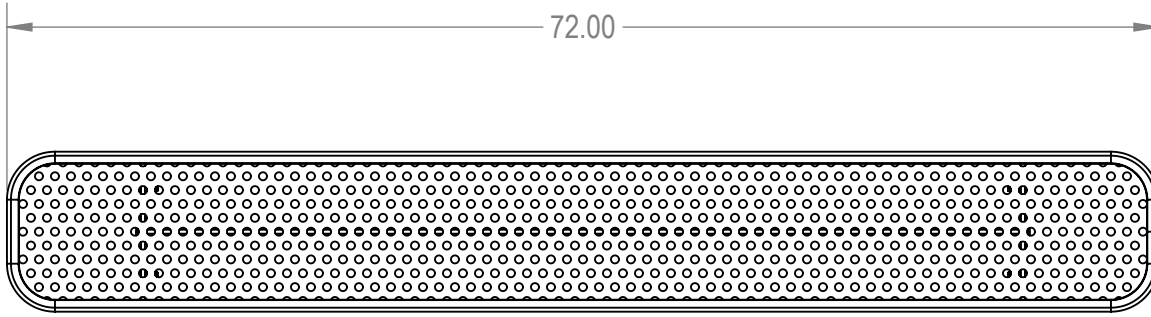

Model Numbers:
 BRT06-B-22-000 - RHINO Coating
 BRT06-D-22-000 - ELITE Coating

Furniture Leisure
 Commercial Site Furnishings

FurnitureLeisure.com PoolFurnitureSupply.com
 PicnicFurniture.com PicnicTableSupplier.com
 ParkTables.com UBrace.com

	NAME	DATE
DRAWN	GM	1/25/2016
SALES APPR.		
CLIENT APPR.		
MFG APPR.		
Q.A.		

Design By -
CADWorksPro
 Chicago, IL
www.cadworkspro.com

BRT06-BD-22-000		
TITLE: 6Ft Rectangular Bench without Back		
Inground - Perforated Metal		
SIZE A	DWG. NO. BRT06-B-22-000	REV
WEIGHT:		SHEET 3 OF 3