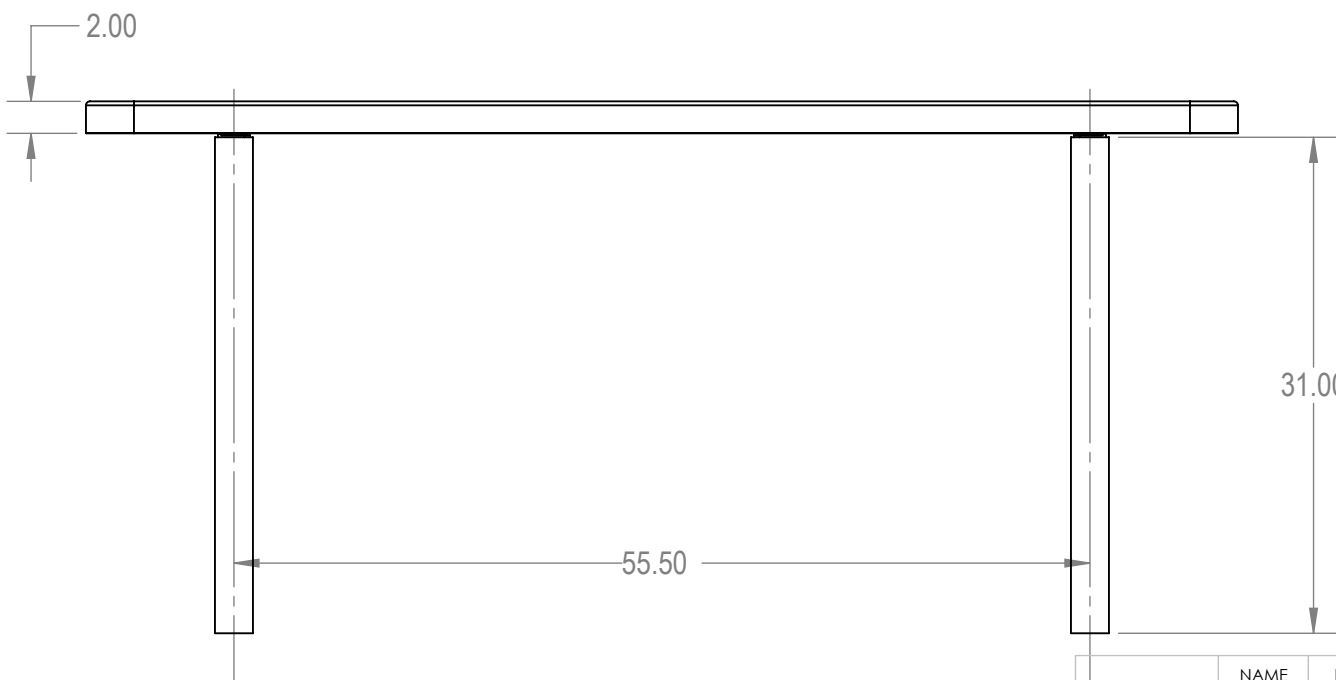

Model Numbers:
BRT06-B-22-000 - RHINO Coating
BRT06-D-22-000 - ELITE Coating

Furniture Leisure
Commercial Site Furnishings

FurnitureLeisure.com PoolFurnitureSupply.com
PicnicFurniture.com PicnicTableSupplier.com
ParkTables.com UBrace.com

1-800-213-2401 | sales@furnitureleisure.com

PROPRIETARY AND CONFIDENTIAL

THE INFORMATION CONTAINED IN THIS DRAWING IS THE SOLE PROPERTY OF Advantage Panels & Fence, Inc. PO Box 1790 Whitney, TX. ANY REPRODUCTION IN PART OR AS A WHOLE WITHOUT THE WRITTEN PERMISSION OF Advantage Panels & Fence, Inc. PO Box 1790 Whitney, TX. IS PROHIBITED.

	NAME	DATE
DRAWN	GM	1/25/2016
SALES APPR.		
CLIENT APPR.		
MFG APPR.		
Q.A.		

Design By -
CADWorksPro
Chicago, IL
www.cadworkspro.com

BRT06-BD-22-000		
TITLE: 6Ft Rectangular Bench without Back		
Inground - Perforated Metal		
SIZE A	DWG. NO. BRT06-B-22-000	REV
WEIGHT:		SHEET 3 OF 3