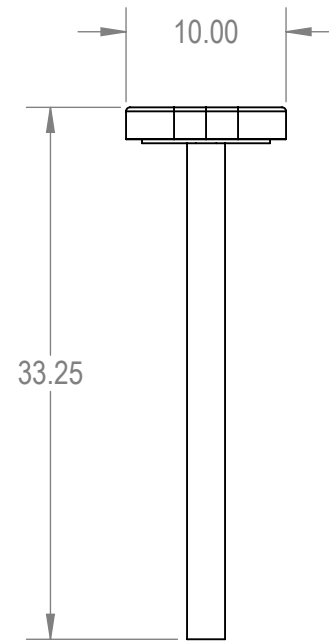

Model Numbers:
 BRT06-B-22-000 - RHINO Coating
 BRT06-D-22-000 - ELITE Coating

Furniture Leisure
 Commercial Site Furnishings

FurnitureLeisure.com PoolFurnitureSupply.com
 PicnicFurniture.com PicnicTableSupplier.com
 ParkTables.com UBrace.com

	NAME	DATE
DRAWN	GM	1/25/2016
SALES APPR.		
CLIENT APPR.		
MFG APPR.		
Q.A.		

Design By -
CADWorksPro
 Chicago, IL
www.cadworkspro.com

BRT06-BD-22-000		
TITLE: 6Ft Rectangular Bench without Back		
Inground - Perforated Metal		
SIZE A	DWG. NO. BRT06-B-22-000	REV
WEIGHT:		SHEET 3 OF 3