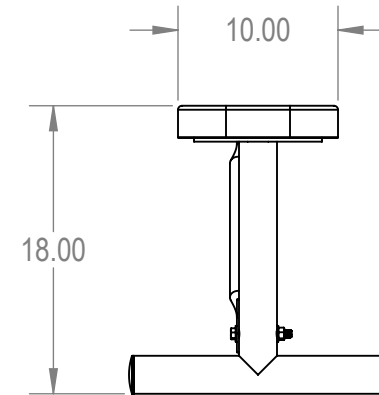

Model Numbers:
BRT06-B-21-000 - RHINO Coating
BRT06-D-21-000 - ELITE Coating

FurnitureLeisure.com PoolFurnitureSupply.com
PicnicFurniture.com PicnicTableSupplier.com
ParkTables.com UBrace.com
1-800-213-2401 | sales@furnitureleisure.com

PROPRIETARY AND CONFIDENTIAL
THE INFORMATION CONTAINED IN THIS DRAWING IS THE SOLE PROPERTY OF Advantage Panels & Fence, Inc. PO Box 1790 Whitney, TX. ANY REPRODUCTION IN PART OR AS A WHOLE WITHOUT THE WRITTEN PERMISSION OF Advantage Panels & Fence, Inc. PO Box 1790 Whitney, TX. IS PROHIBITED.

	NAME	DATE
DRAWN	GM	1/25/2016
SALES APPR.		
CLIENT APPR.		
MFG APPR.		
Q.A.		

Design By -
CADWorksPro
Chicago, IL
www.cadworkspro.com

BRT06-BD-21-000		
TITLE: 6Ft Rectangular Bench without Back		
Portable - Perforated Metal		
SIZE A	DWG. NO. BRT06-B-21-000	REV
WEIGHT:		SHEET 3 OF 3