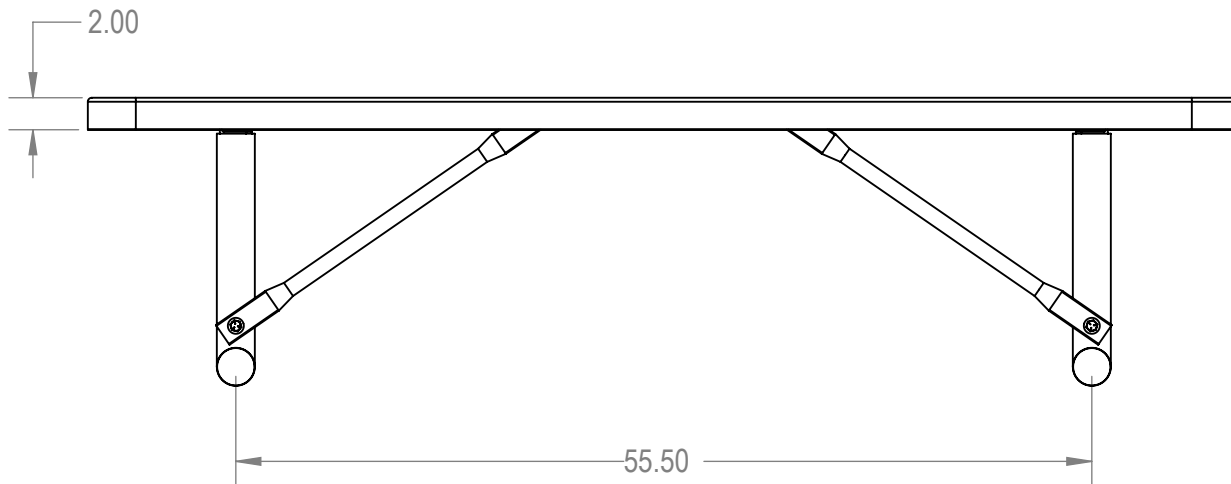

Model Numbers:
BRT06-B-21-000 - RHINO Coating
BRT06-D-21-000 - ELITE Coating

FurnitureLeisure.com PoolFurnitureSupply.com
PicnicFurniture.com PicnicTableSupplier.com
ParkTables.com UBrace.com
1-800-213-2401 | sales@furnitureleisure.com

PROPRIETARY AND CONFIDENTIAL
THE INFORMATION CONTAINED IN THIS DRAWING IS THE SOLE PROPERTY OF Advantage Panels & Fence, Inc. PO Box 1790 Whitney, TX. ANY REPRODUCTION IN PART OR AS A WHOLE WITHOUT THE WRITTEN PERMISSION OF Advantage Panels & Fence, Inc. PO Box 1790 Whitney, TX. IS PROHIBITED.

	NAME	DATE
DRAWN	GM	1/25/2016
SALES APPR.		
CLIENT APPR.		
MFG APPR.		
Q.A.		

Design By -
CADWorksPro
Chicago, IL
www.cadworkspro.com

BRT06-BD-21-000		
TITLE: 6Ft Rectangular Bench without Back		
Portable - Perforated Metal		
SIZE A	DWG. NO. BRT06-B-21-000	REV
WEIGHT:		SHEET 3 OF 3