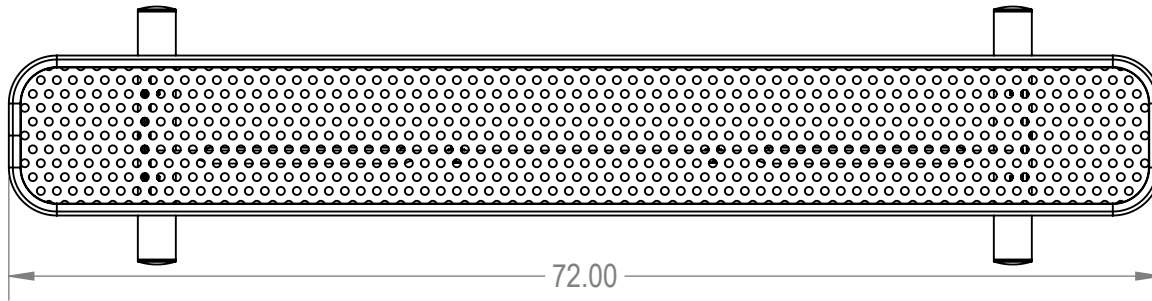

Model Numbers:
 BRT06-B-21-000 - RHINO Coating
 BRT06-D-21-000 - ELITE Coating

FurnitureLeisure.com PoolFurnitureSupply.com
 PicnicFurniture.com PicnicTableSupplier.com
 ParkTables.com UBrace.com
 1-800-213-2401 | sales@furnitureleisure.com

	NAME	DATE
DRAWN	GM	1/25/2016
SALES APPR.		
CLIENT APPR.		
MFG APPR.		
Q.A.		

Design By -
CADWorksPro
 Chicago, IL
www.cadworkspro.com

BRT06-BD-21-000		
TITLE: 6Ft Rectangular Bench without Back		
Portable - Perforated Metal		
SIZE A	DWG. NO. BRT06-B-21-000	REV
WEIGHT:		SHEET 3 OF 3