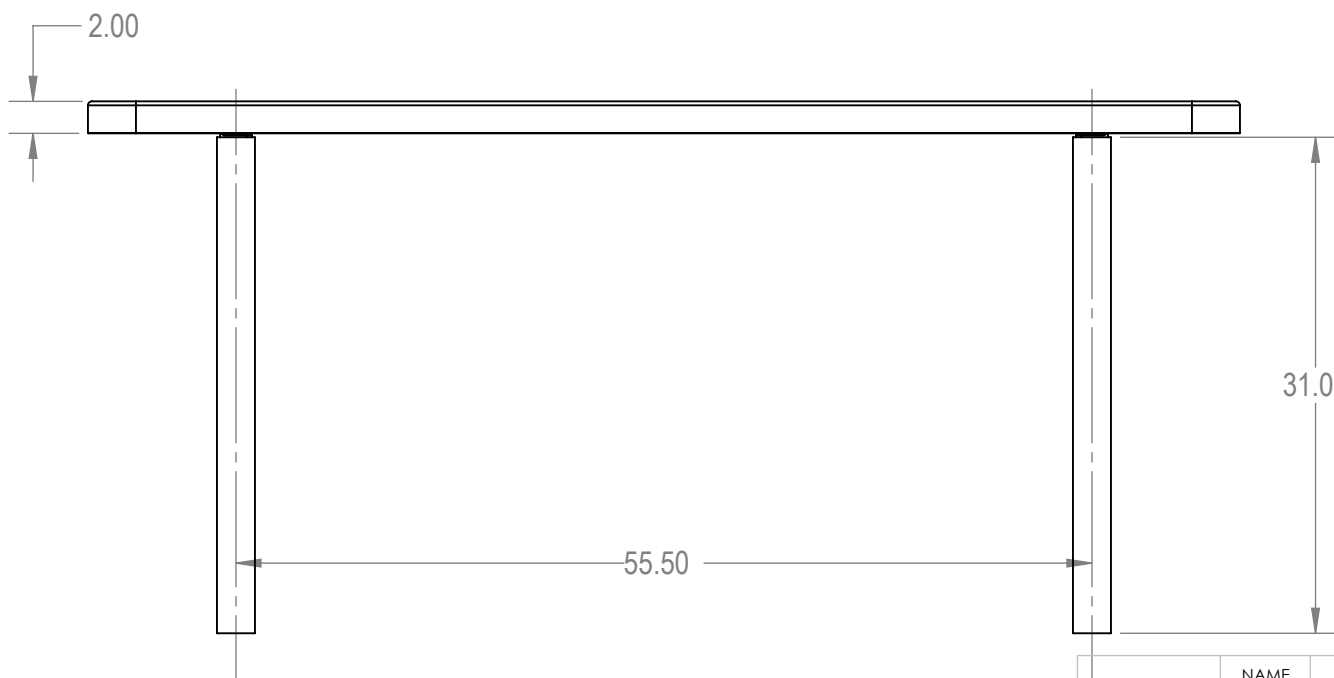

Model Numbers:
BRT06-A-22-000 - RHINO Coating
BRT06-C-22-000 - ELITE Coating

FurnitureLeisure.com PoolFurnitureSupply.com
PicnicFurniture.com PicnicTableSupplier.com
ParkTables.com UBrace.com
1-800-213-2401 | sales@furnitureleisure.com

PROPRIETARY AND CONFIDENTIAL
THE INFORMATION CONTAINED IN THIS DRAWING IS THE SOLE PROPERTY OF Advantage Panels & Fence, Inc. PO Box 1790 Whitney, TX. ANY REPRODUCTION IN PART OR AS A WHOLE WITHOUT THE WRITTEN PERMISSION OF Advantage Panels & Fence, Inc. PO Box 1790 Whitney, TX. IS PROHIBITED.

	NAME	DATE
DRAWN	GM	1/25/2016
SALES APPR.		
CLIENT APPR.		
MFG APPR.		
Q.A.		
Design By -		
CADWorksPro Chicago, IL		
www.cadworkspro.com		

BRT06-AC-22-000		
TITLE: 6Ft Rectangular Bench without Back		
Inground - Expanded Metal		
SIZE	DWG. NO.	REV
A	BRT06-A-22-000	
WEIGHT:		SHEET 2 OF 3