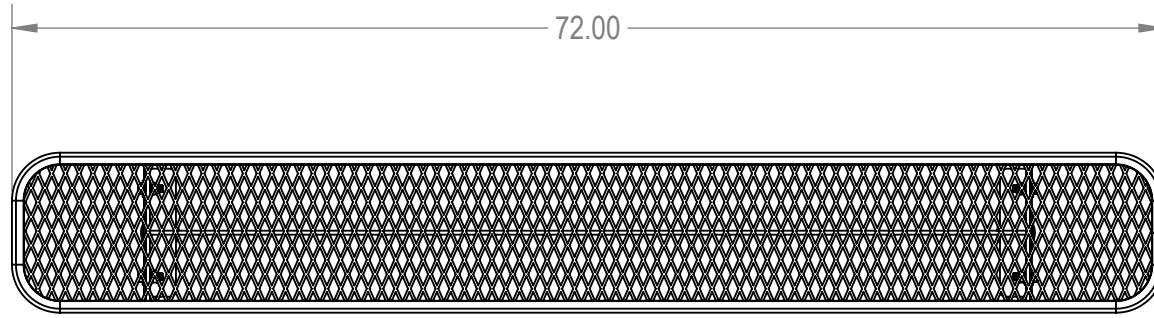

Model Numbers:
 BRT06-A-22-000 - RHINO Coating
 BRT06-C-22-000 - ELITE Coating

FurnitureLeisure.com PoolFurnitureSupply.com
 PicnicFurniture.com PicnicTableSupplier.com
 ParkTables.com UBrace.com
 1-800-213-2401 | sales@furnitureleisure.com

	NAME	DATE
DRAWN	GM	1/25/2016
SALES APPR.		
CLIENT APPR.		
MFG APPR.		
Q.A.		
Design By -		
CADWorksPro Chicago, IL		
www.cadworkspro.com		

BRT06-AC-22-000		
TITLE: 6Ft Rectangular Bench without Back		
Inground - Expanded Metal		
SIZE	DWG. NO.	REV
A	BRT06-A-22-000	
WEIGHT:		SHEET 2 OF 3