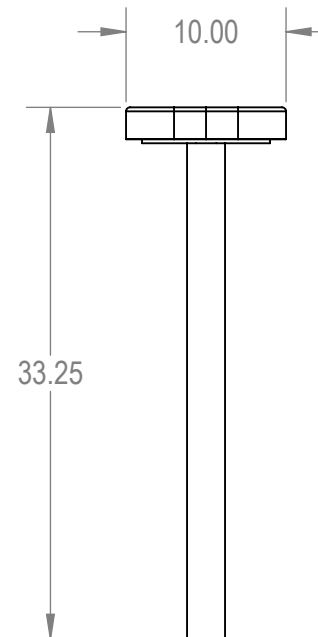

Model Numbers:
 BRT06-A-22-000 - RHINO Coating
 BRT06-C-22-000 - ELITE Coating

FurnitureLeisure.com PoolFurnitureSupply.com
 PicnicFurniture.com PicnicTableSupplier.com
 ParkTables.com UBrace.com
 1-800-213-2401 | sales@furnitureleisure.com

	NAME	DATE
DRAWN	GM	1/25/2016
SALES APPR.		
CLIENT APPR.		
MFG APPR.		
Q.A.		
Design By -		
CADWorksPro Chicago, IL		
www.cadworkspro.com		

BRT06-AC-22-000		
TITLE: 6Ft Rectangular Bench without Back		
Inground - Expanded Metal		
SIZE	DWG. NO.	REV
A	BRT06-A-22-000	
WEIGHT:		SHEET 2 OF 3