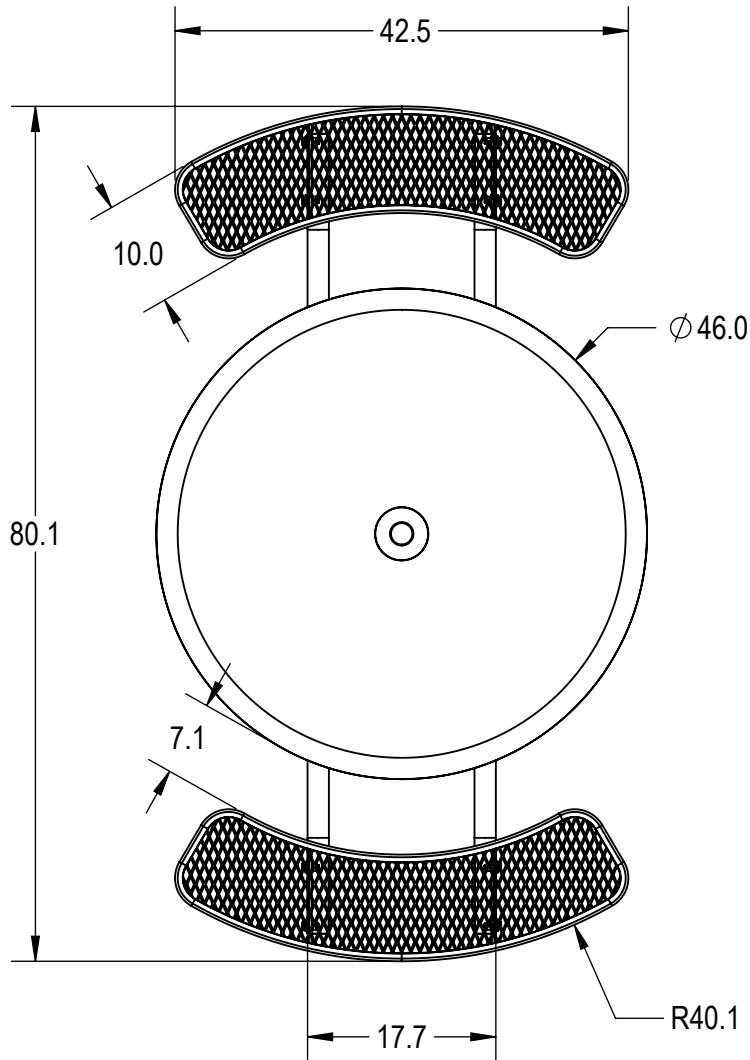

Model Numbers:  
 TRS46-A-04-002 - RHINO Coating  
 TRS46-C-04-002 - ELITE Coating

**Furniture Leisure**  
 Commercial Site Furnishings

FurnitureLeisure.com PoolFurnitureSupply.com  
 PicnicFurniture.com PicnicTableSupplier.com  
 ParkTables.com UBrace.com

	NAME	DATE	<b>TRS46-AC-04-002</b>	
DRAWN	GM	4/26/2017	TITLE:	
SALES APPR.			2-Seat HCA Round Steel Top Table	
CLIENT APPR.			Expanded Metal Version	
MFG APPR.			SIZE	DWG. NO.
Q.A.			<b>A</b>	?????
Design By -			REV	
CADWorksPro Chicago, IL			WEIGHT:	
www.cadworkspro.com			SHEET 2 OF 3	