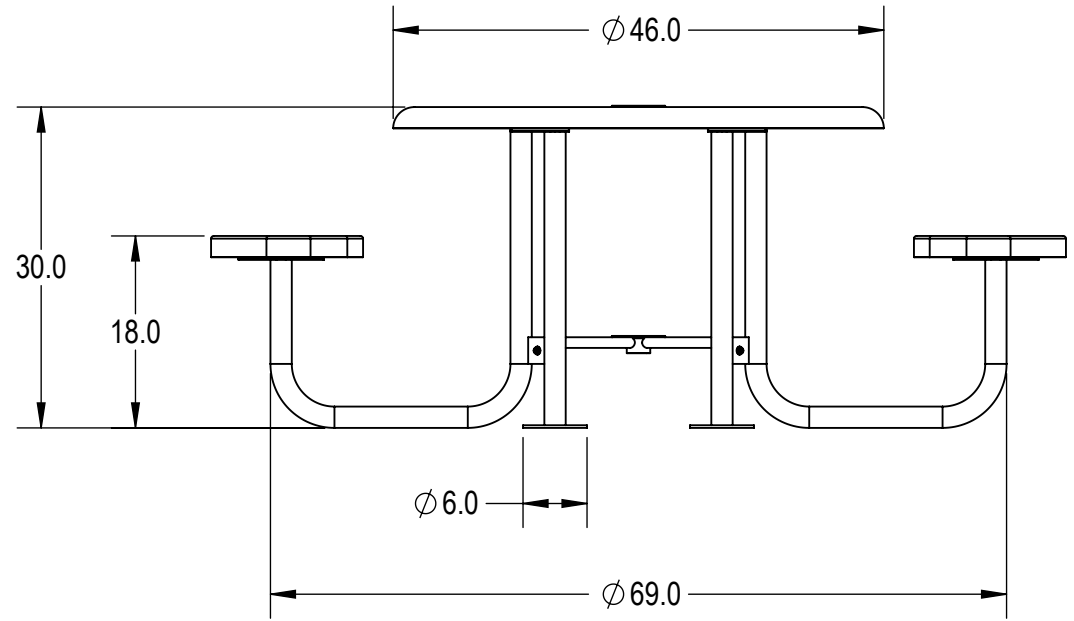

Model Numbers:  
 TRS46-A-04-002 - RHINO Coating  
 TRS46-C-04-002 - ELITE Coating

**Furniture Leisure**  
 Commercial Site Furnishings

FurnitureLeisure.com PoolFurnitureSupply.com  
 PicnicFurniture.com PicnicTableSupplier.com  
 ParkTables.com UBrace.com

	NAME	DATE	<b>TRS46-AC-04-002</b>	
DRAWN	GM	4/26/2017	TITLE:	
SALES APPR.			2-Seat HCA Round Steel Top Table	
CLIENT APPR.			Expanded Metal Version	
MFG APPR.			SIZE	DWG. NO.
Q.A.			<b>A</b>	?????
Design By -			REV	
CADWorksPro Chicago, IL			WEIGHT:	
www.cadworkspro.com			SHEET 2 OF 3	